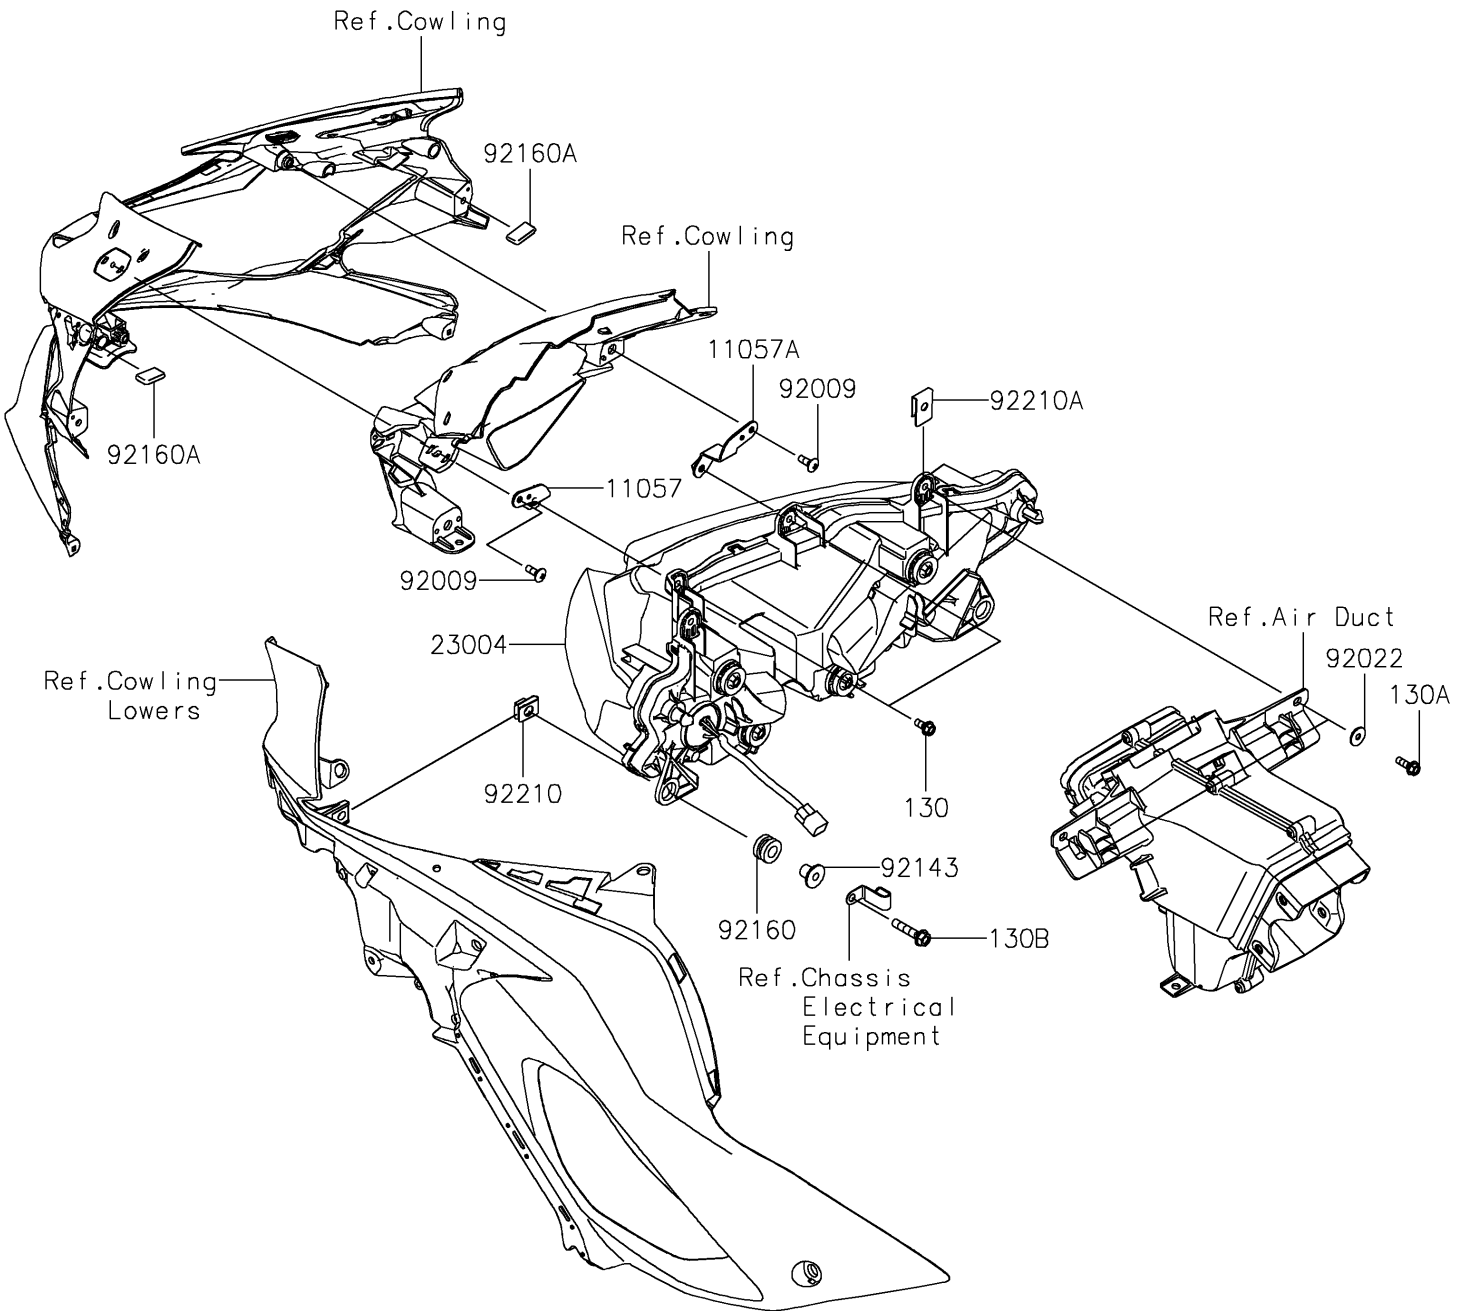

2023 Ninja ZX-6R (CA) KRT Edition PARTS DIAGRAM

Headlight(s)

F2710

2023 Ninja ZX-6R (CA) KRT Edition PARTS LIST

Headlight(s)

ITEM NAME	PART NUMBER	QUANTITY
BRACKET,LH (Ref # 11057)	11057-1639	1
BRACKET,RH (Ref # 11057A)	11057-1640	1
LAMP-HEAD,LED (Ref # 23004)	23004-0420	1
SCREW,TAPPING,5X14 (Ref # 92009)	92009-1197	2
WASHER,5.2X16X1.2 (Ref # 92022)	92022-263	2
COLLAR (Ref # 92143)	92143-1353	2
DAMPER,10X20X12 (Ref # 92160)	92160-1167	2
DAMPER (Ref # 92160A)	92160-1190	2
NUT (Ref # 92210)	92210-0130	2
NUT (Ref # 92210A)	92210-1652	2
BOLT-FLANGED,5X12 (Ref # 130)	130BA0512	2
BOLT-FLANGED,5X16 (Ref # 130A)	130BA0516	2
BOLT-FLANGED,6X30 (Ref # 130B)	130BB0630	2