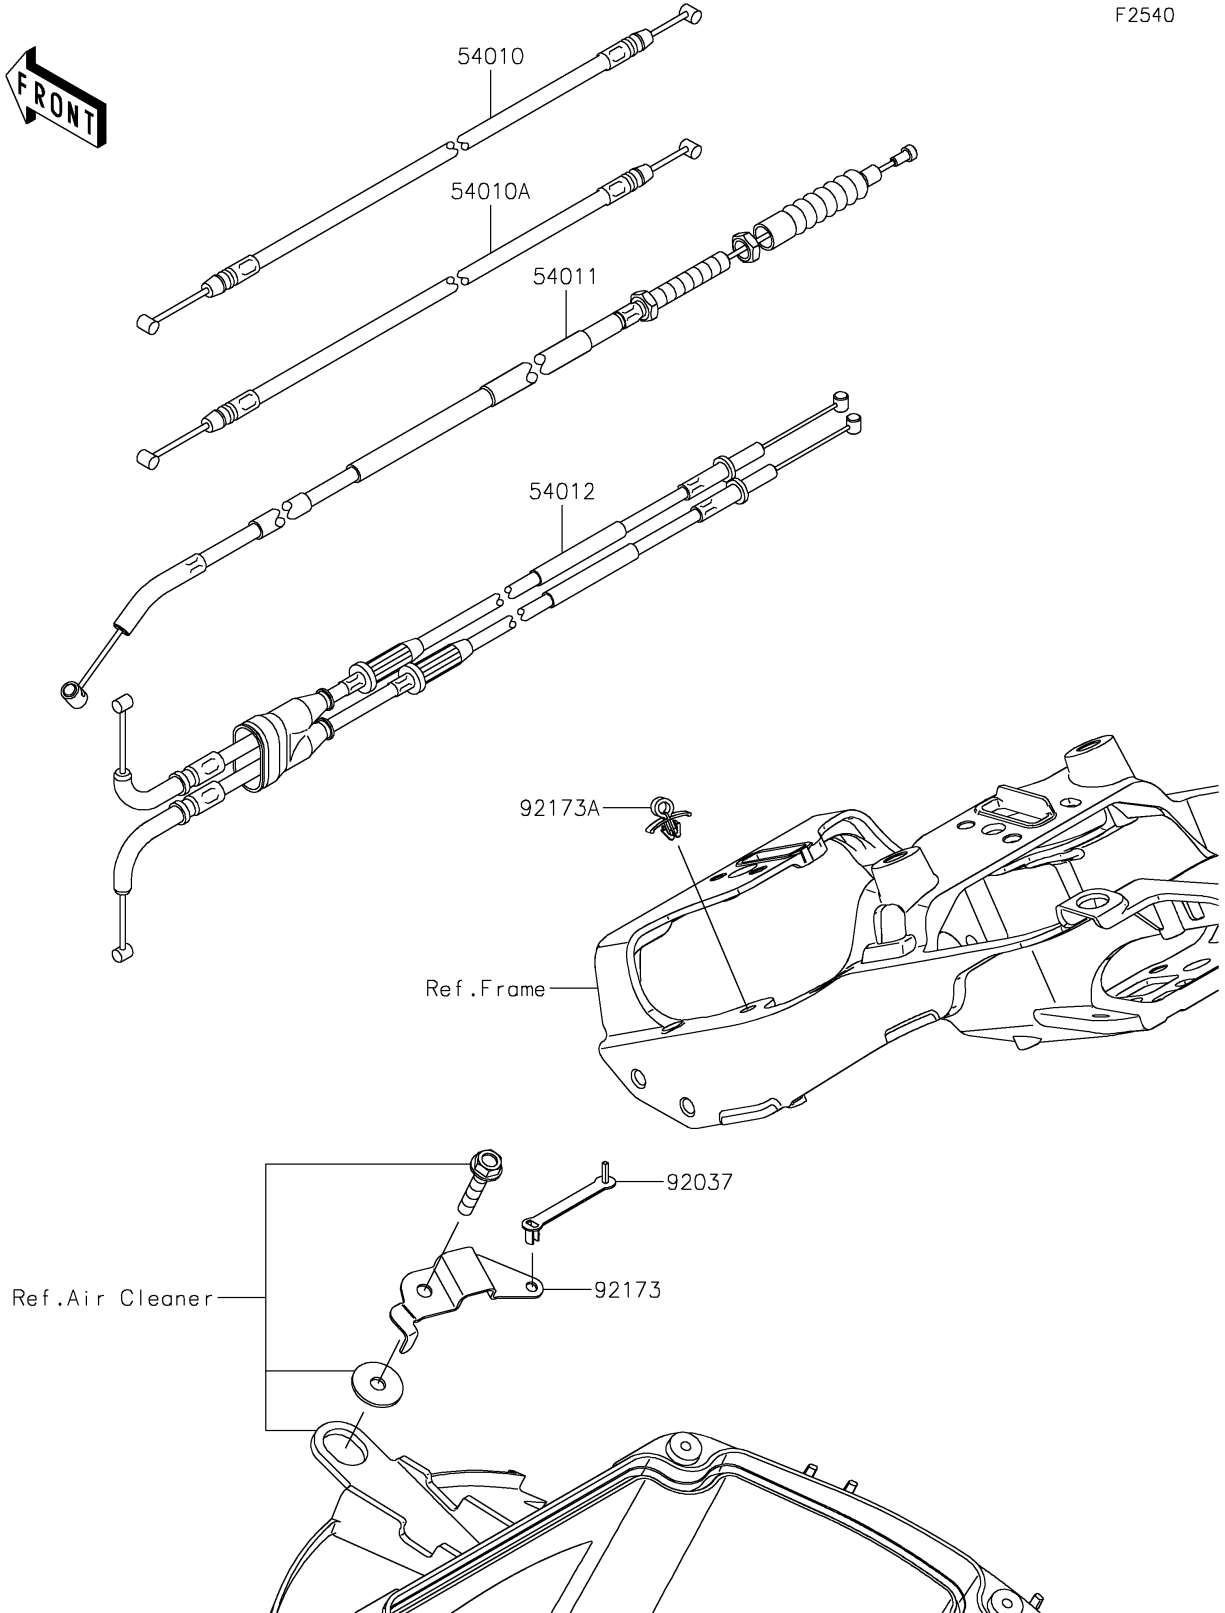

2023 Ninja ZX-6R (CA) KRT Edition PARTS DIAGRAM

Cables

F2540

2023 Ninja ZX-6R (CA) KRT Edition PARTS LIST

Cables

ITEM NAME	PART NUMBER	QUANTITY
CABLE,SEAT LOCK,FR (Ref # 54010)	54010-0627	1
CABLE,SEAT LOCK,RR (Ref # 54010A)	54010-0628	1
CABLE-CLUTCH (Ref # 54011)	54011-0634	1
CABLE-THROTTLE (Ref # 54012)	54012-0586	1
CLAMP,SPEED,L=43 (Ref # 92037)	92037-1290	1
CLAMP (Ref # 92173)	92173-1151	1
CLAMP (Ref # 92173A)	92173-1717	1