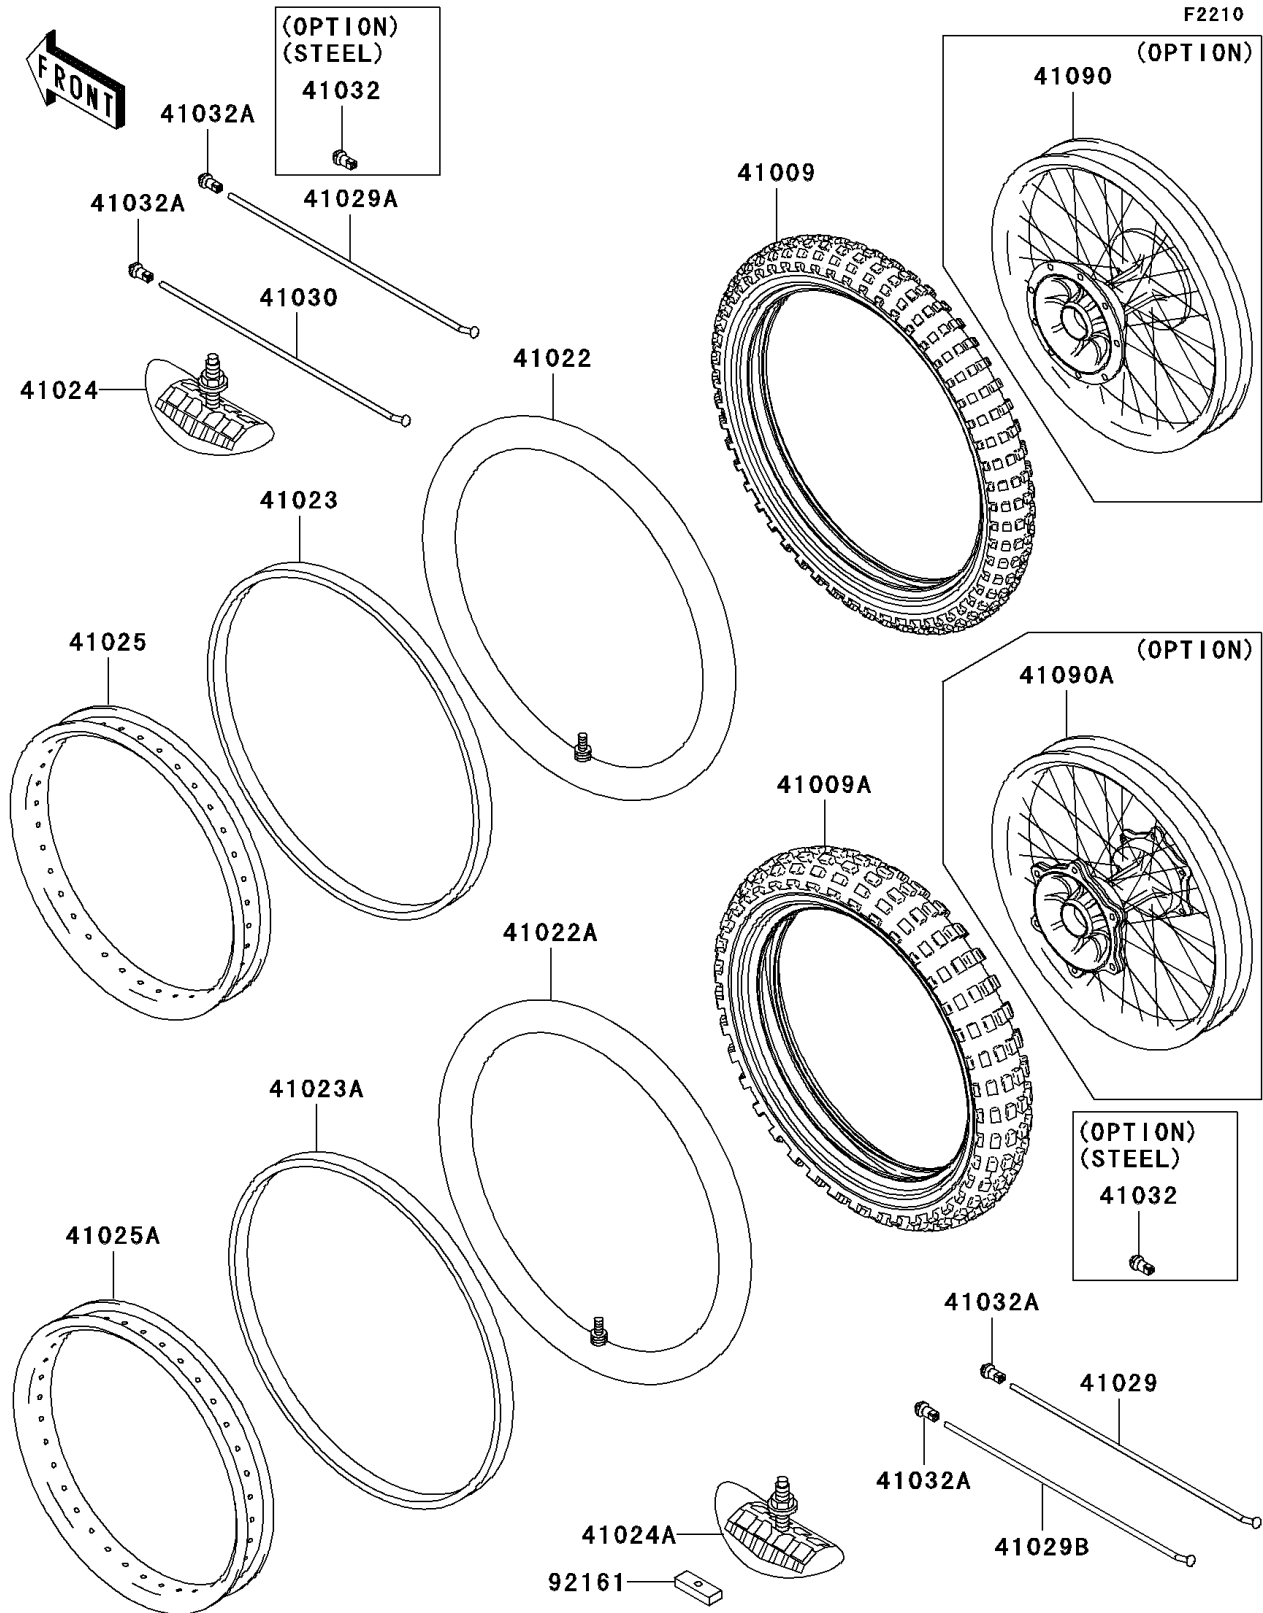

2005 KX125 PARTS DIAGRAM

Wheels/Tires

2005 KX125 PARTS LIST

Wheels/Tires

ITEM NAME	PART NUMBER	QUANTITY
TIRE,FR,80/100-21 51M,D742F(D) (Ref # 41009)	41009-0067	1
TIRE,RR,100/90-19 57M,D756(D) (Ref # 41009A)	41009-0068	1
TUBE-TIRE,80/100-21(D) (Ref # 41022)	41022-1118	1
TUBE-TIRE,100/90-19(D) (Ref # 41022A)	41022-1129	1
BAND-RIM,80/100-21(D) (Ref # 41023)	41023-1069	1
BAND-RIM,90.100/90-19(D) (Ref # 41023A)	41023-1074	1
STOPPER-RIM,1.60-M(DUNLOP) (Ref # 41024)	41024-010	1
STOPPER-RIM,1.85-M(DUNLOP) (Ref # 41024A)	41024-011	1
RIM,FR,1.60X21 (Ref # 41025)	41025-1377	1
RIM,RR,1.85X19 (Ref # 41025A)	41025-1435	1
SPOKE-INNER,RR,202MMX160D (Ref # 41029)	41029-1204	1
SPOKE-INNER,FR,230MMX165D (Ref # 41029A)	41029-1295	1
SPOKE-INNER,RR,204MMX159D (Ref # 41029B)	41029-1330	1
SPOKE-OUTER,FR,231.5MMX170D (Ref # 41030)	41030-1165	1
NIPPLE-SPOKE,STEEL (Ref # 41032)	41032-1085	1
NIPPLE-SPOKE,ALUMINIUM (Ref # 41032A)	41032-1086	1
WHEEL,FR,1.60X21,ALUM NIPPLE (Ref # 41090)	41090-1150	1
WHEEL,RR,1.85X19,ALUM NIPPLE (Ref # 41090A)	41090-1151	1
DAMPER,RIM STOPPER (Ref # 92161)	92161-1184	1