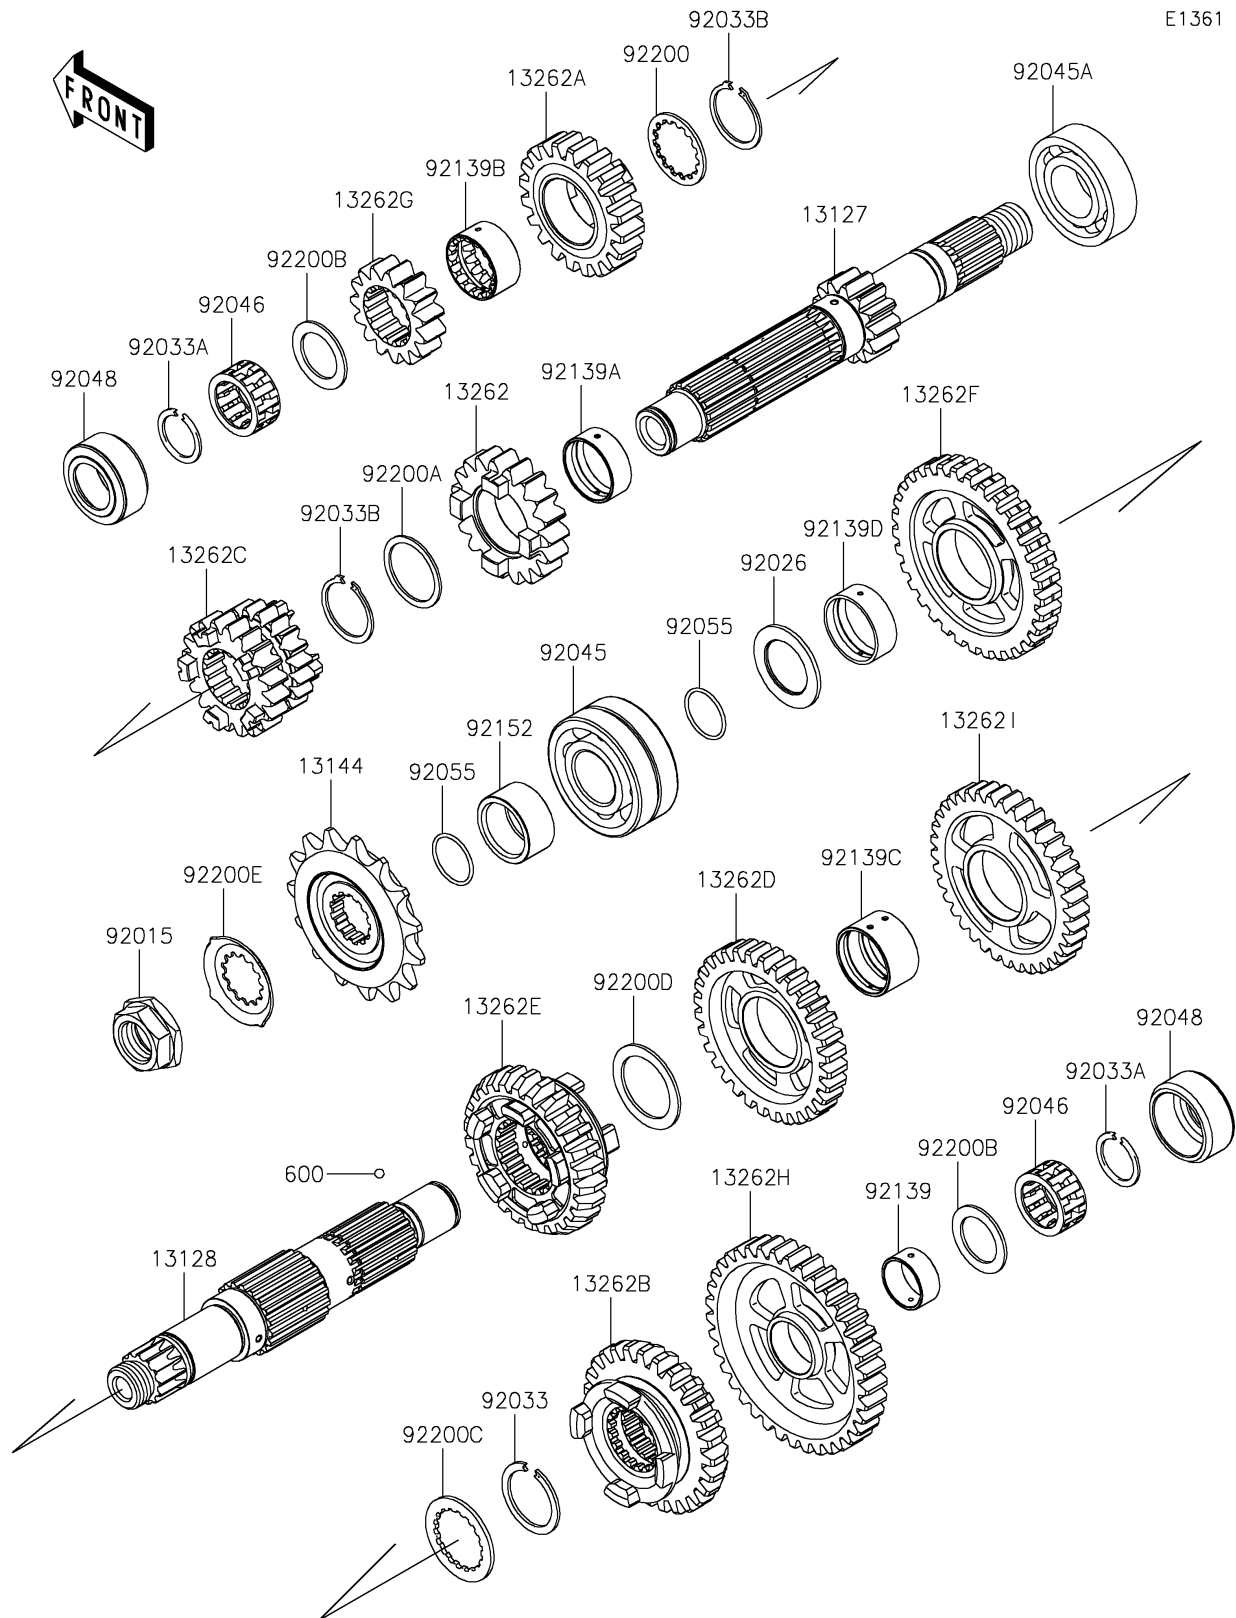

2023 NINJA® ZX™-6R

PARTS DIAGRAM

Transmission