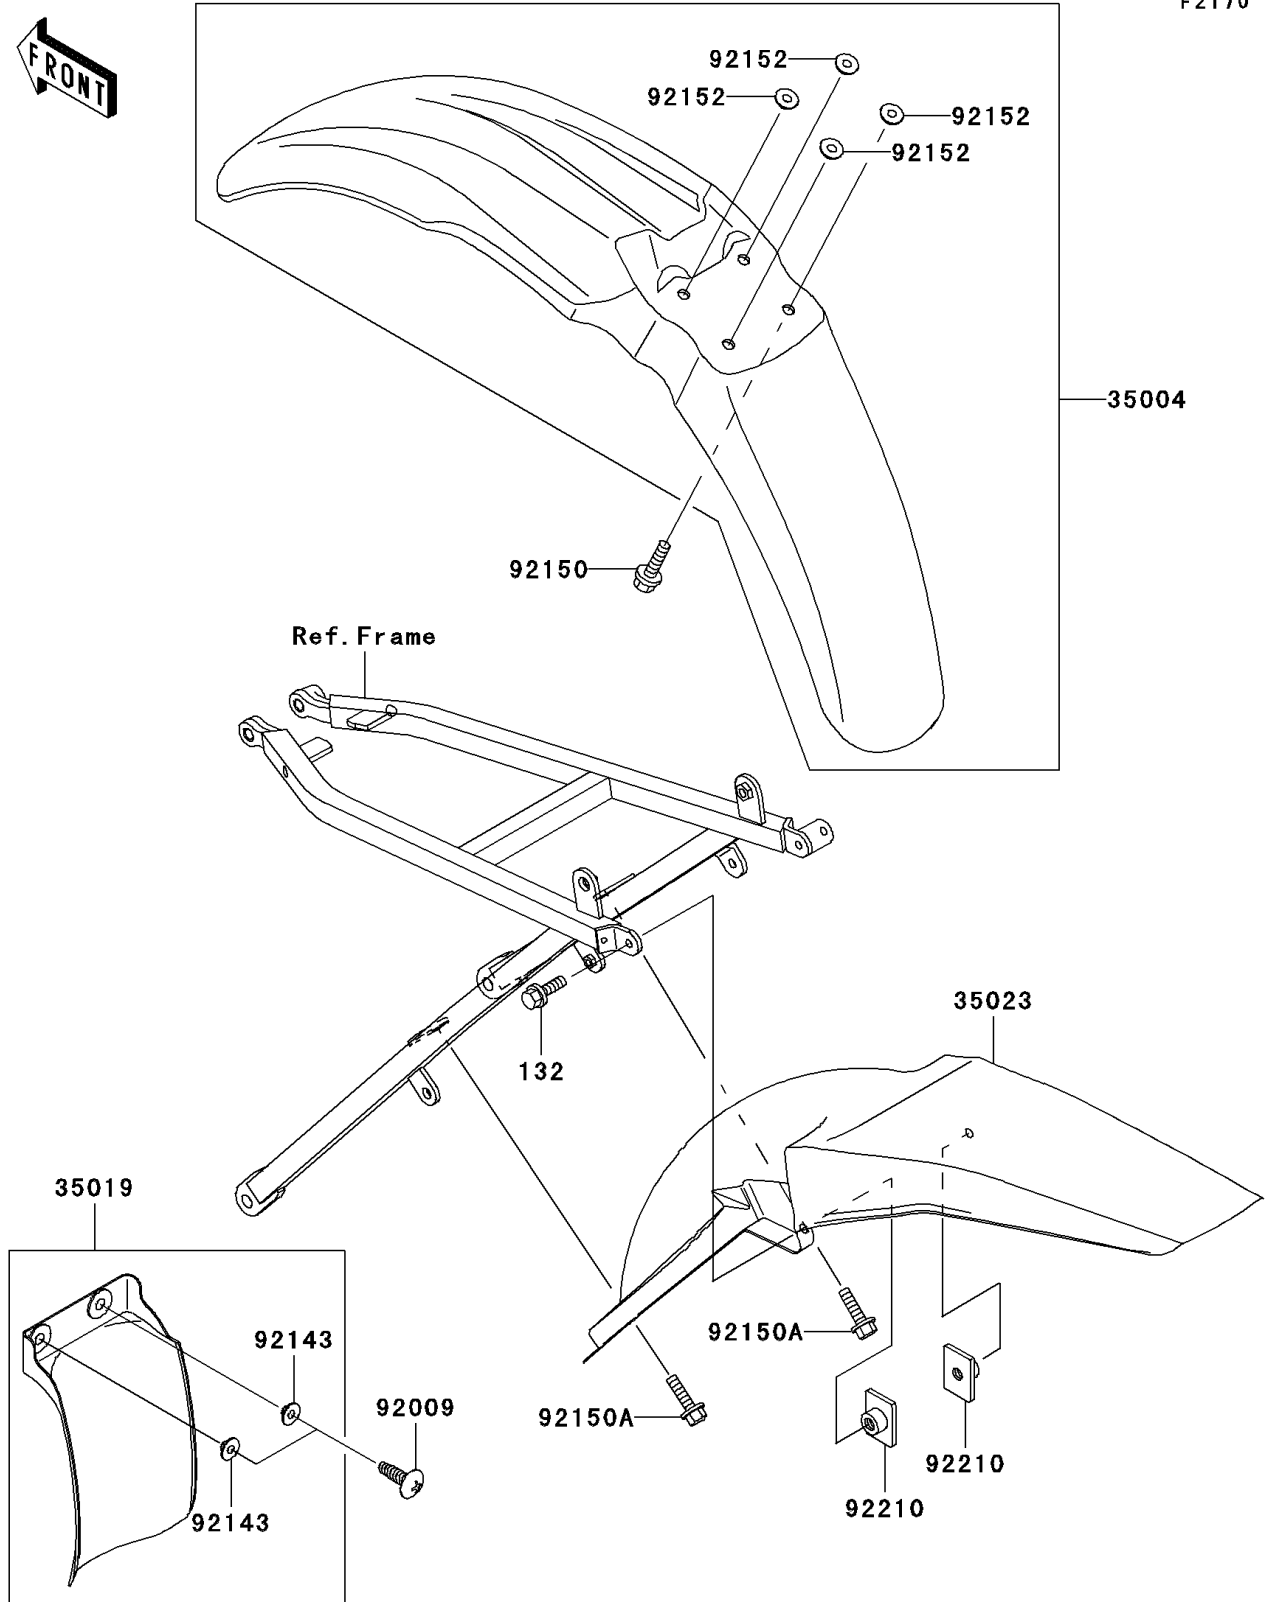

2005 KX125 PARTS DIAGRAM

Fenders

F2170

2005 KX125 PARTS LIST

Fenders

ITEM NAME	PART NUMBER	QUANTITY
BOLT-FLANGED-SMALL (Ref # 132)	132G0614	1
FENDER-FRONT,L.GREEN (Ref # 35004)	35004-1460-290	1
FLAP,AIR FILTER,F.BLACK (Ref # 35019)	35019-1402-6Z	1
FENDER-REAR,L.GREEN (Ref # 35023)	35023-1587-290	1
SCREW,TAPPING,5X20 (Ref # 92009)	92009-1993	1
COLLAR (Ref # 92143)	92143-1087	1
BOLT,6X20 (Ref # 92150)	92150-1339	1
BOLT,FLANGED,6X22 (Ref # 92150A)	92150-1481	1
COLLAR (Ref # 92152)	92152-1422	1
NUT,PLATE,6MM (Ref # 92210)	92210-1352	1