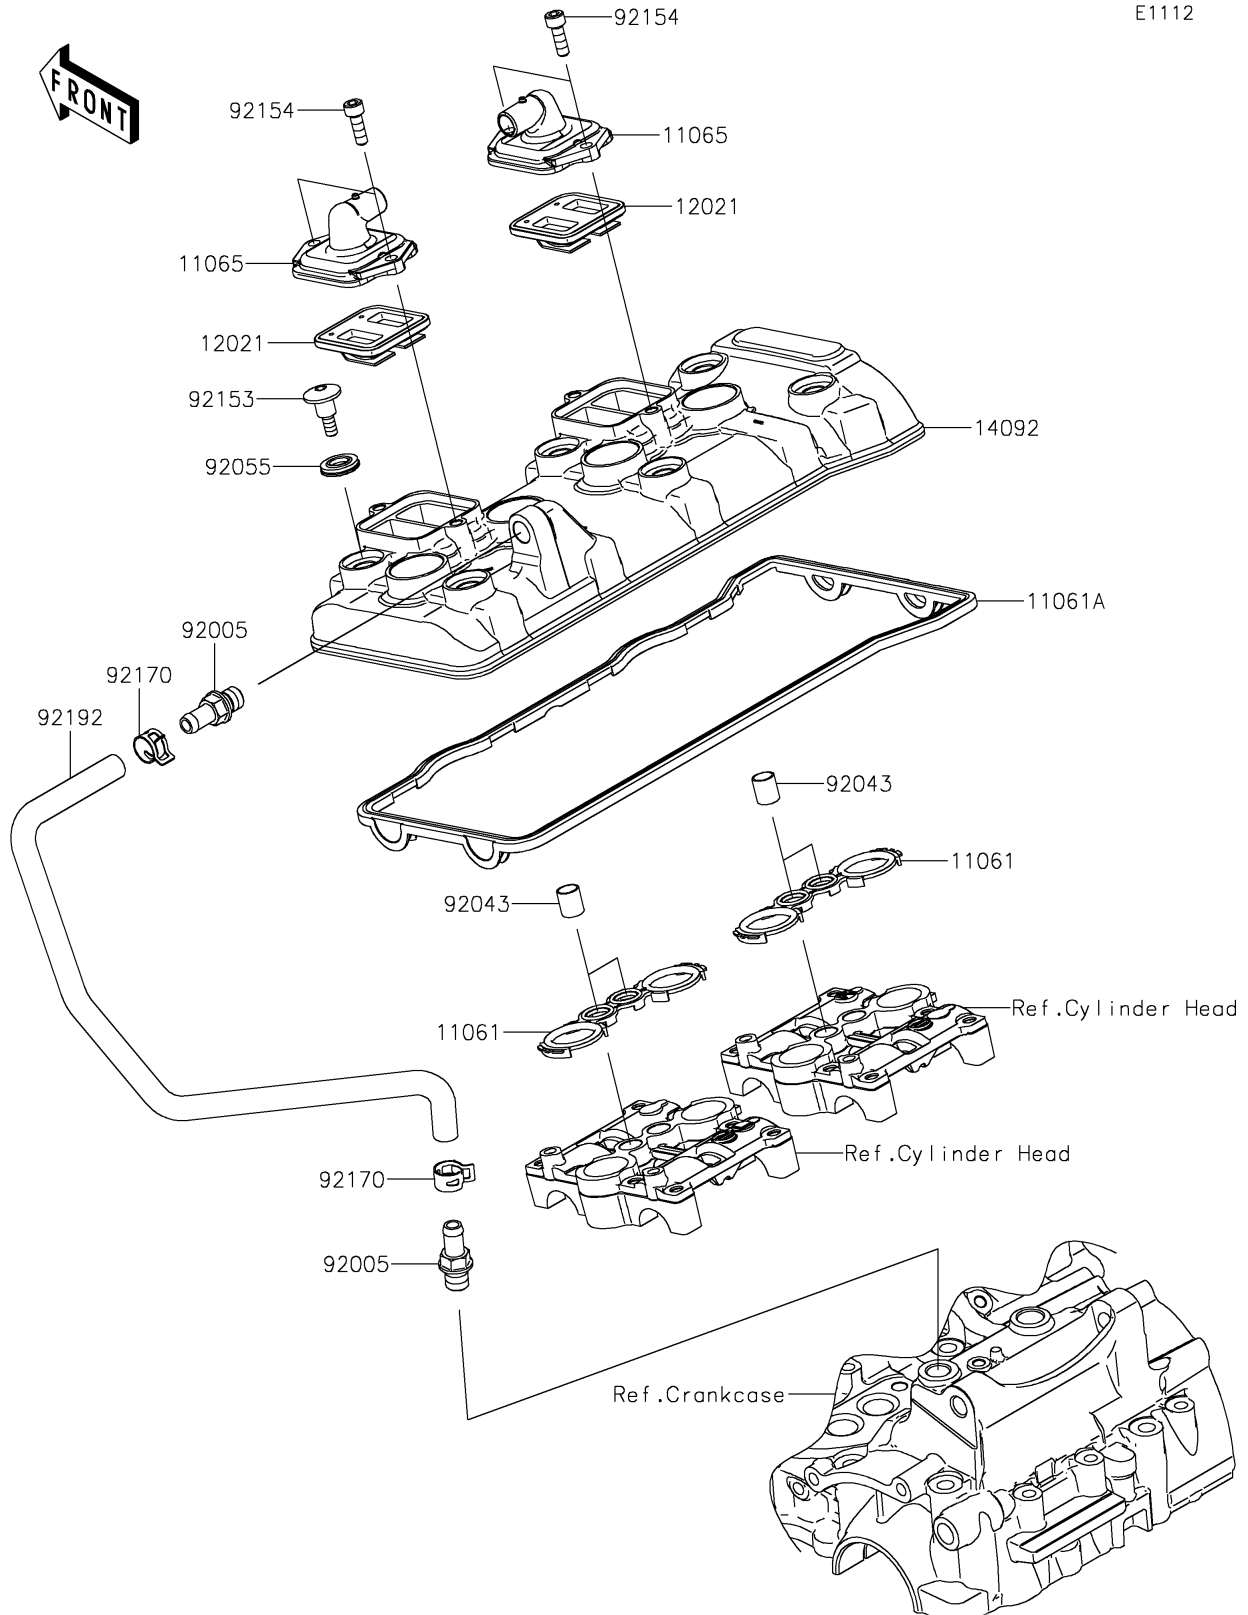

2022 Ninja ZX-6R (CA) PARTS DIAGRAM

Cylinder Head Cover

E1112

2022 Ninja ZX-6R (CA) PARTS LIST

Cylinder Head Cover

ITEM NAME	PART NUMBER	QUANTITY
GASKET,PLUG HOLE (Ref # 11061)	11061-0374	2
GASKET,HEAD COVER (Ref # 11061A)	11061-0375	1
CAP,HEAD COVER (Ref # 11065)	11065-0328	2
VALVE-ASSY-REED (Ref # 12021)	12021-0016	2
COVER,HEAD (Ref # 14092)	14092-1084	1
FITTING,BREATHER CONNECTION (Ref # 92005)	92005-0086	2
PIN,10.1X12X14 (Ref # 92043)	92043-4009	4
RING-O (Ref # 92055)	92055-0187	6
BOLT,SOCKET,6X22.5 (Ref # 92153)	92153-1779	6
BOLT,SOCKET,6X18 (Ref # 92154)	92154-1832	4
CLAMP (Ref # 92170)	92170-1938	2
TUBE,BREATHER CONNECTION (Ref # 92192)	92192-0423	1