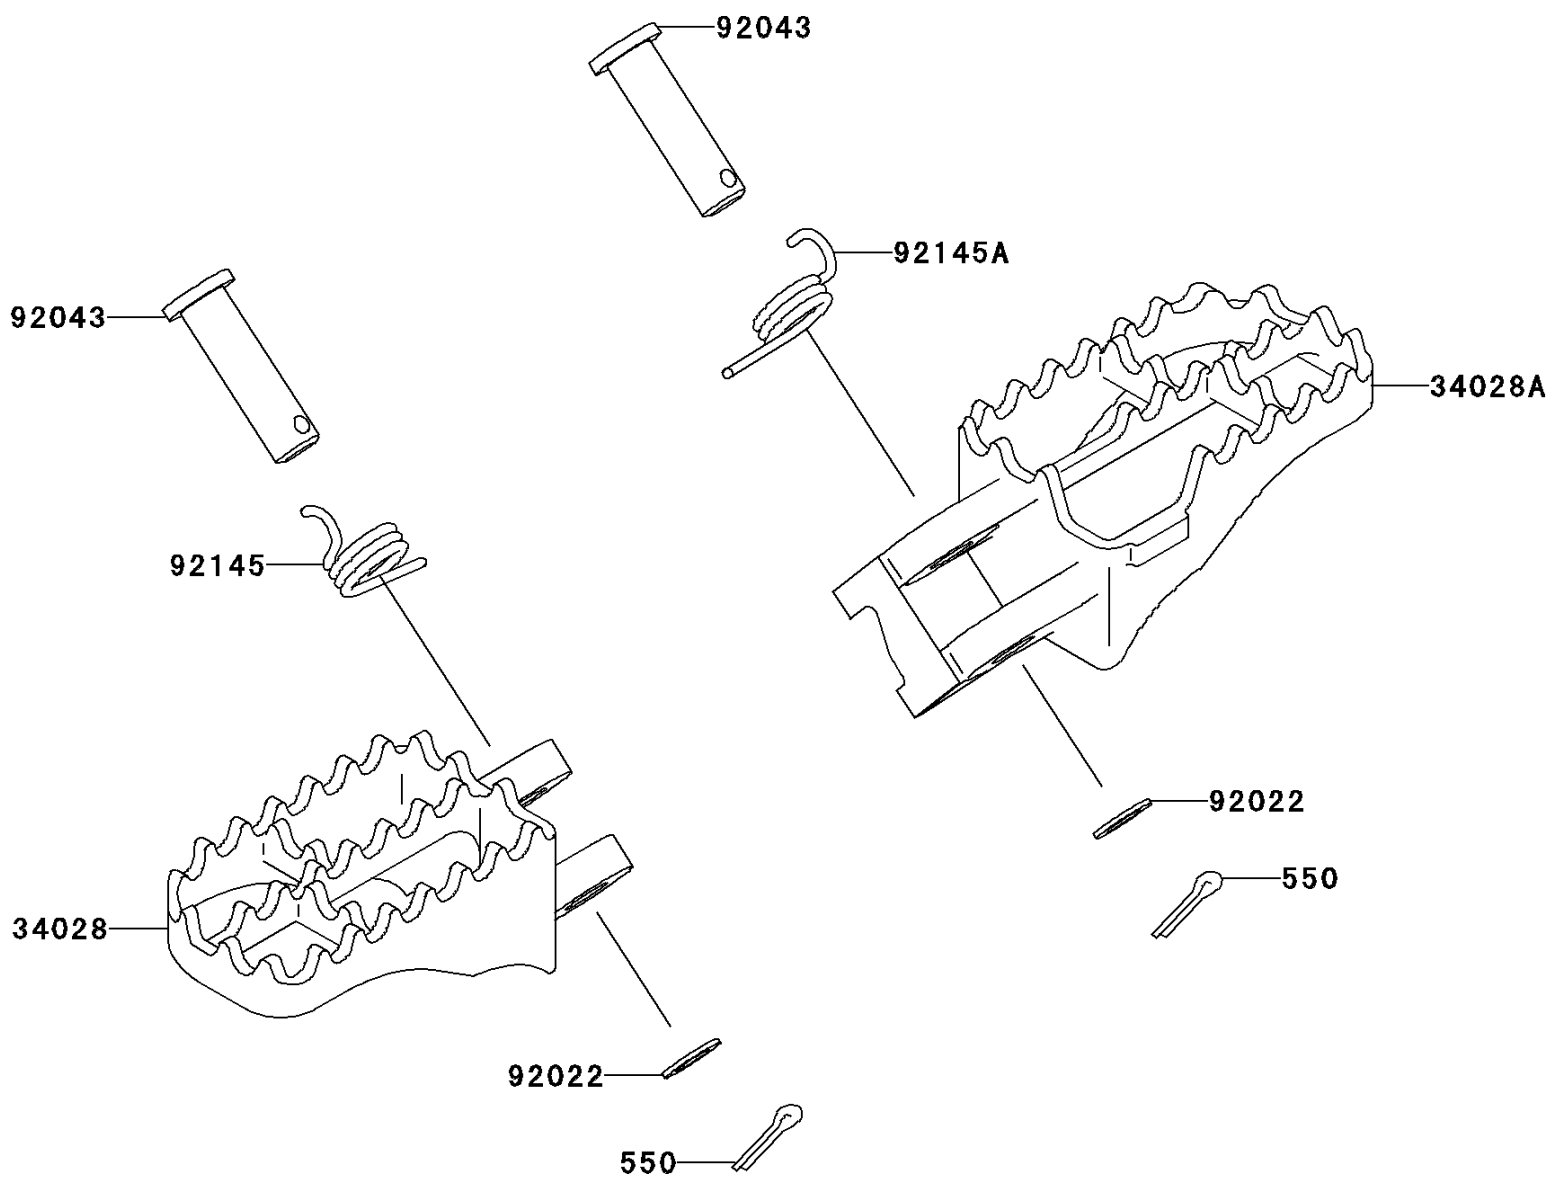

2005 KX125 PARTS DIAGRAM

Footrests

F2160

2005 KX125 PARTS LIST

Footrests

ITEM NAME	PART NUMBER	QUANTITY
PIN-COTTER,3.0X20 (Ref # 550)	550S3020	1
STEP,LH (Ref # 34028)	34028-1533	1
STEP,RH (Ref # 34028A)	34028-1534	1
WASHER,10.2X16X1 (Ref # 92022)	92022-1829	1
PIN,10X49.5 (Ref # 92043)	92043-0041	1
SPRING,STEP,LH (Ref # 92145)	92145-1466	1
SPRING,STEP,RH (Ref # 92145A)	92145-1467	1