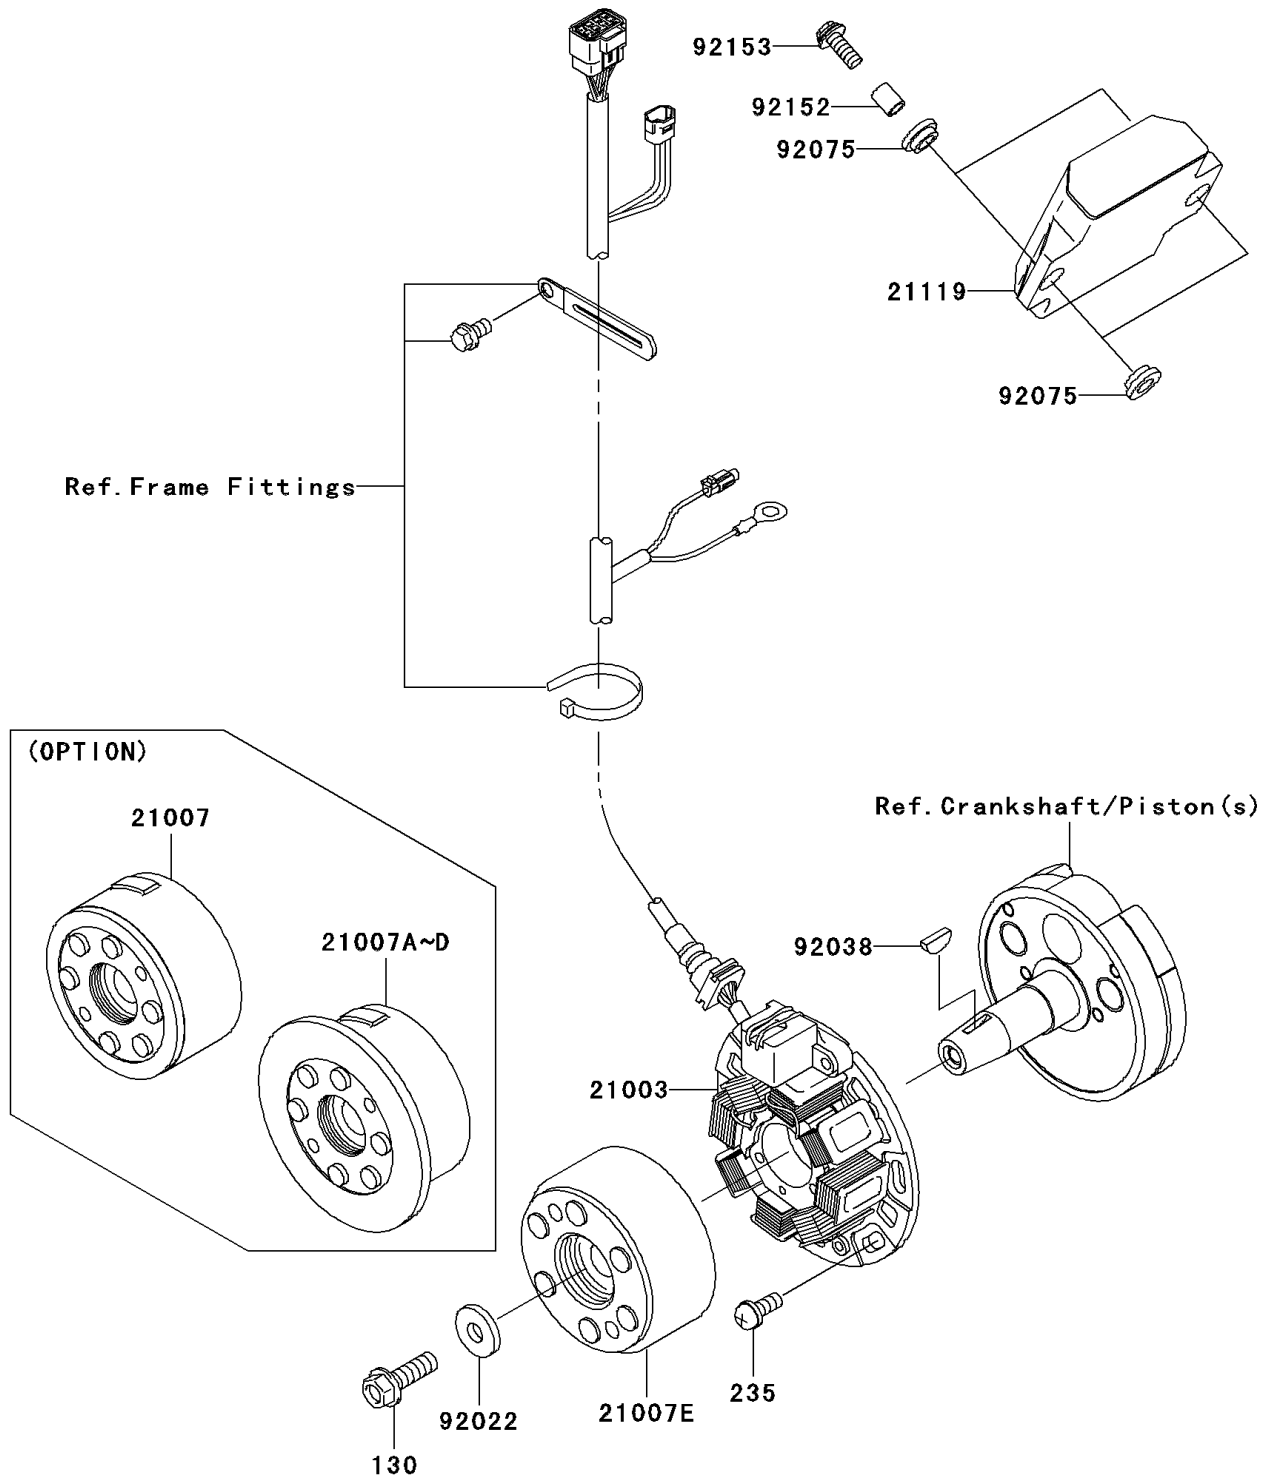

2005 KX125 PARTS DIAGRAM

Generator

E1810

2005 KX125 PARTS LIST

Generator

ITEM NAME	PART NUMBER	QUANTITY
BOLT-FLANGED (Ref # 130)	130P0825	1
SCREW-PAN-WP-CROS (Ref # 235)	235B0616	1
STATOR (Ref # 21003)	21003-0021	1
ROTOR,I=4.0KGCM2 (Ref # 21007)	21007-1386	1
ROTOR,I=4.5KGCM2 (Ref # 21007A)	21007-1387	1
ROTOR,I=4.9KGCM2 (Ref # 21007B)	21007-1388	1
ROTOR,I=5.5KGCM2 (Ref # 21007C)	21007-1389	1
ROTOR,I=5.9KGCM2 (Ref # 21007D)	21007-1390	1
ROTOR,I=3.8KGCM2 (Ref # 21007E)	21007-1407	1
IGNITER (Ref # 21119)	21119-0006	1
WASHER,8.5X22X3.2 (Ref # 92022)	92022-276	1
KEY,WOODRUFF (Ref # 92038)	92038-001	1
DAMPER,8MM (Ref # 92075)	92075-1138	1
COLLAR,IGNITER (Ref # 92152)	92152-1421	1
BOLT,6X20 (Ref # 92153)	92153-0626	1