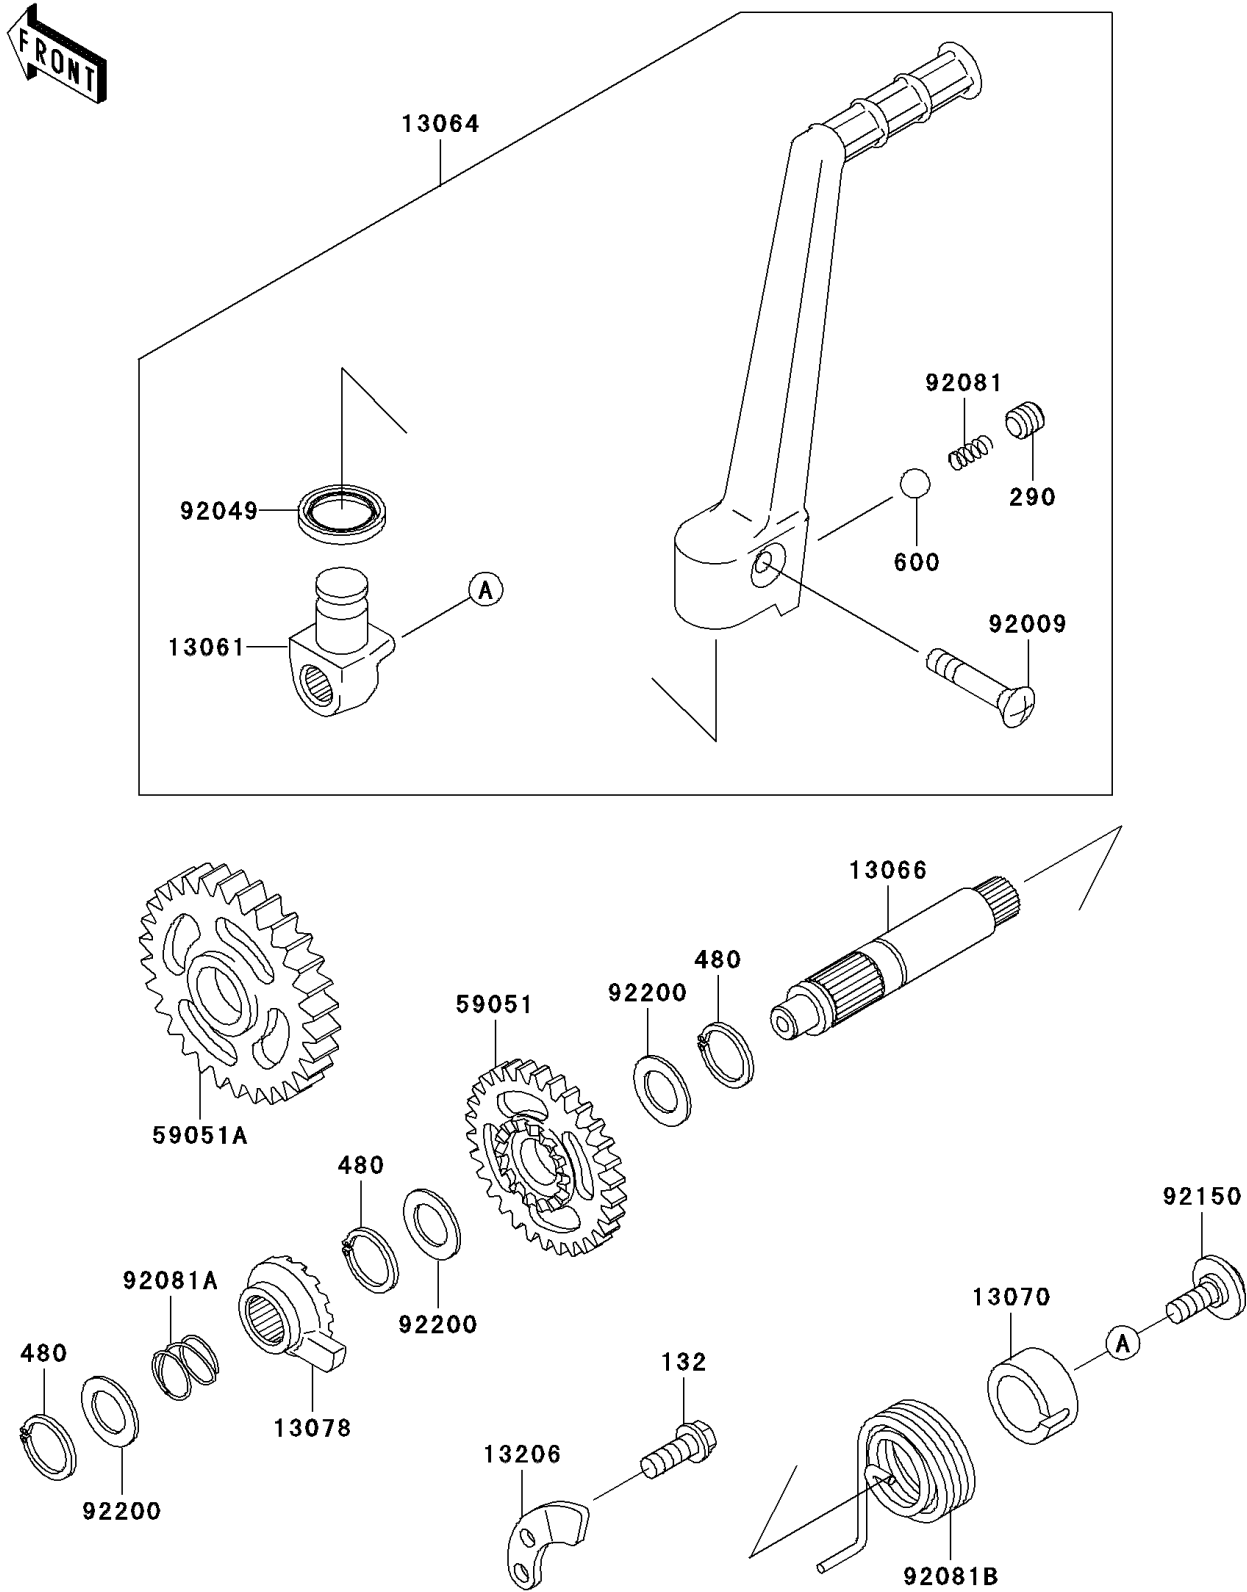

2005 KX125 PARTS DIAGRAM

Kickstarter Mechanism

E1340

2005 KX125 PARTS LIST

Kickstarter Mechanism

ITEM NAME	PART NUMBER	QUANTITY
BOLT-FLANGED-SMALL (Ref # 132)	132G0616	1
SCREW-SET-SOCKET (Ref # 290)	290P0808	1
CIRCLIP-TYPE-C,16MM (Ref # 480)	480J1600	1
BALL-STEEL,1/4" (Ref # 600)	600A0800	1
BOSS (Ref # 13061)	13061-1853	1
LEVER-ASSY-KICK (Ref # 13064)	13064-0001	1
SHAFT-KICK (Ref # 13066)	13066-1101	1
GUIDE,KICK SPRING (Ref # 13070)	13070-1007	1
RATCHET (Ref # 13078)	13078-1052	1
GUIDE-KICK (Ref # 13206)	13206-1061	1
GEAR-SPUR,KICK 30T (Ref # 59051)	59051-1405	1
GEAR-SPUR,IDLE 31T (Ref # 59051A)	59051-1406	1
SCREW,6X27 (Ref # 92009)	92009-1607	1
SEAL-OIL,KICK PEDAL (Ref # 92049)	92049-1387	1
SPRING,KICK PEDAL (Ref # 92081)	92081-020	1
SPRING,RATCHET (Ref # 92081A)	92081-122	1
SPRING,KICKSTARTER (Ref # 92081B)	92081-1768	1
BOLT,SOCKET,6X16 (Ref # 92150)	92150-1673	1
WASHER,KICKSHAFT (Ref # 92200)	92200-1209	1