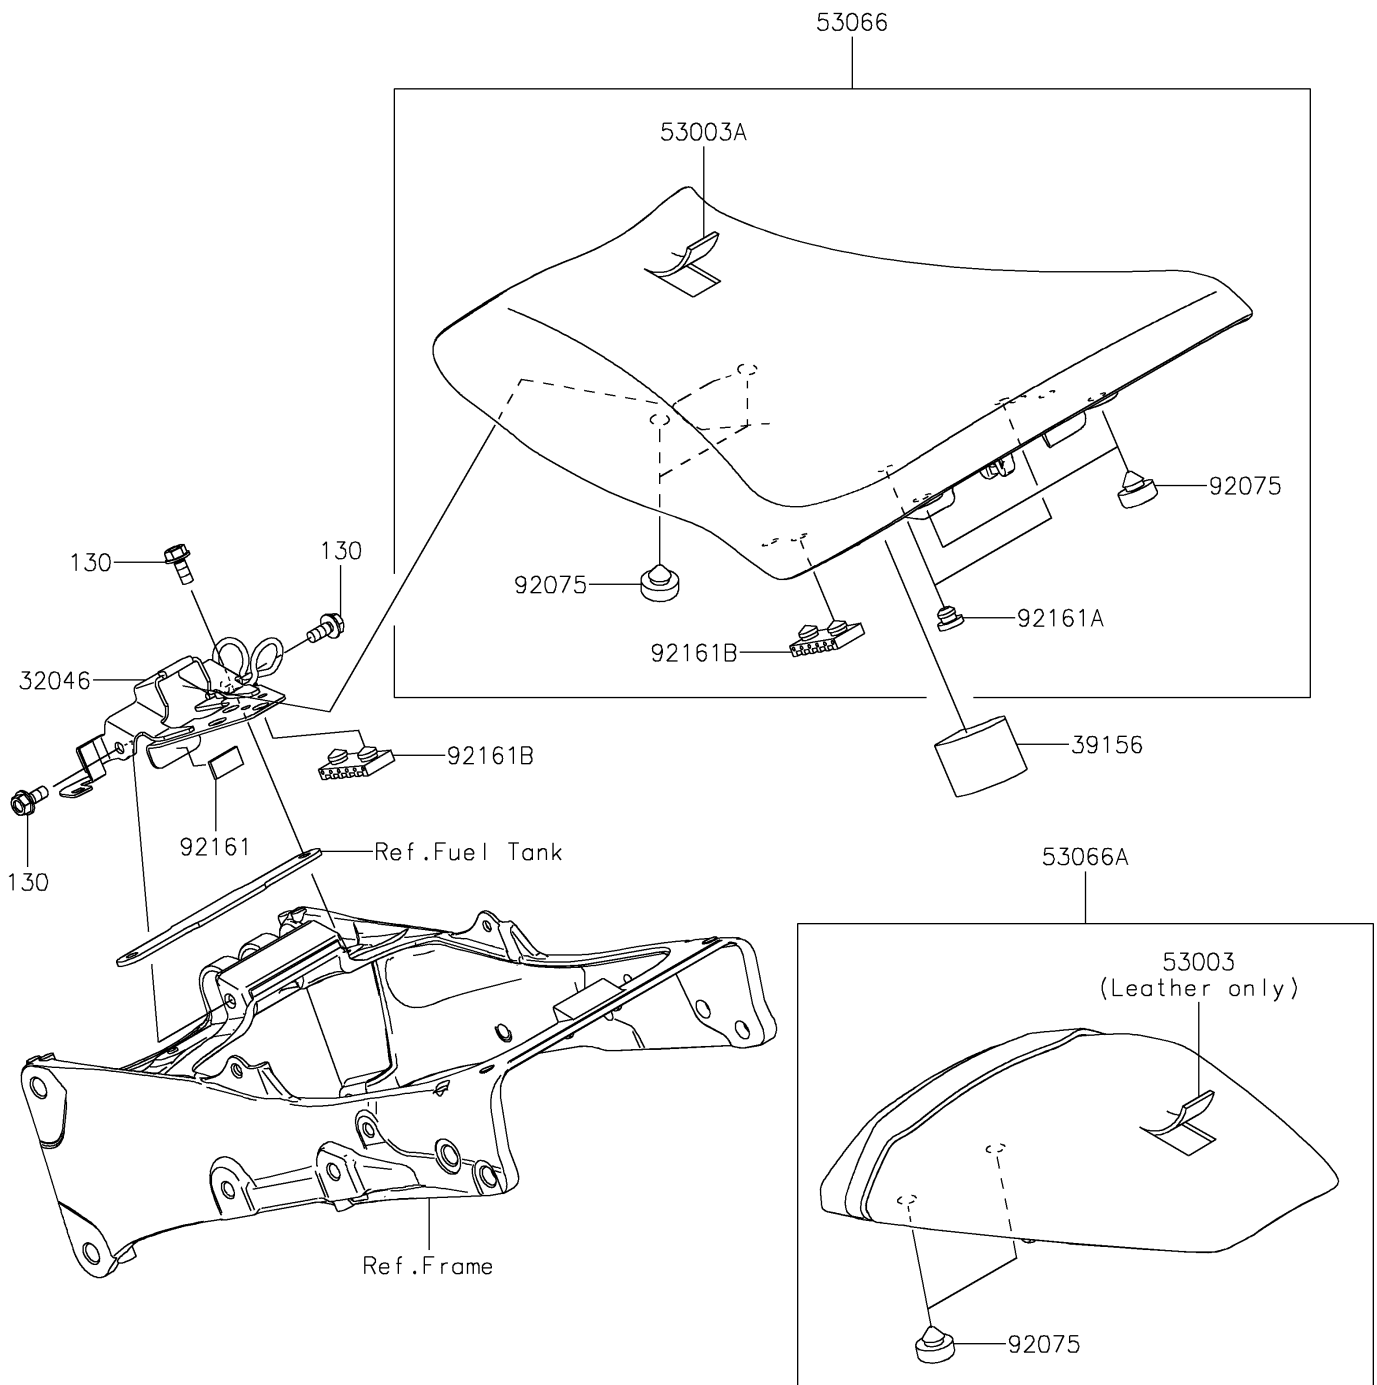

2020 NINJA® ZX™-6R ABS

PARTS DIAGRAM

Seat

F2510

2020 NINJA® ZX™-6R ABS

PARTS LIST

Seat

ITEM NAME	PART NUMBER	QUANTITY
BRACKET-SEAT (Ref # 32046)	32046-0431	1
PAD (Ref # 39156)	39156-2465	1
LEATHER,RR SEAT,BLACK (Ref # 53003)	53003-0420-MA	1
LEATHER,FRONT SEAT,BLACK (Ref # 53003A)	53003-0471-MA	1
SEAT-ASSY,FR,BLACK (Ref # 53066)	53066-0606-MA	1
SEAT-ASSY,RR,BLACK+BLK (Ref # 53066A)	53066-0607-12Y	1
DAMPER,10X20X8 (Ref # 92075)	92075-1927	6
DAMPER (Ref # 92161)	92161-0726	1
DAMPER (Ref # 92161A)	92161-1084	2
DAMPER,SEAT (Ref # 92161B)	92161-1489	3
BOLT-FLANGED,6X14 (Ref # 130)	130BC0614	3