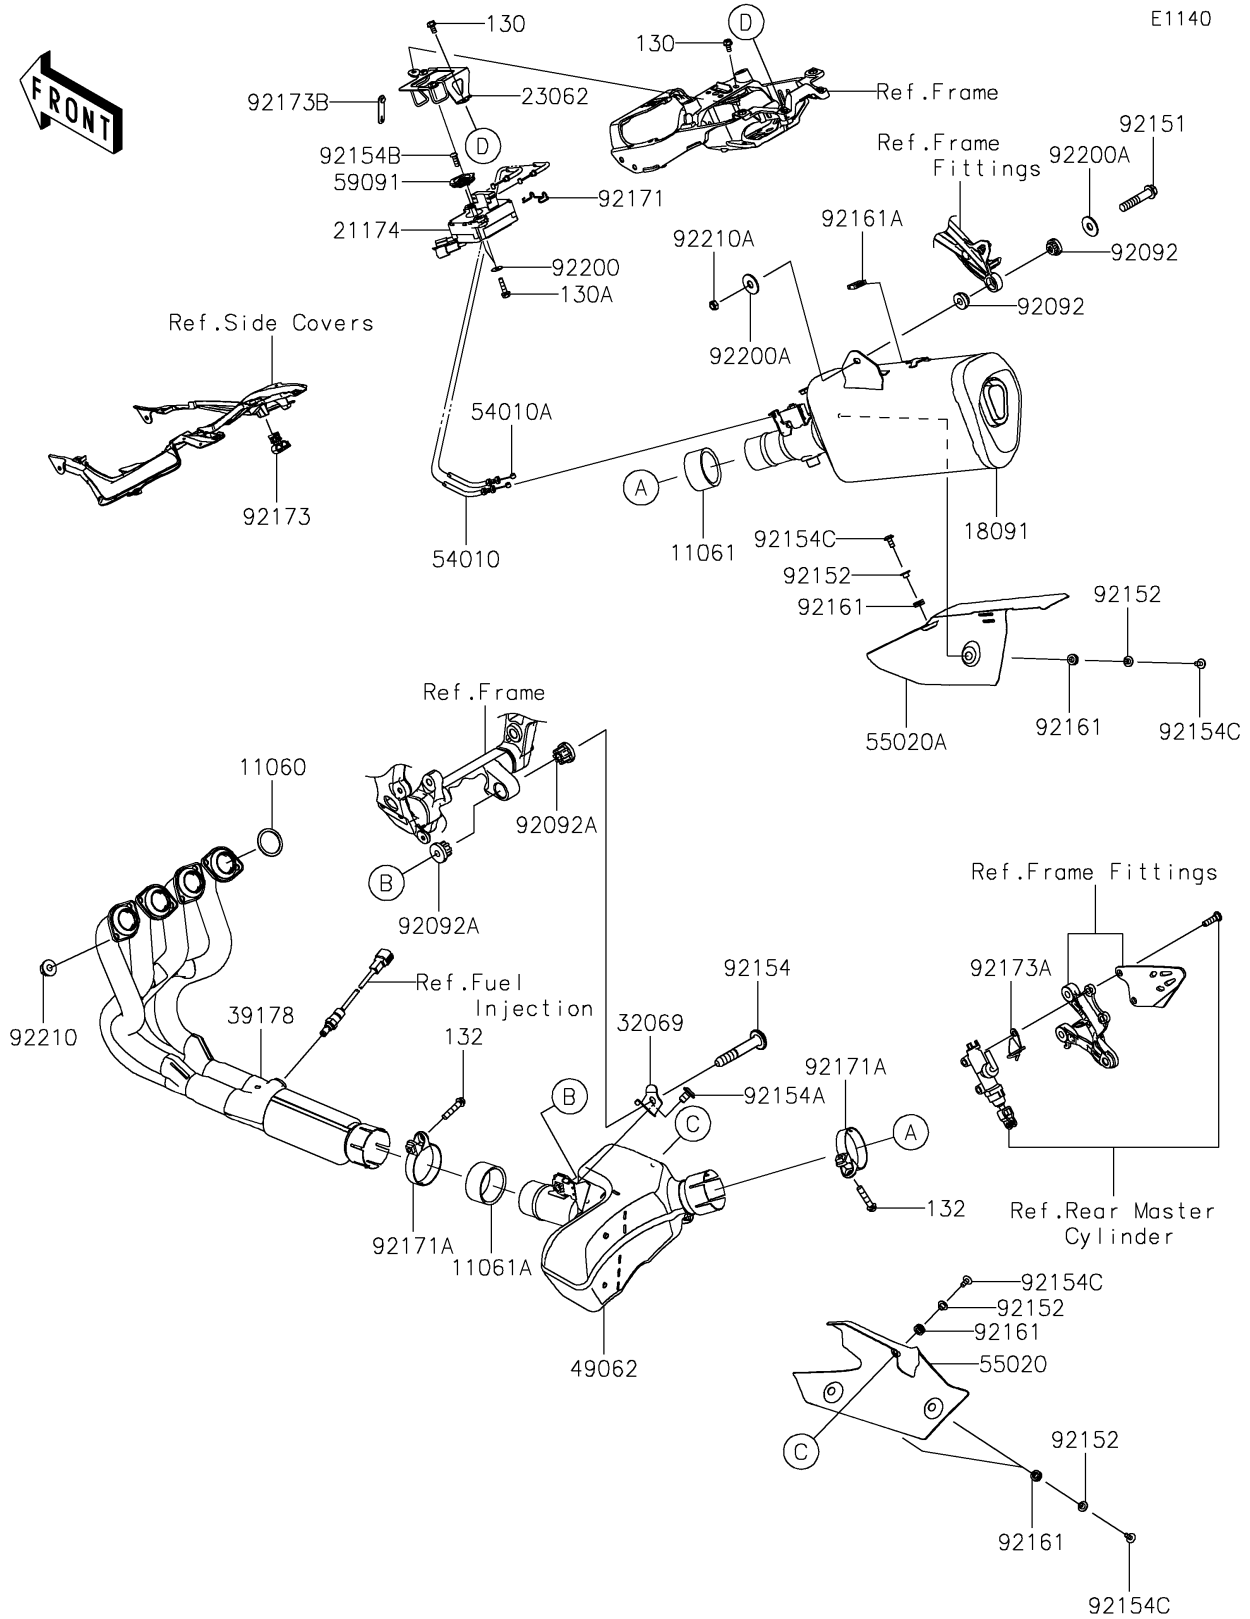

2020 NINJA® ZX™-6R ABS

PARTS DIAGRAM

Muffler(s)

2020 NINJA® ZX™-6R ABS

PARTS LIST

Muffler(s)

ITEM NAME	PART NUMBER	QUANTITY
GASKET,EXHAUST PIPE (Ref # 11060)	11060-1203	4
GASKET,50.8X62X30 (Ref # 11061)	11061-0447	1
GASKET,54X62X30 (Ref # 11061A)	11061-0448	1
BODY-COMP-MUFFLER (Ref # 18091)	18091-1155	1
MOTOR-ELECTRIC (Ref # 21174)	21174-0009	1
BRACKET-COMP,ACTUATOR (Ref # 23062)	23062-1155	1
BRACKET-MUFFLER (Ref # 32069)	32069-0340	1
MANIFOLD-COMP-EXHAUST (Ref # 39178)	39178-0333	1
PIPE-COMP-EXHAUST (Ref # 49062)	49062-0740	1
CABLE,CLOSE (Ref # 54010)	54010-0624	1
CABLE,OPEN (Ref # 54010A)	54010-0625	1
GUARD,CHAMBER (Ref # 55020)	55020-0864	1
GUARD,FRONT COVER (Ref # 55020A)	55020-2228	1
PULLEY (Ref # 59091)	59091-0007	1
BUSHING-RUBBER (Ref # 92092)	92092-0018	2
BUSHING-RUBBER,MUFFLER (Ref # 92092A)	92092-1087	2
BOLT,FLANGED,8X40 (Ref # 92151)	92151-1532	1
COLLAR,6.3X8.3X16 (Ref # 92152)	92152-0286	5
BOLT,SOCKET,10X61 (Ref # 92154)	92154-0125	1
BOLT,SOCKET,10X16 (Ref # 92154A)	92154-0126	1
BOLT,TORX,5X18 (Ref # 92154B)	92154-0217	1
BOLT,SOCKET,6X14 (Ref # 92154C)	92154-0907	5
DAMPER (Ref # 92161)	92161-0308	5
DAMPER (Ref # 92161A)	92161-1228	1
CLAMP (Ref # 92171)	92171-0292	1
CLAMP,64.5MM (Ref # 92171A)	92171-1668	2
CLAMP,CLIP (Ref # 92173)	92173-0799	1
CLAMP (Ref # 92173A)	92173-1053	1
CLAMP,RUBBER PLATE (Ref # 92173B)	92173-1229	1

2020 NINJA® ZX™-6R ABS

PARTS LIST

Muffler(s)

ITEM NAME	PART NUMBER	QUANTITY
WASHER (Ref # 92200)	92200-0078	2
WASHER,8.0X22.0X1.5 (Ref # 92200A)	92200-0174	2
NUT,8MM (Ref # 92210)	92210-0076	8
NUT,8MM (Ref # 92210A)	92210-0173	1
BOLT-FLANGED,6X12 (Ref # 130)	130BA0612	2
BOLT-FLANGED,6X25 (Ref # 130A)	130BA0625	2
BOLT-FLANGED-SMALL,8X40 (Ref # 132)	132BC0840	2