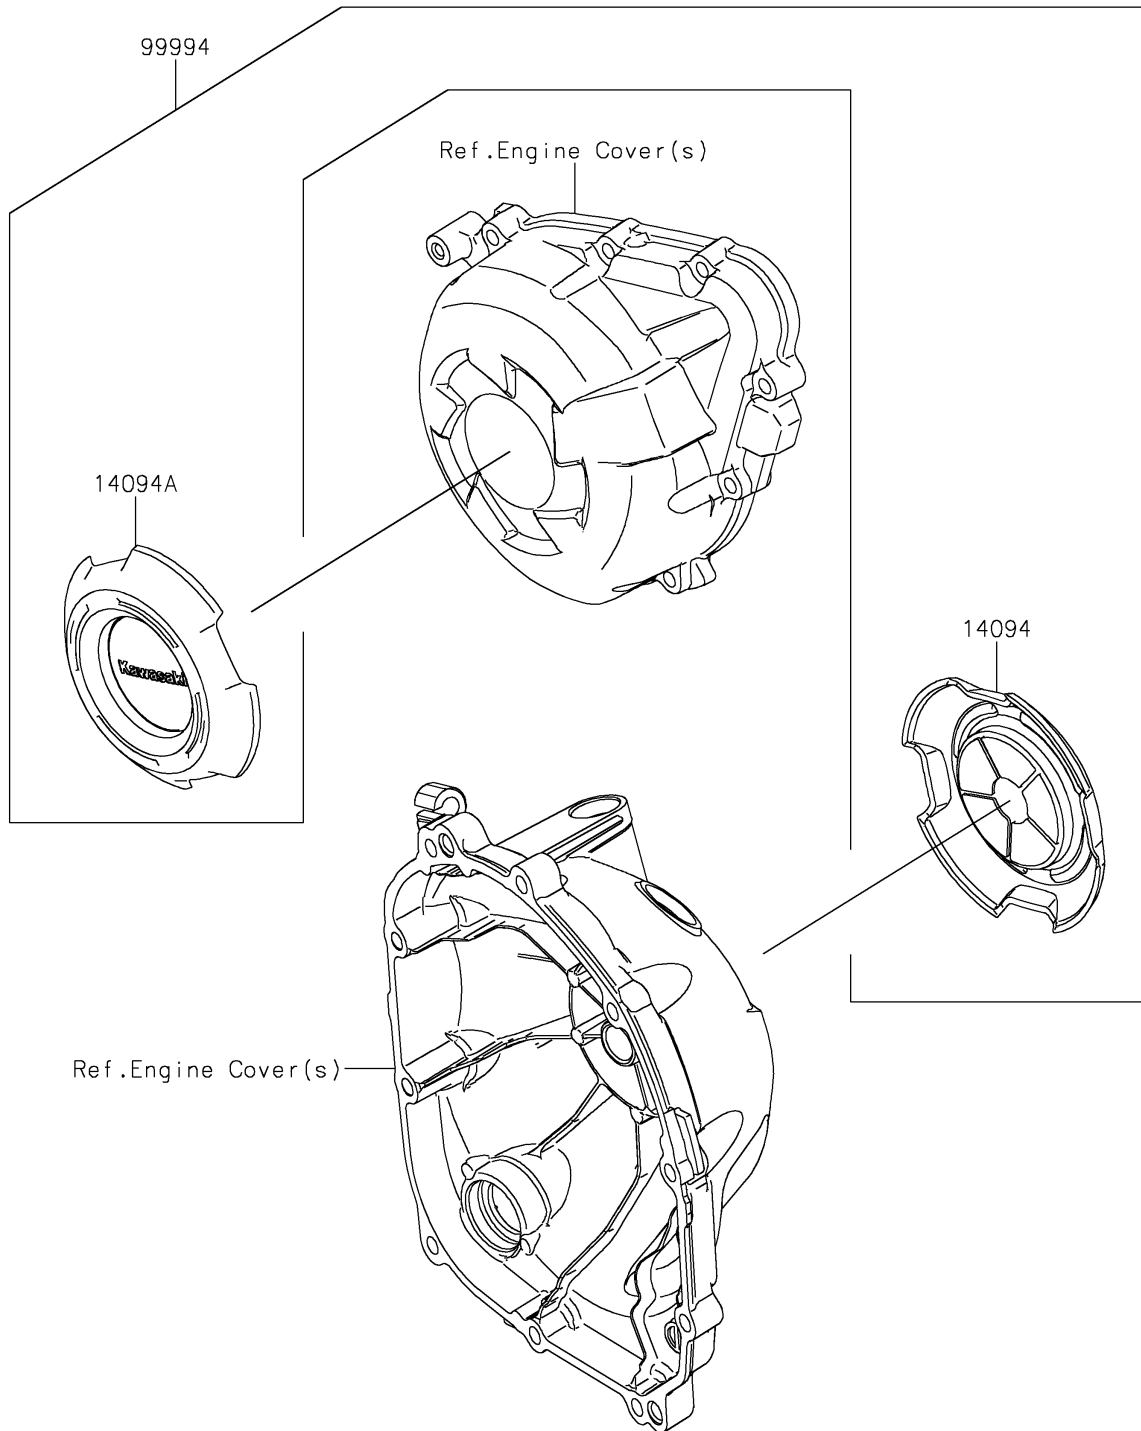

2025 Versys 1100 SE LT ABS

PARTS DIAGRAM

Accessory(Crankcase Ring)

F2910

2025 Versys 1100 SE LT ABS

PARTS LIST

Accessory(Crankcase Ring)

ITEM NAME	PART NUMBER	QUANTITY
COVER,CLUTCH (Ref # 14094)	14094-0010	1
COVER,GENERATOR (Ref # 14094A)	14094-0011	1
CRANK CASE RING KIT (Ref # 99994)	99994-2043	1