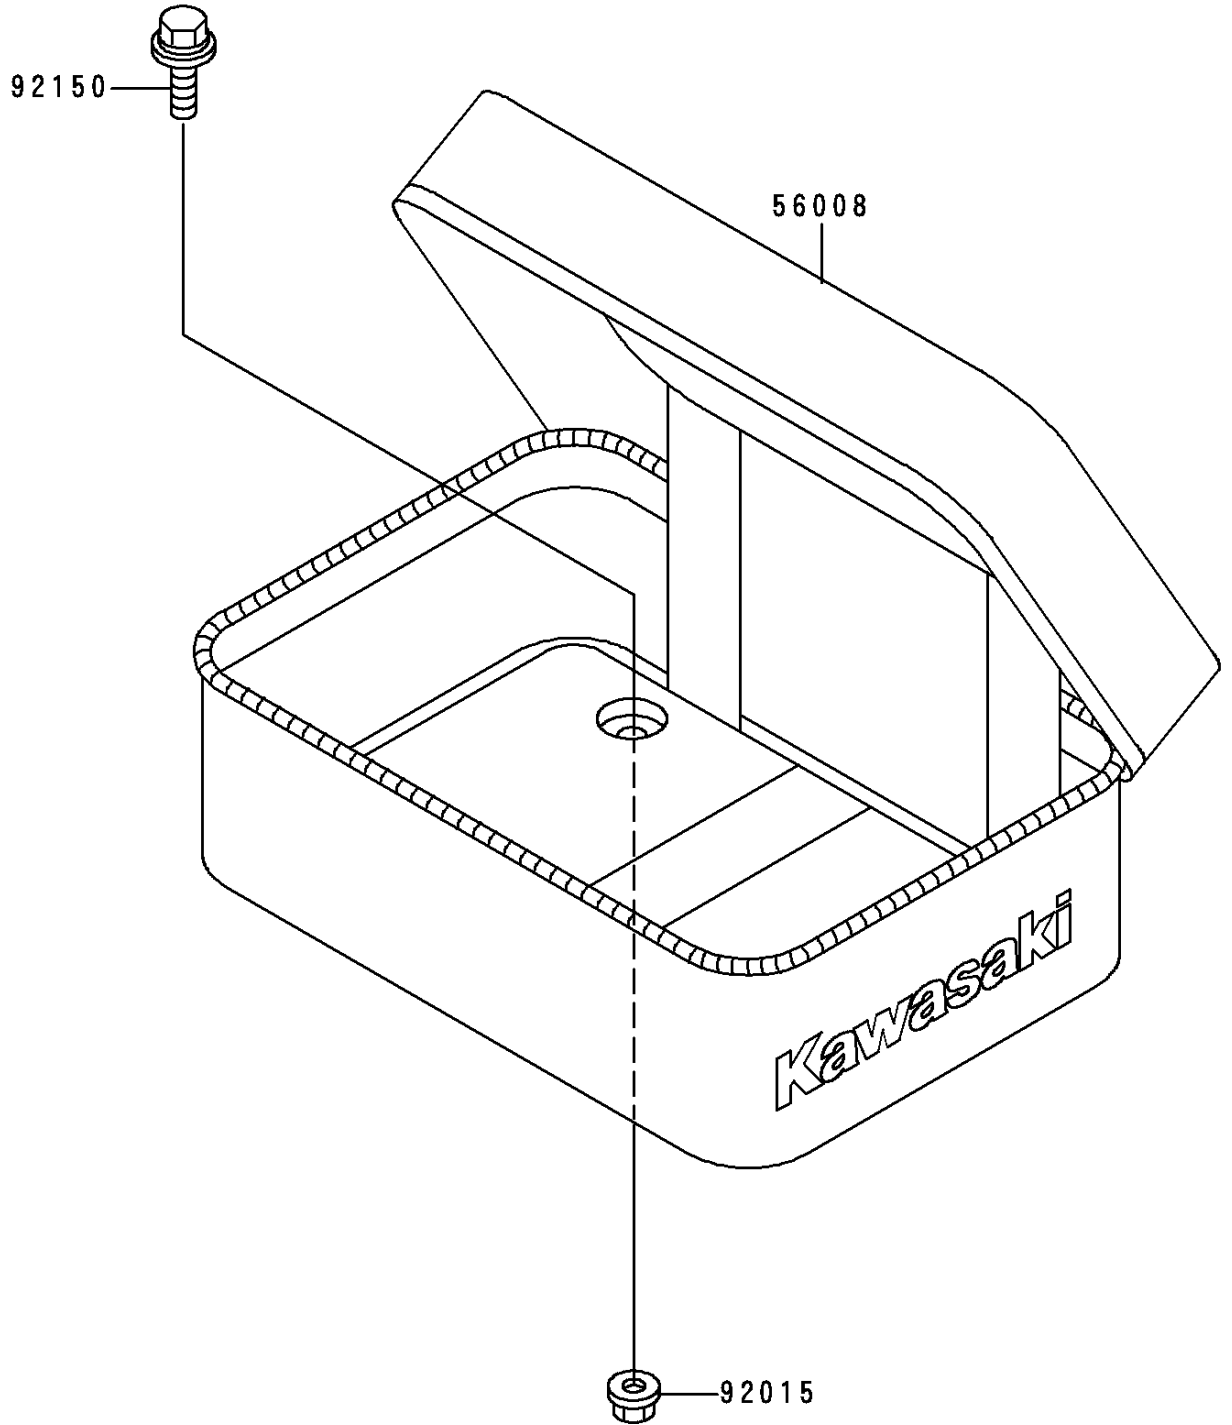

1994 KDX200 PARTS DIAGRAM

Accessory

F2910

1994 KDX200 PARTS LIST

Accessory

ITEM NAME	PART NUMBER	QUANTITY
BAG,TOOL,BLUE (Ref # 56008)	56008-1068-LA	1
NUT,FLANGED,6MM (Ref # 92015)	92015-1078	4
BOLT,6X20 (Ref # 92150)	92150-1339	4