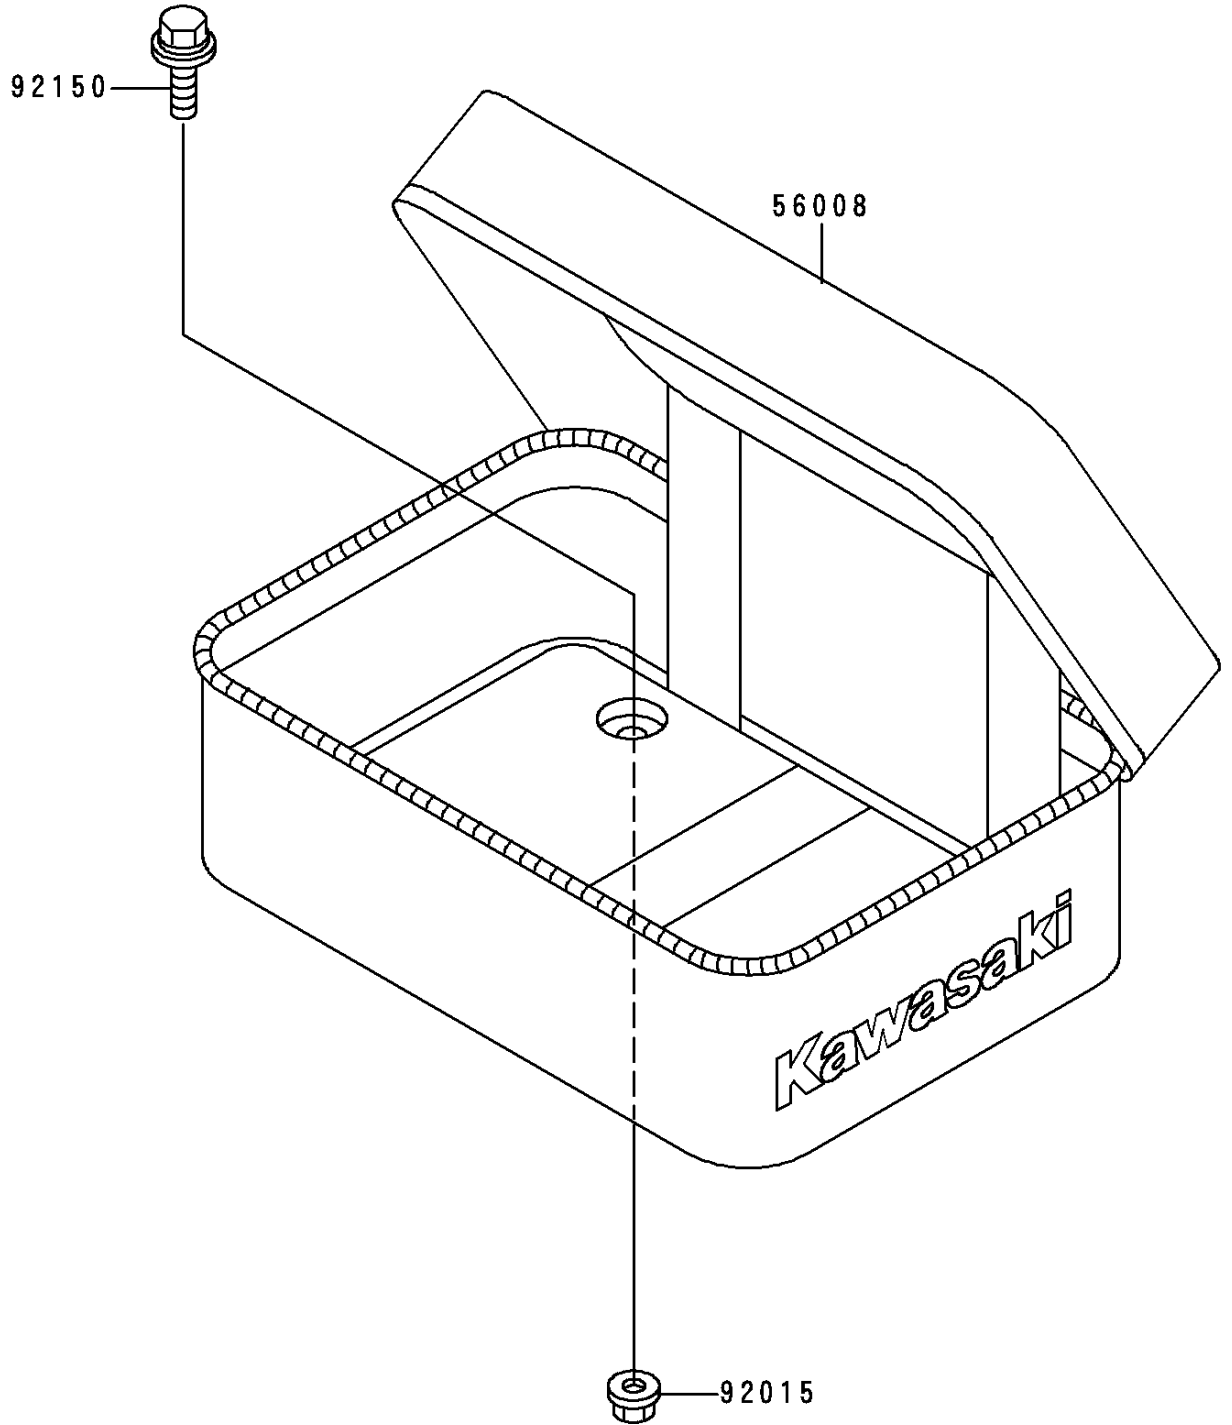

1992 KDX200 PARTS DIAGRAM

Accessory

F2910

1992 KDX200 PARTS LIST

Accessory

ITEM NAME	PART NUMBER	QUANTITY
BAG,TOOL,BLUE (Ref # 56008)	56008-1068-LA	1
NUT,FLANGED,6MM (Ref # 92015)	92015-1078	4
BOLT,6X20 (Ref # 92150)	92150-1339	4