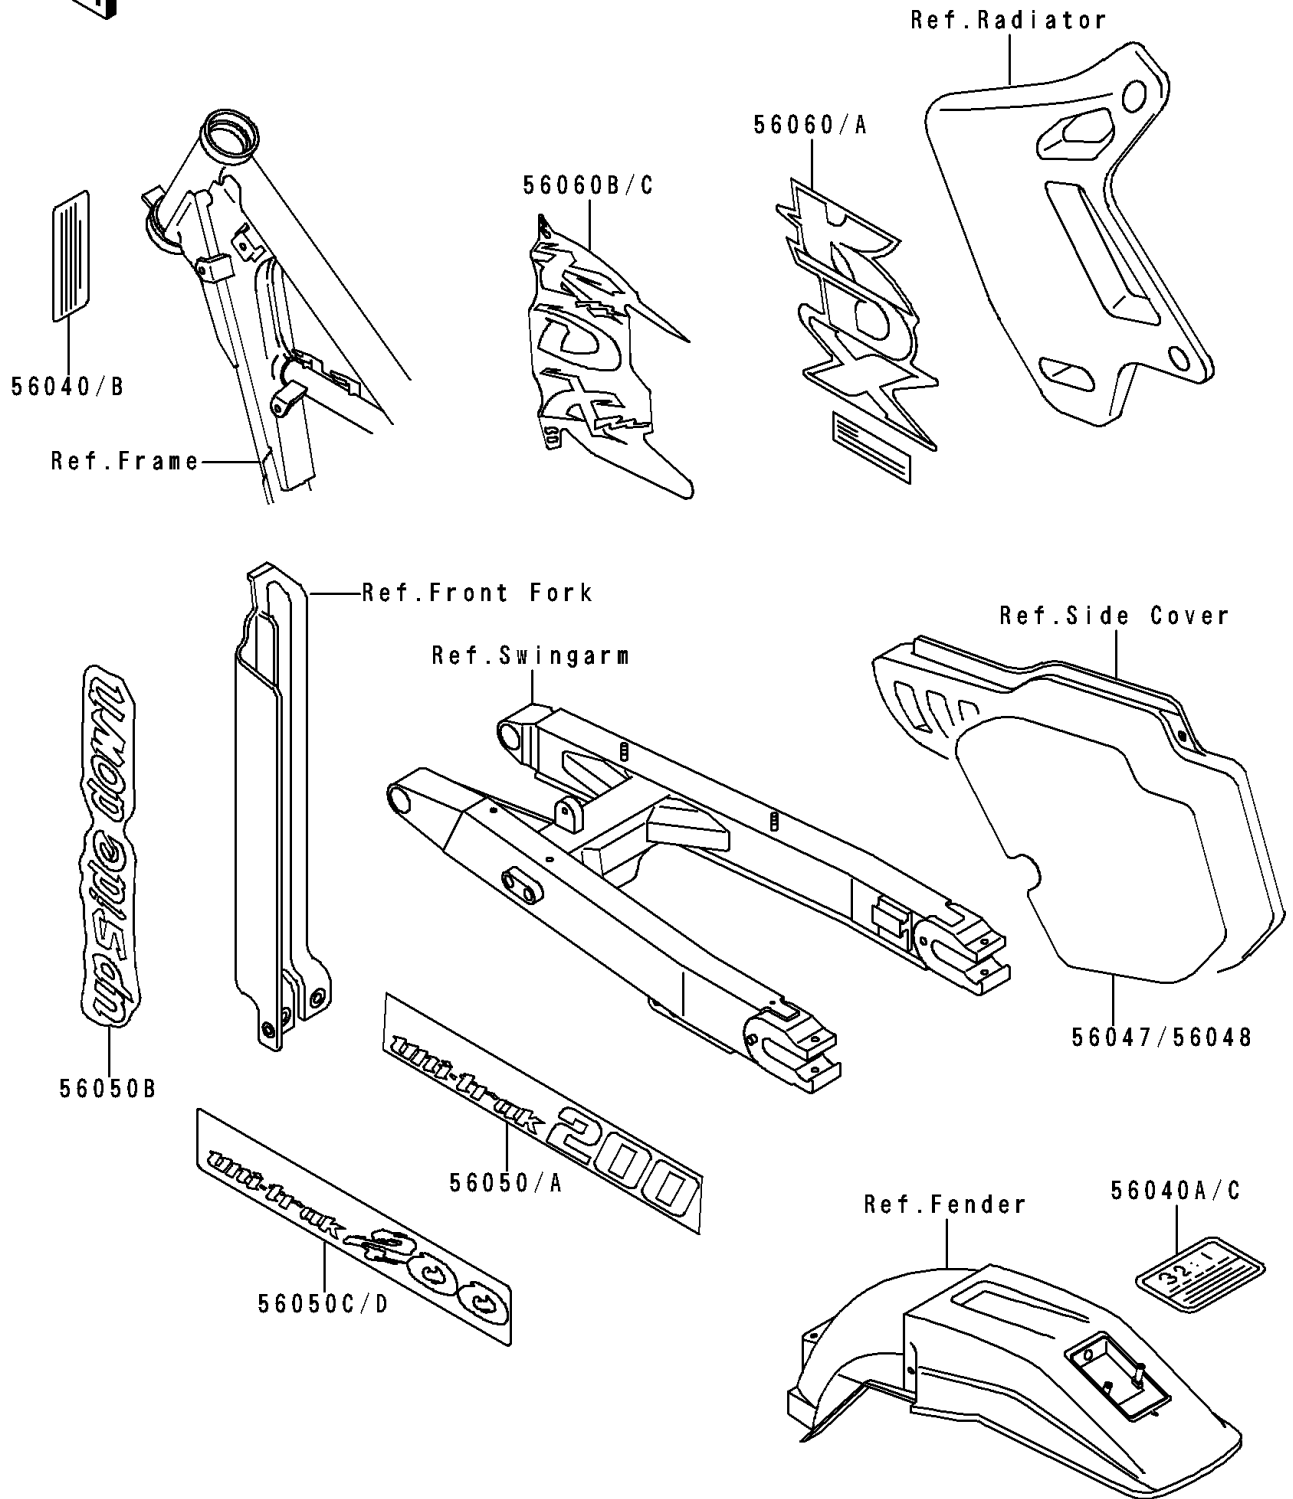

1992 KDX200 PARTS DIAGRAM

Label(KDX200-E4/E5)

F2860

1992 KDX200 PARTS LIST

Label(KDX200-E4/E5)

ITEM NAME	PART NUMBER	QUANTITY
PATTERN,SIDE COVER,LH (Ref # 56047)	56047-1784	1
PATTERN,SIDE COVER,RH (Ref # 56048)	56048-1524	1
MARK,SWING ARM,LH,UNI-TRAK 200 (Ref # 56050)	56050-1746	1
MARK,SWING ARM,RH,200 UNI-TRAK (Ref # 56050A)	56050-1747	1
PATTERN,SHROUD,LH (Ref # 56060)	56060-1010	1
PATTERN,SHROUD,RH (Ref # 56060A)	56060-1011	1
LABEL-WARNING,OFF-ROAD VEHICLE (Ref # 56040)	56040-1018	1
LABEL-WARNING,GASOLINE/OIL (Ref # 56040A)	56040-1129	1
LABEL-WARNING,OFF-ROAD VEHICLE (Ref # 56040B)	56040-1304	1
LABEL-WARNING,GASOLINE/OIL (Ref # 56040C)	56040-1306	1