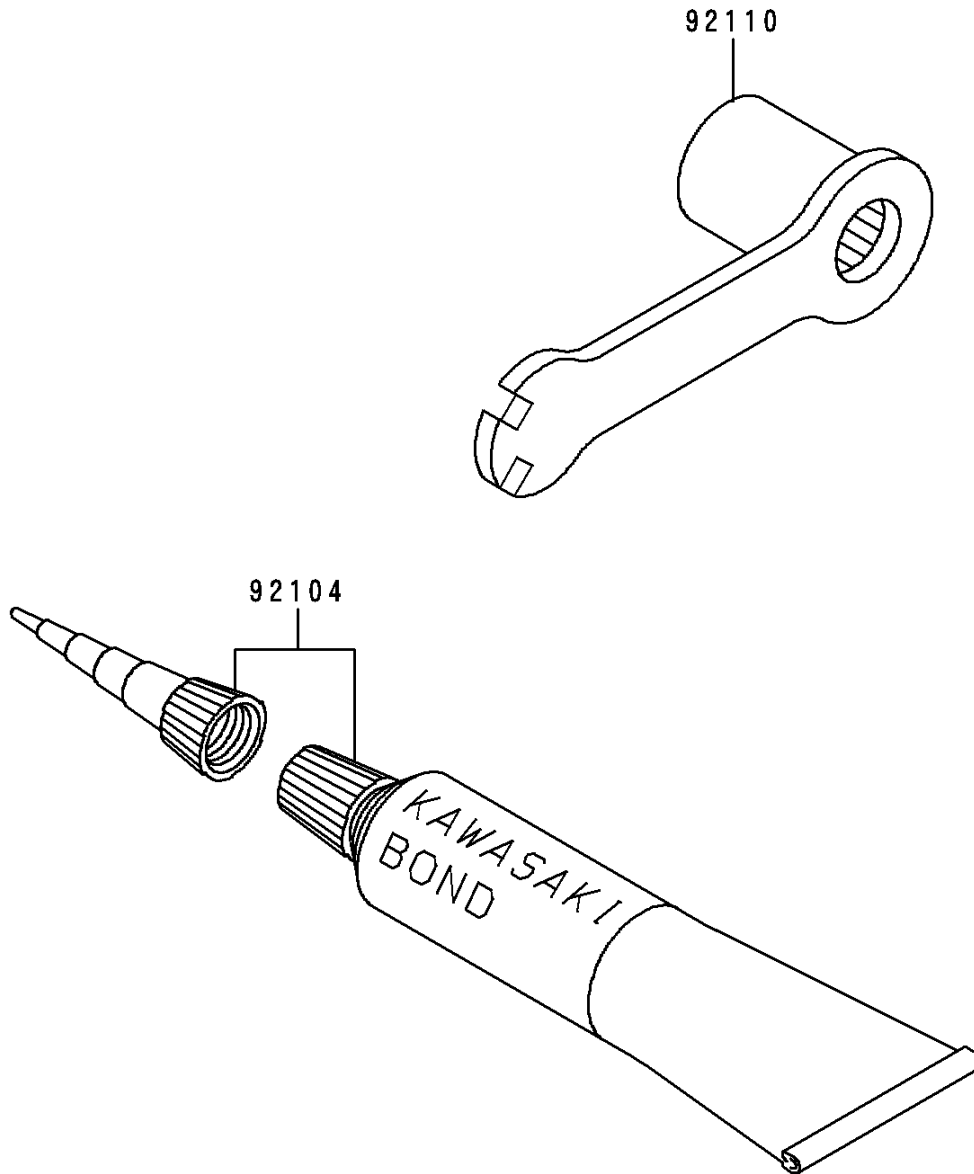

1994 KDX200 PARTS DIAGRAM

Tool

F2810

1994 KDX200 PARTS LIST

Tool

ITEM NAME	PART NUMBER	QUANTITY
GASKET-LIQUID,TUBE,100G,SILVER (Ref # 92104)	92104-002	1
TOOL-WRENCH,BOX,21MM&SPOKE (Ref # 92110)	92110-1142	1