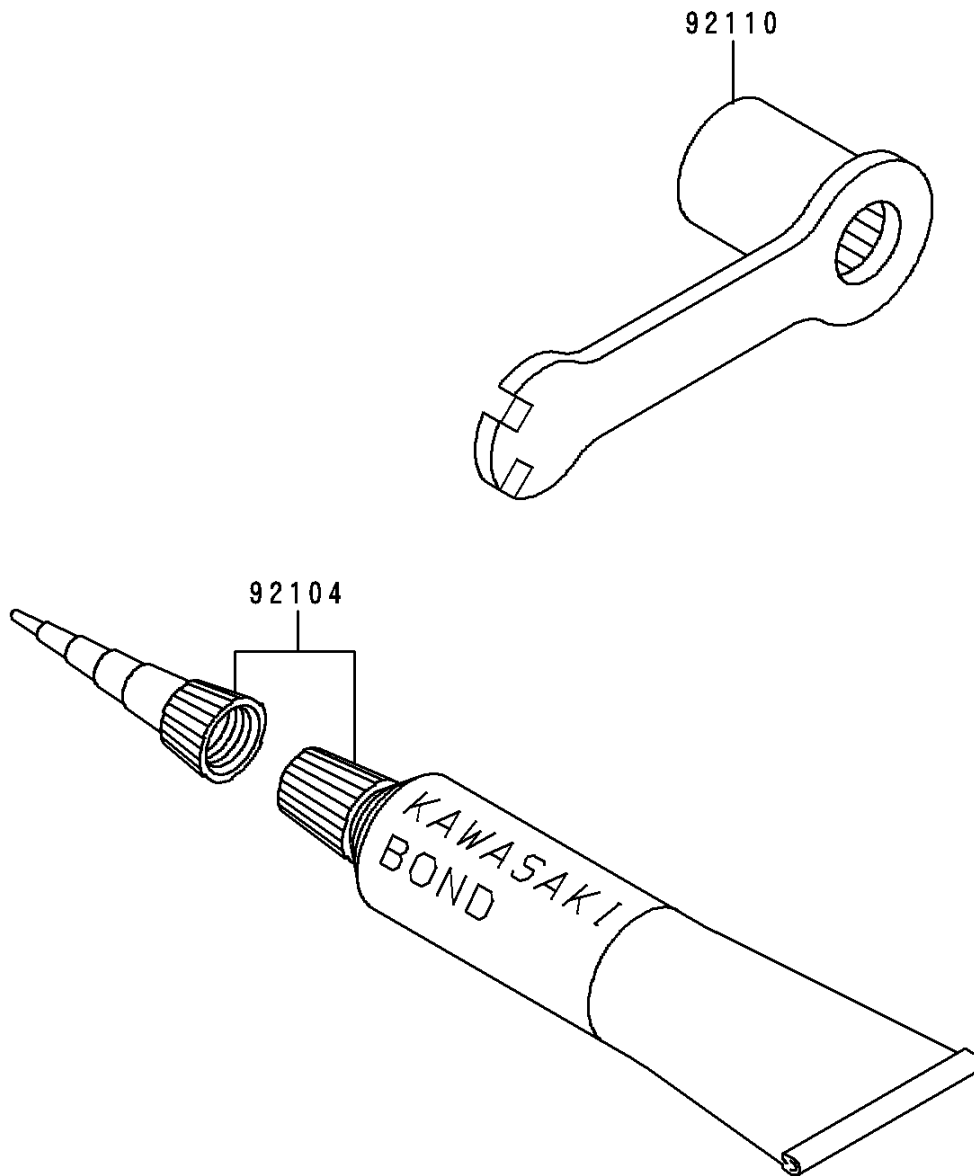

# 1992 KDX200 PARTS DIAGRAM

Tool

F2810

# 1992 KDX200 PARTS LIST

## Tool

ITEM NAME	PART NUMBER	QUANTITY
GASKET-LIQUID,TUBE,100G,SILVER (Ref # 92104)	92104-002	1
TOOL-WRENCH,BOX,21MM&SPOKE (Ref # 92110)	92110-1142	1