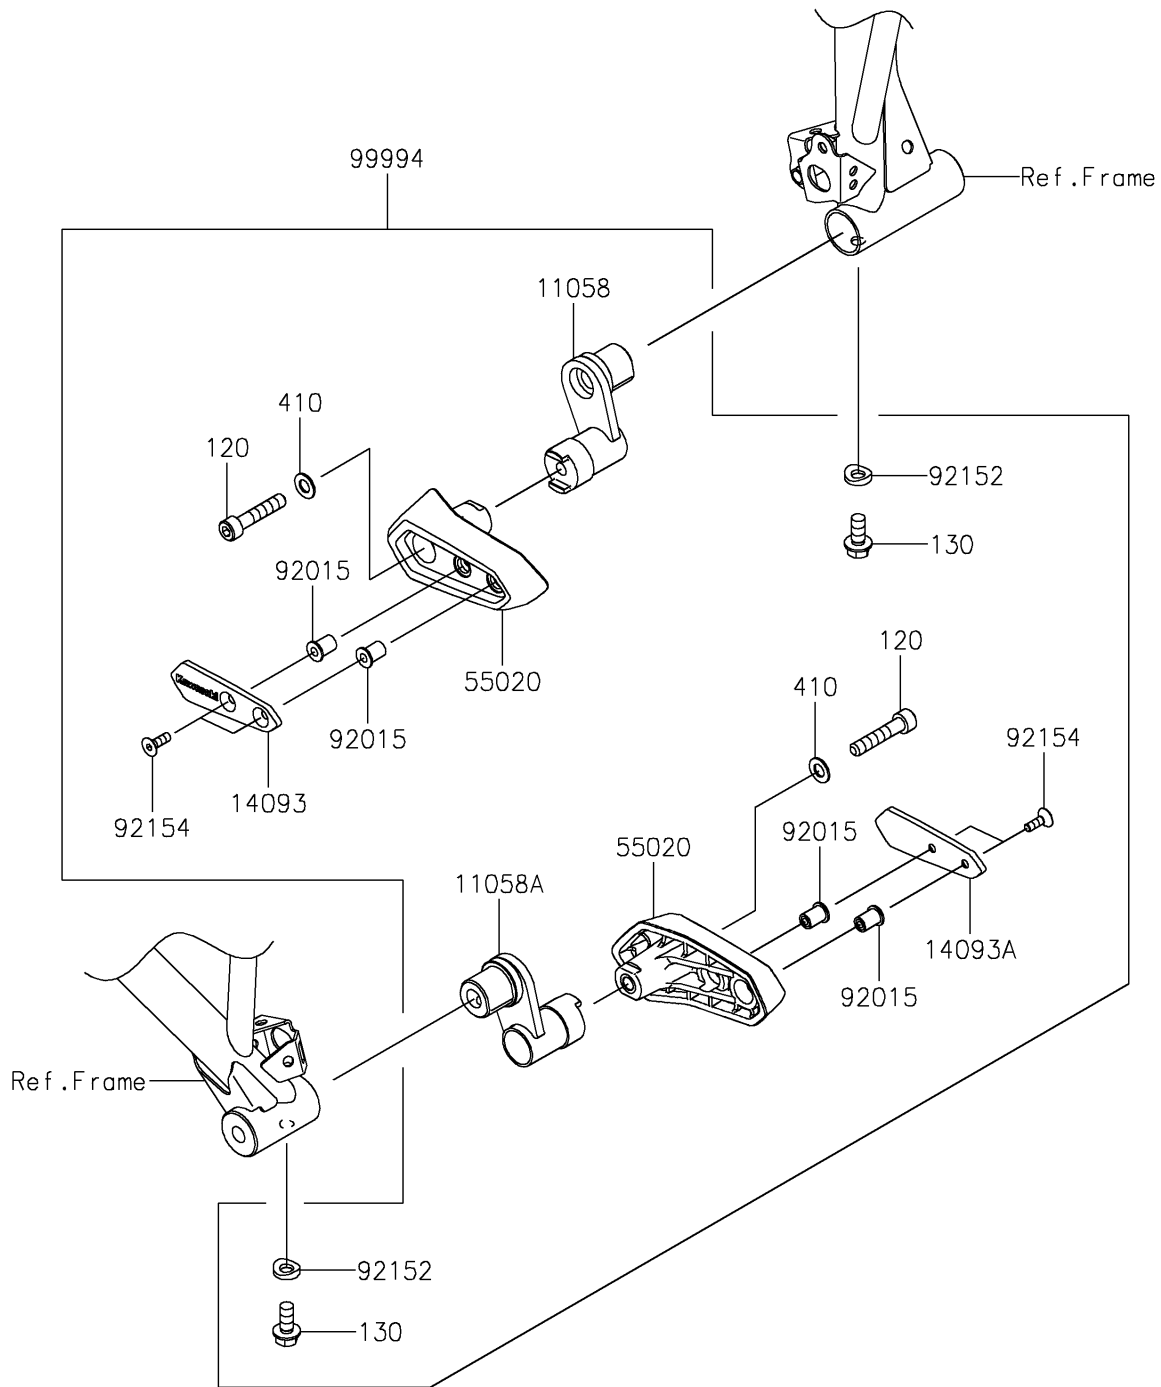

2026 Ninja 500 ABS PARTS DIAGRAM

Accessory(Slider)

F2910A

2026 Ninja 500 ABS PARTS LIST

Accessory(Slider)

ITEM NAME	PART NUMBER	QUANTITY
BRACKET,SLIDER,LH (Ref # 11058)	11058-1213	1
BRACKET,SLIDER,RH (Ref # 11058A)	11058-1214	1
COVER,SLIDER,LH (Ref # 14093)	14093-0971	1
COVER,SLIDER,RH (Ref # 14093A)	14093-0972	1
GUARD (Ref # 55020)	55020-2411	2
NUT,WELL,5MM (Ref # 92015)	92015-1757	4
COLLAR,8.3X16 (Ref # 92152)	92152-2423	2
BOLT,SOCKET,5X16 (Ref # 92154)	92154-4048	4
FRAME SLIDER (Ref # 99994)	99994-2006	1
BOLT-SOCKET,8X40 (Ref # 120)	120CA0840	2
BOLT-FLANGED,8X18 (Ref # 130)	130BB0818	2
WASHER-PLAIN-SMALL,8MM (Ref # 410)	410AA0800	2