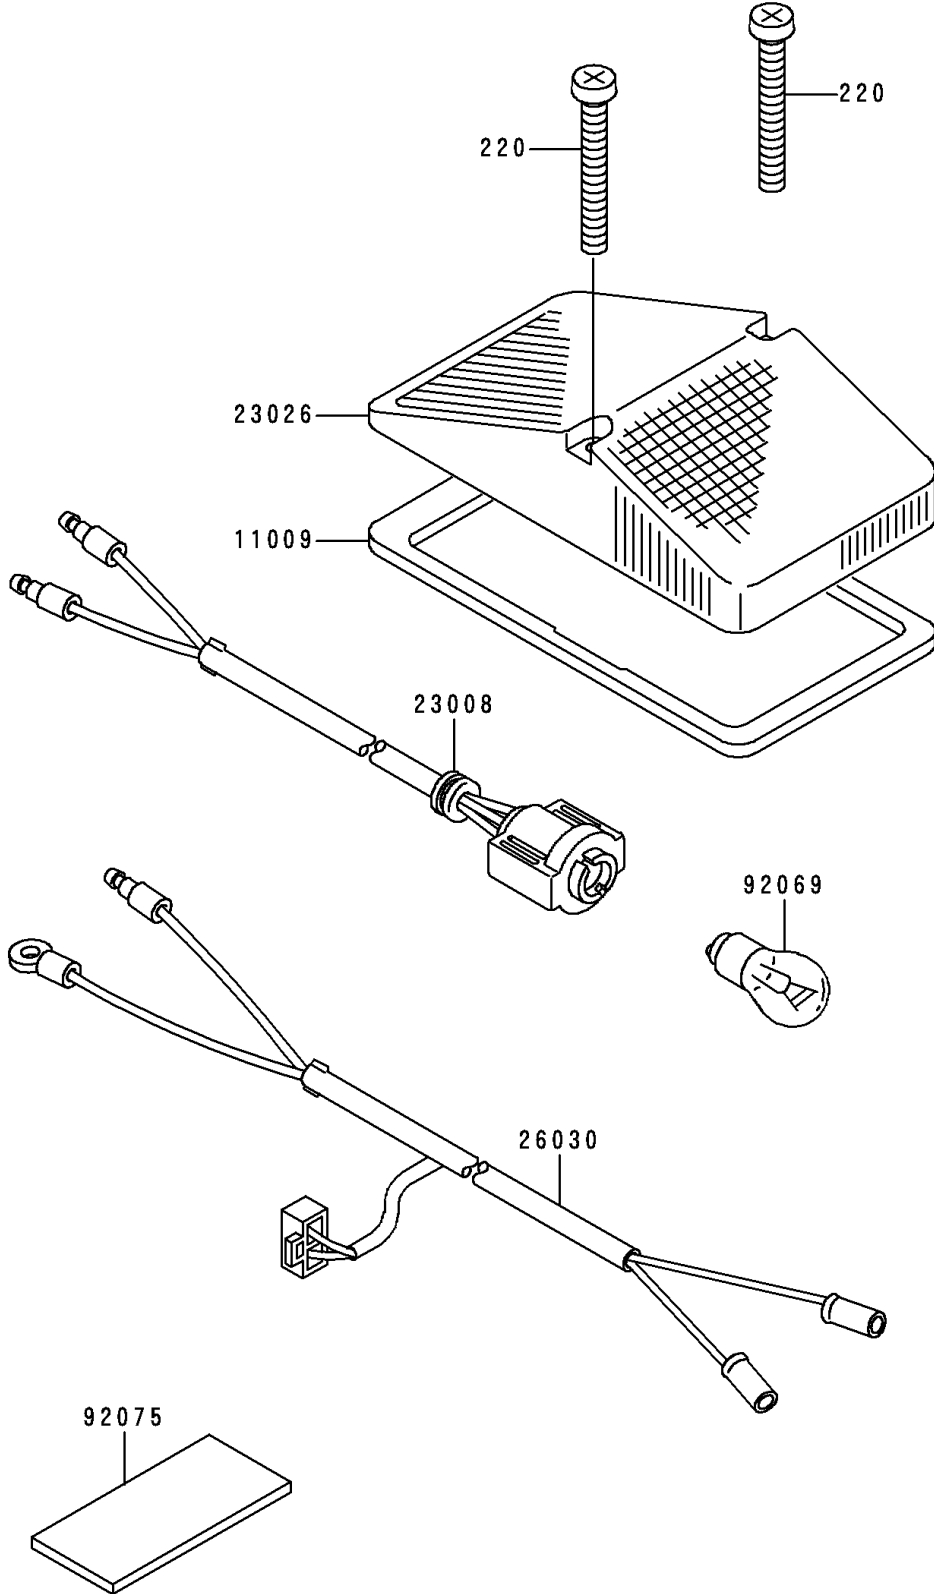

1992 KDX200 PARTS DIAGRAM

Tail Lamp

F2720

1992 KDX200 PARTS LIST

Tail Lamp

ITEM NAME	PART NUMBER	QUANTITY
SCREW-PAN-CROS (Ref # 220)	220B0445	2
GASKET,TAIL LAMP (Ref # 11009)	11009-1762	1
SOCKET-ASSY,TAIL LAMP (Ref # 23008)	23008-1404	1
LENS,TAIL LAMP (Ref # 23026)	23026-1104	1
HARNESS,TAIL LAMP (Ref # 26030)	26030-1036	1
BULB,12V 10W (Ref # 92069)	92069-1072	1
DAMPER,TAIL LAMP (Ref # 92075)	92075-1625	1