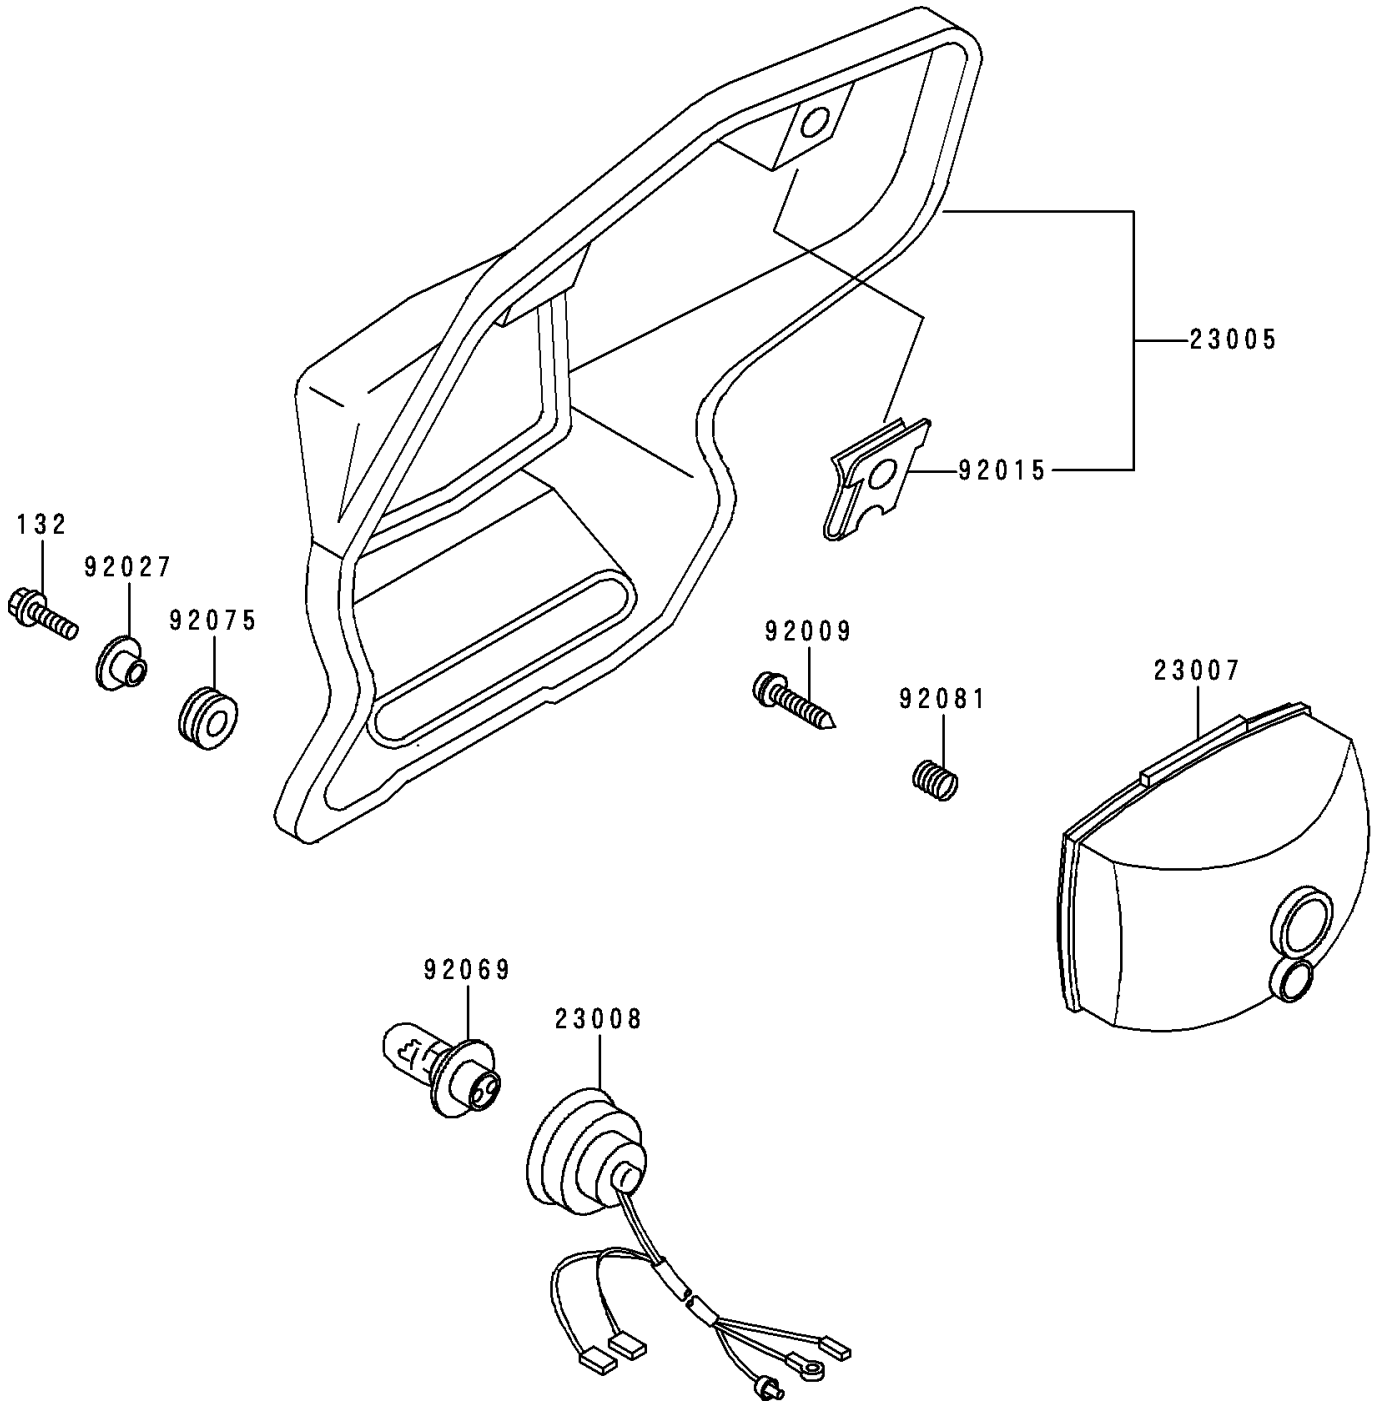

# 1992 KDX200 PARTS DIAGRAM

Head Lamp

F2710

## 1992 KDX200 PARTS LIST

### Head Lamp

ITEM NAME	PART NUMBER	QUANTITY
BOLT-FLANGED-SMALL (Ref # 132)	132G0620	2
BODY-COMP-HEAD LAMP, GREEN/WHIT (Ref # 23005)	23005-1093-AC	1
LENS-COMP, HEAD LAMP (Ref # 23007)	23007-1246	1
SOCKET-ASSY, HEAD LAMP (Ref # 23008)	23008-1435	1
SCREW (Ref # 92009)	92009-1583	1
NUT, 6MM (Ref # 92015)	92015-1826	2
COLLAR, L=9.6 (Ref # 92027)	92027-1045	2
BULB, 12V 30/30W (Ref # 92069)	92069-1080	1
DAMPER (Ref # 92075)	92075-1028	2
SPRING, FOCUS ADJUSTING (Ref # 92081)	92081-1519	1