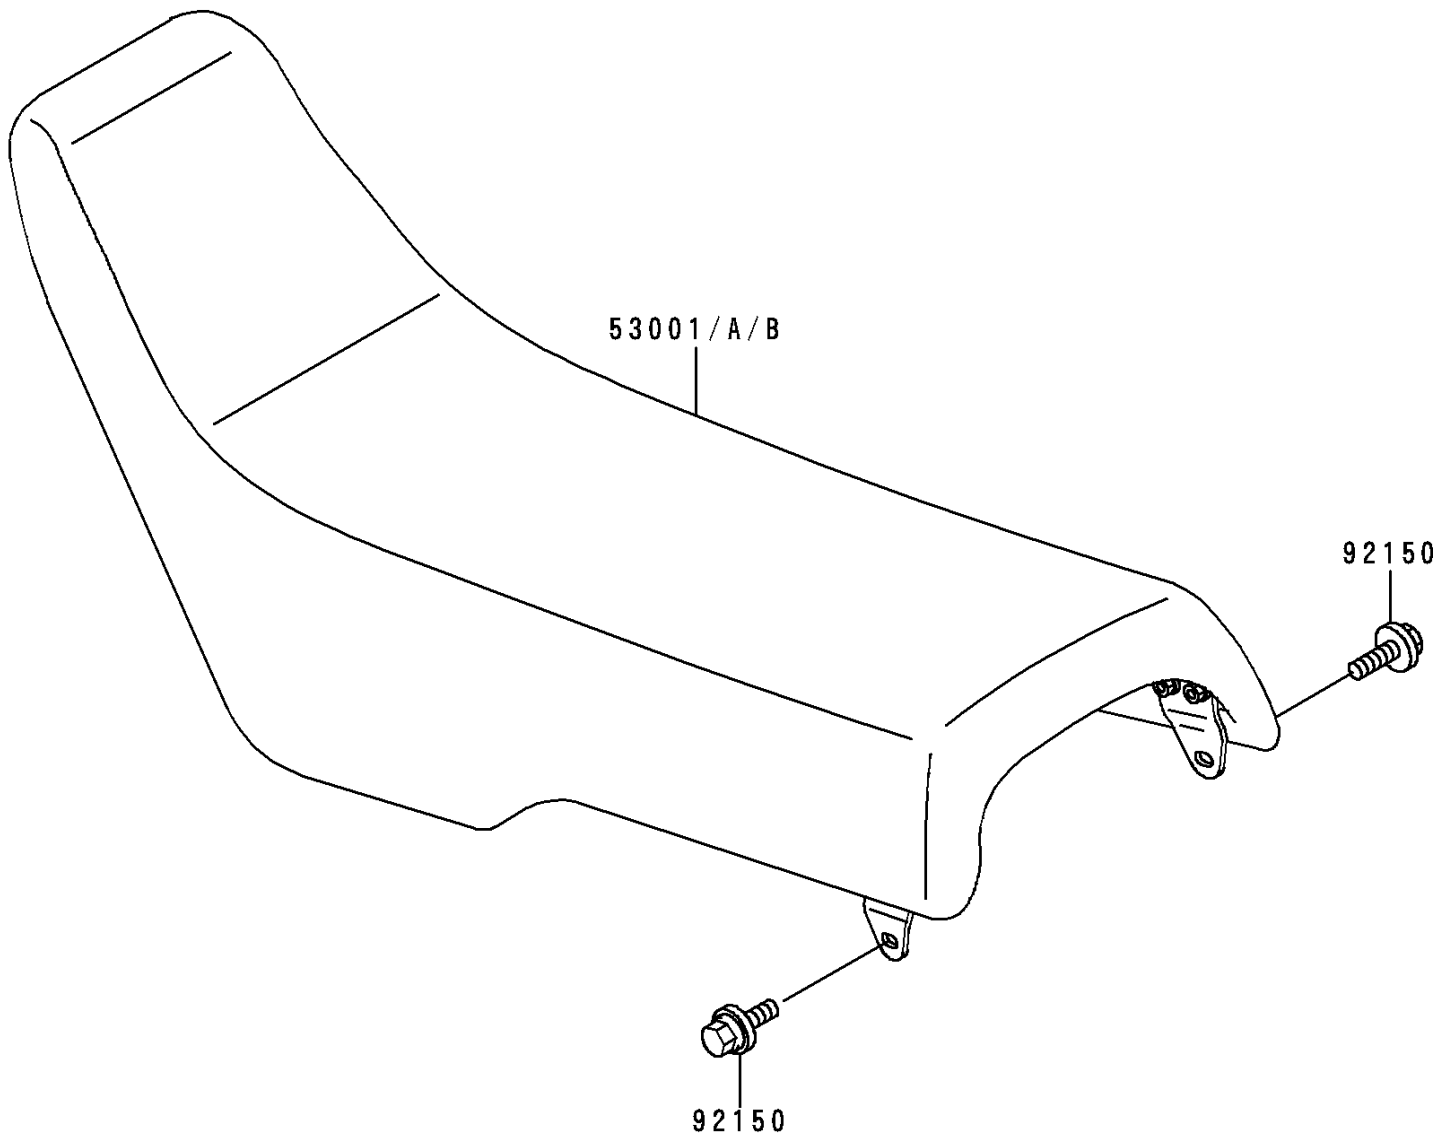

1994 KDX200 PARTS DIAGRAM

Seat

F2510

1994 KDX200 PARTS LIST

Seat

ITEM NAME	PART NUMBER	QUANTITY
SEAT-ASSY,BLUE 32 (Ref # 53001B)	53001-1729-LK	1
BOLT,6X20 (Ref # 92150)	92150-1339	2