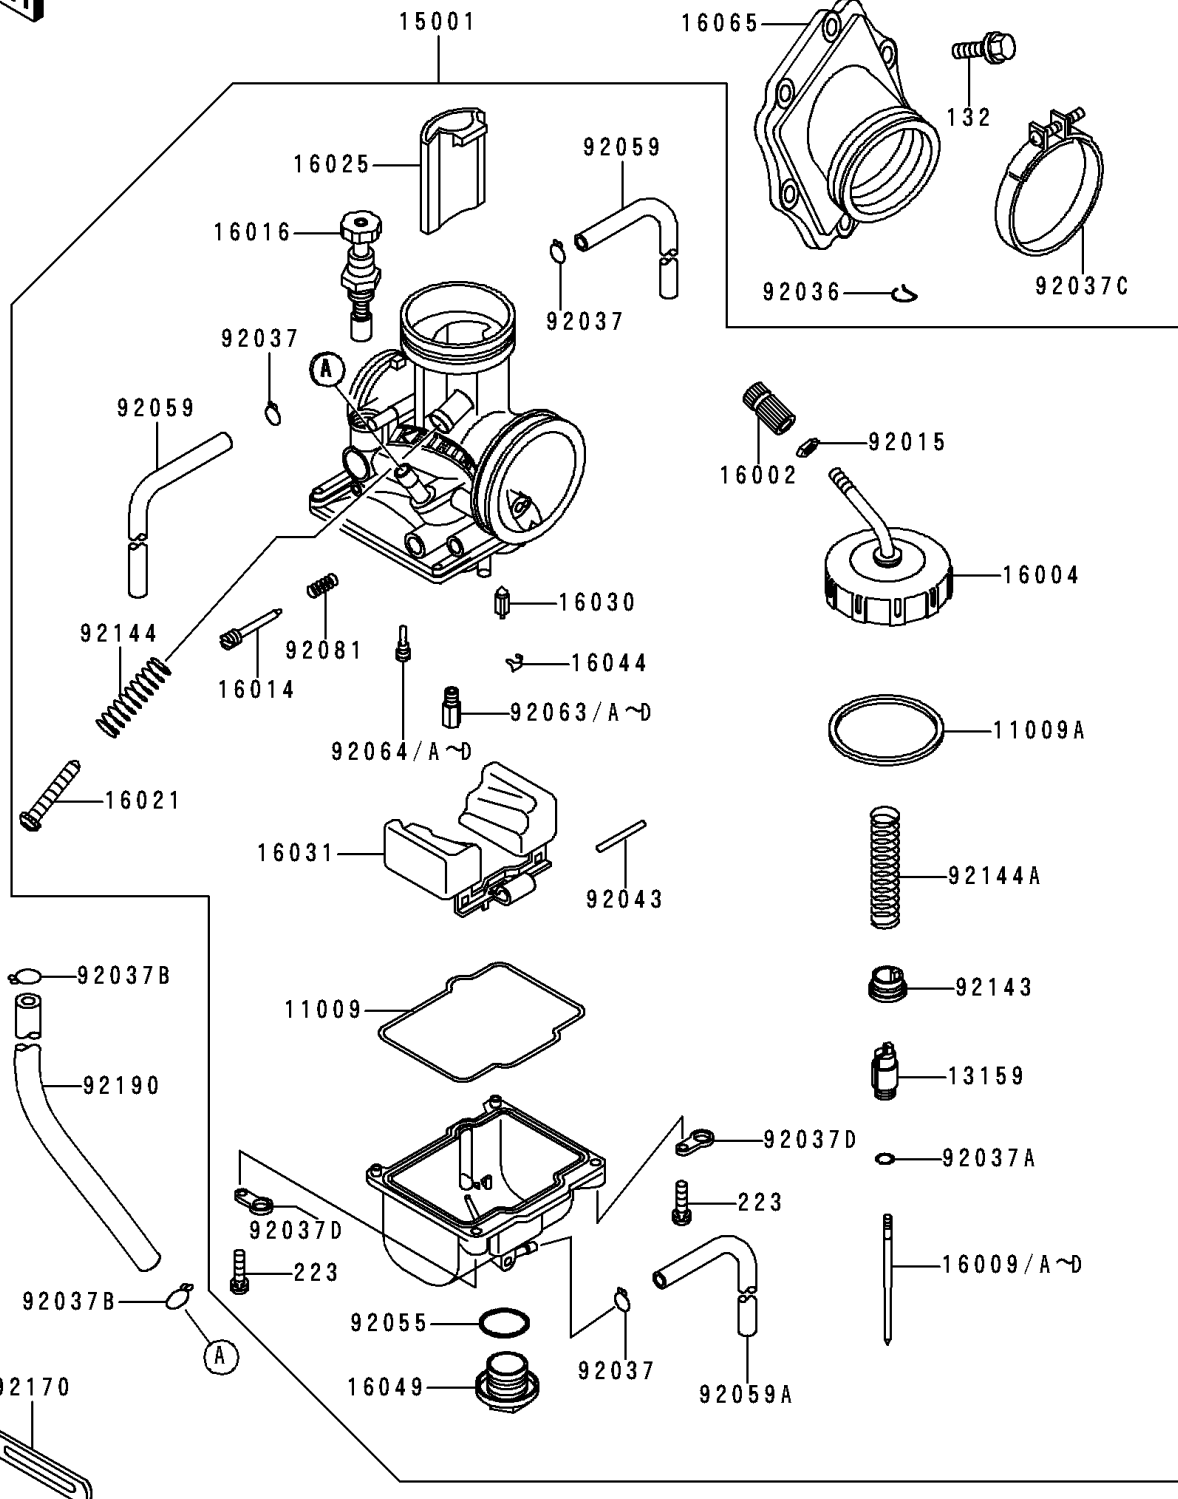

1994 KDX200 PARTS DIAGRAM

Carburetor

E1611