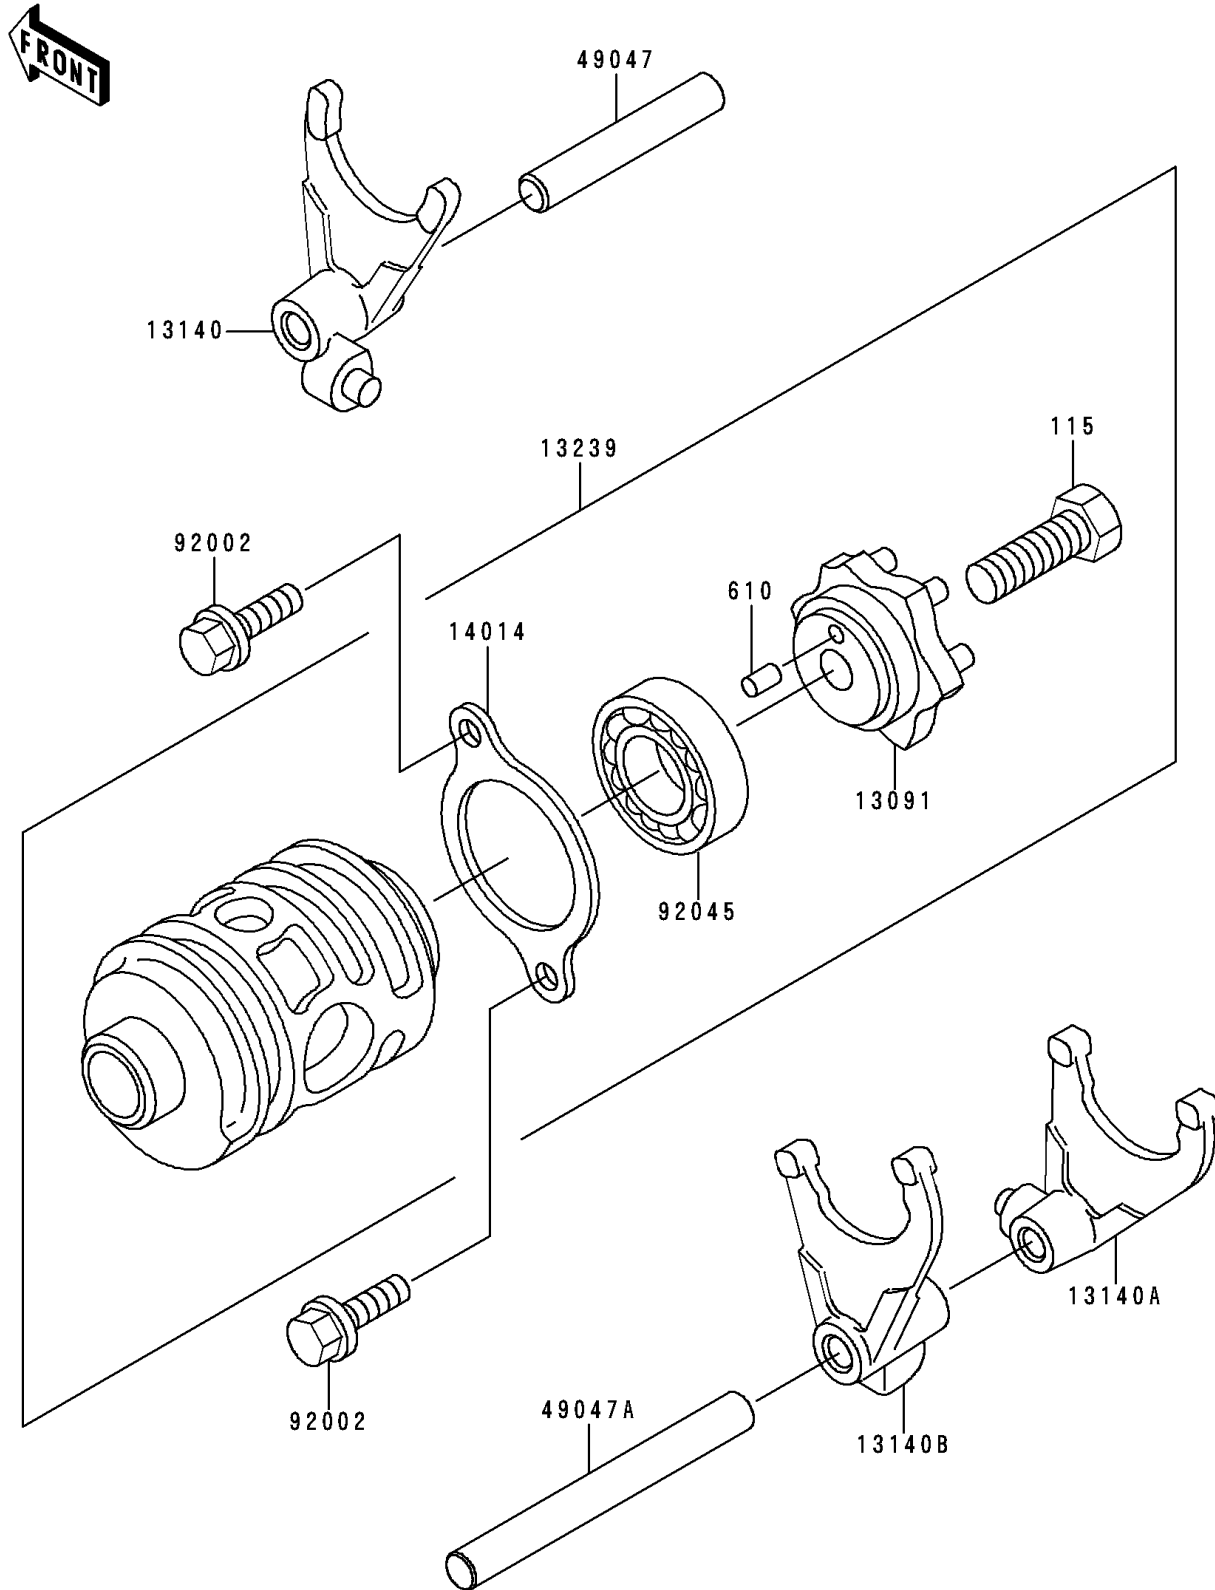

# 1994 KDX200 PARTS DIAGRAM

Change Drum/Shift Fork

E1362

# 1994 KDX200 PARTS LIST

## Change Drum/Shift Fork

ITEM NAME	PART NUMBER	QUANTITY
BOLT-SMALL-UPSET (Ref # 115)	115G0825	1
ROLLER,4X8 (Ref # 610)	610A0408	1
HOLDER,CHANGE DRUM (Ref # 13091)	13091-1364	1
FORK-SHIFT,5TH&TOP (Ref # 13140)	13140-1074	1
FORK-SHIFT,LOW&4TH (Ref # 13140A)	13140-1143	1
FORK-SHIFT,2ND&3RD (Ref # 13140B)	13140-1144	1
DRUM-ASSY-CHANGE (Ref # 13239)	13239-1125	1
PLATE-POSITION (Ref # 14014)	14014-1020	1
ROD-SHIFT,8X58 (Ref # 49047)	49047-1017	1
ROD-SHIFT,8X82.5 (Ref # 49047A)	49047-1065	1
BOLT,6X12 (Ref # 92002)	92002-1563	2
BEARING-BALL,#6905 (Ref # 92045)	92045-036	1