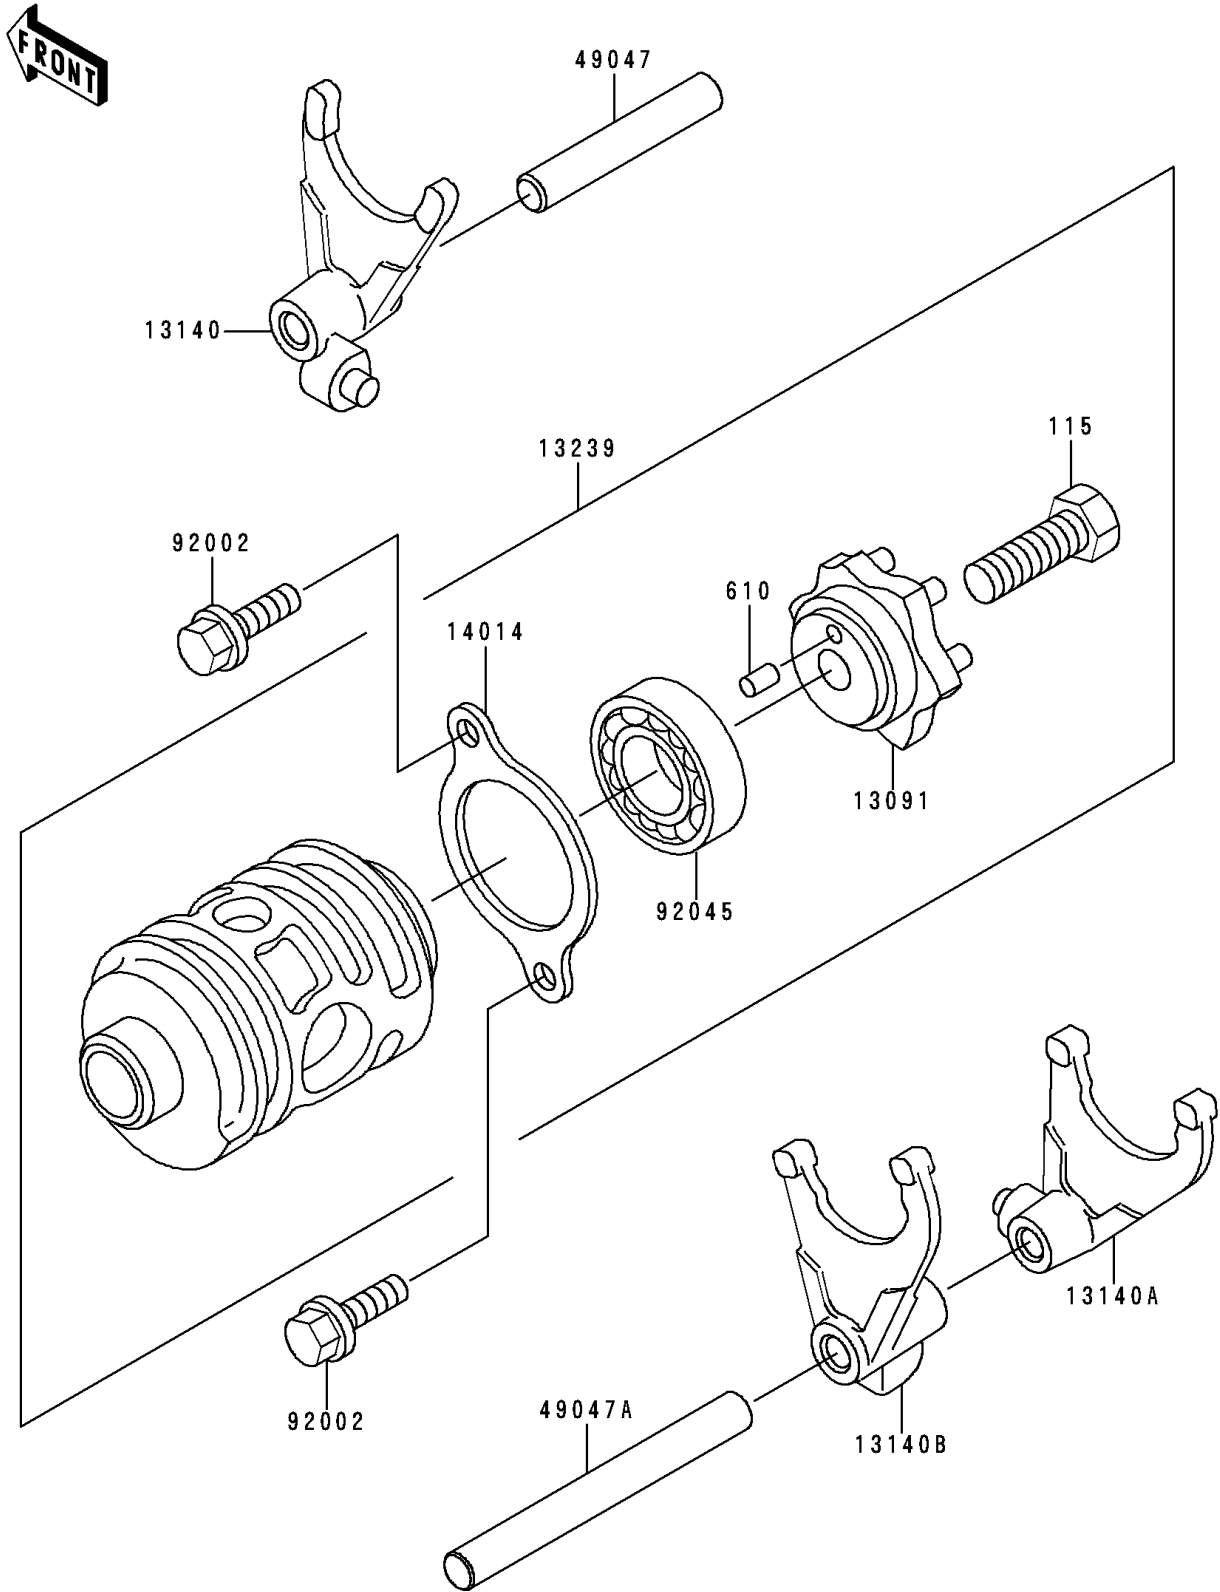

1993 KDX200 PARTS DIAGRAM

Change Drum/Shift Fork

E1362