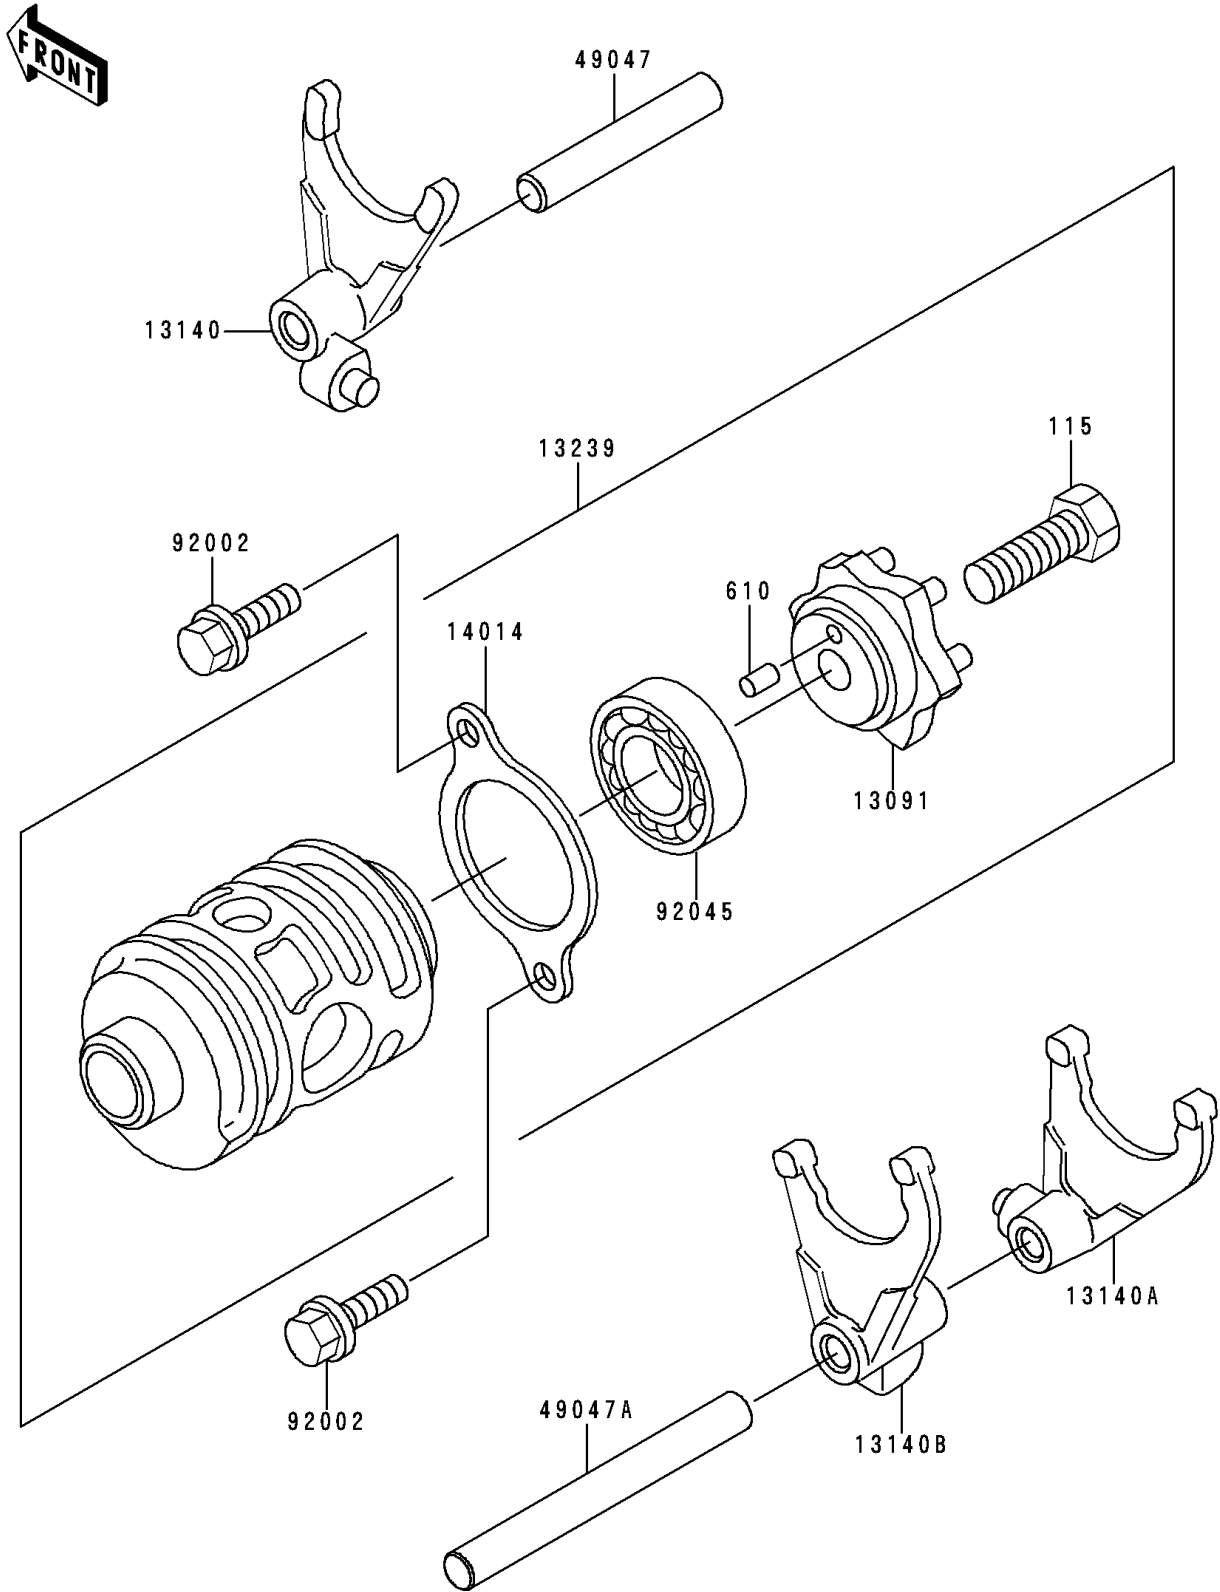

# 1993 KDX200 PARTS DIAGRAM

## Change Drum/Shift Fork

E1362

# 1993 KDX200 PARTS LIST

## Change Drum/Shift Fork

ITEM NAME	PART NUMBER	QUANTITY
BOLT-SMALL-UPSET (Ref # 115)	115G0825	1
ROLLER,4X8 (Ref # 610)	610A0408	1
HOLDER,CHANGE DRUM (Ref # 13091)	13091-1364	1
FORK-SHIFT,5TH&TOP (Ref # 13140)	13140-1074	1
FORK-SHIFT,LOW&4TH (Ref # 13140A)	13140-1143	1
FORK-SHIFT,2ND&3RD (Ref # 13140B)	13140-1144	1
DRUM-ASSY-CHANGE (Ref # 13239)	13239-1125	1
PLATE-POSITION (Ref # 14014)	14014-1020	1
ROD-SHIFT,8X58 (Ref # 49047)	49047-1017	1
ROD-SHIFT,8X82.5 (Ref # 49047A)	49047-1065	1
BOLT,6X12 (Ref # 92002)	92002-1563	2
BEARING-BALL,#6905 (Ref # 92045)	92045-036	1