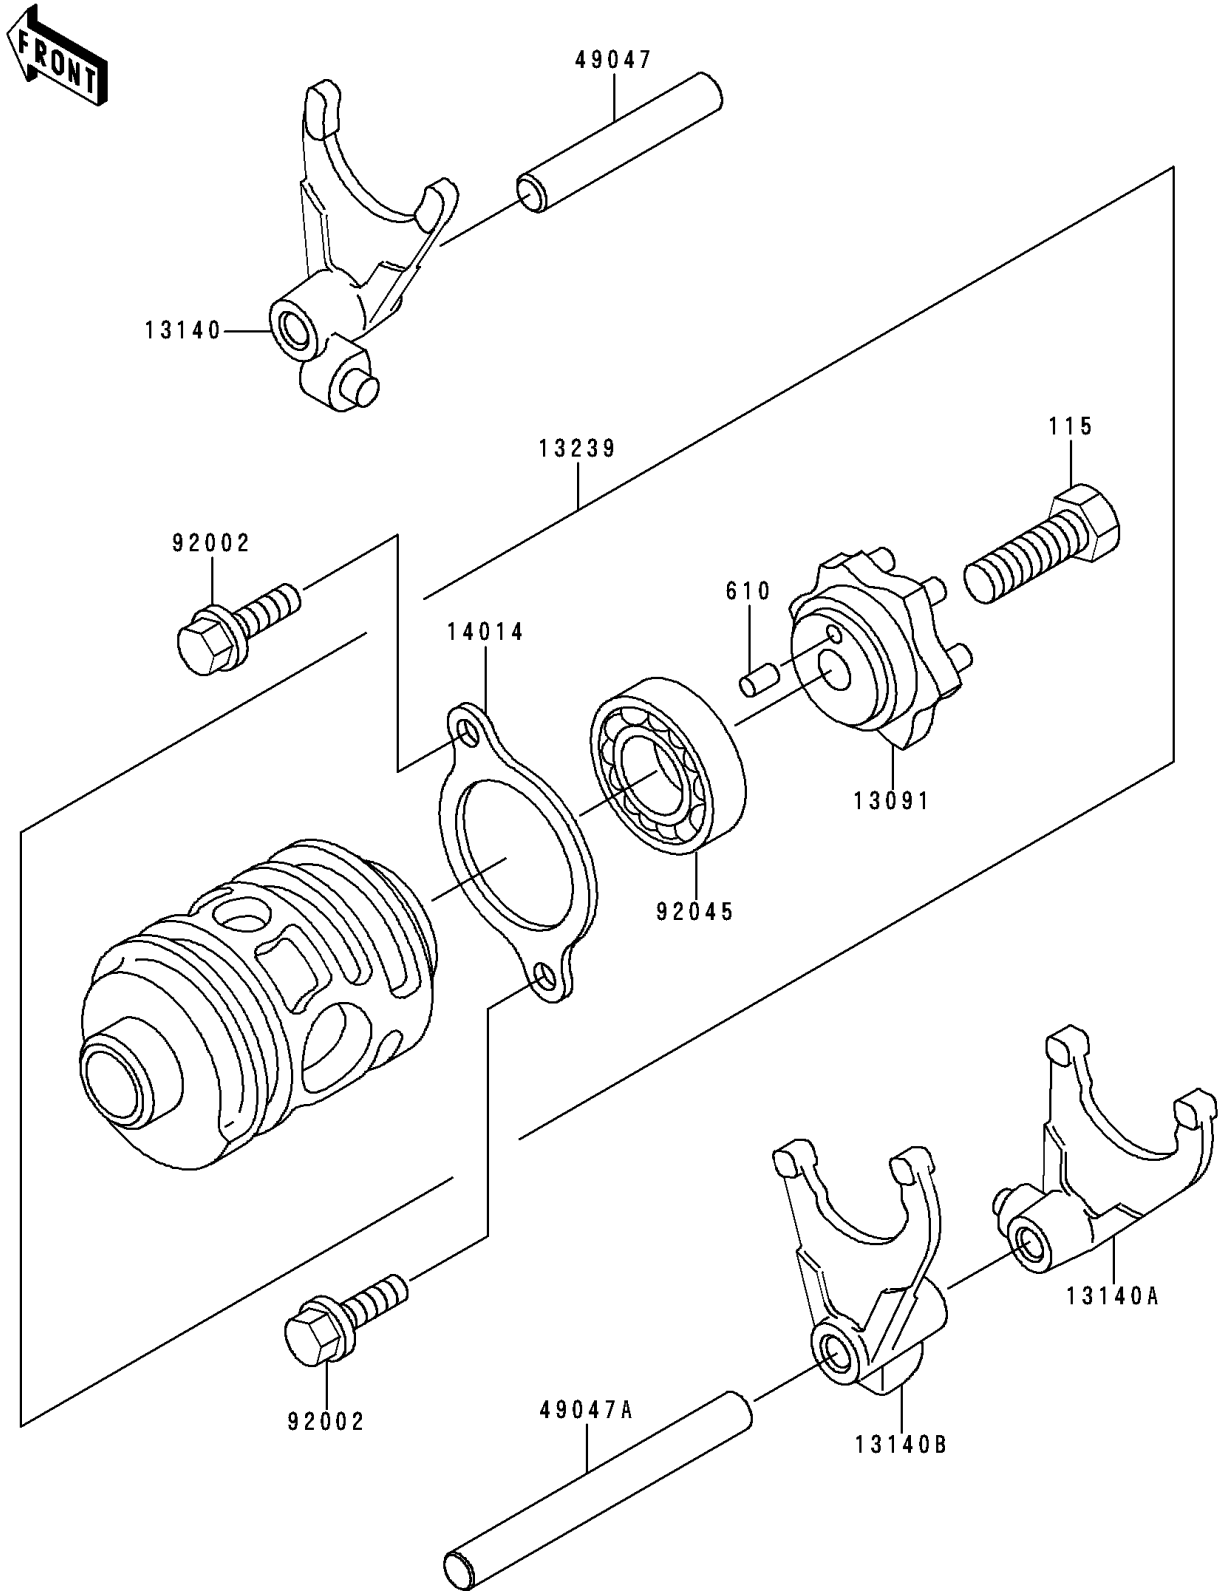

1992 KDX200 PARTS DIAGRAM

Change Drum/Shift Fork

E1362

1992 KDX200 PARTS LIST

Change Drum/Shift Fork

ITEM NAME	PART NUMBER	QUANTITY
BOLT-SMALL-UPSET (Ref # 115)	115G0825	1
ROLLER,4X8 (Ref # 610)	610A0408	1
HOLDER,CHANGE DRUM (Ref # 13091)	13091-1364	1
FORK-SHIFT,5TH&TOP (Ref # 13140)	13140-1074	1
FORK-SHIFT,LOW&4TH (Ref # 13140A)	13140-1143	1
FORK-SHIFT,2ND&3RD (Ref # 13140B)	13140-1144	1
DRUM-ASSY-CHANGE (Ref # 13239)	13239-1125	1
PLATE-POSITION (Ref # 14014)	14014-1020	1
ROD-SHIFT,8X58 (Ref # 49047)	49047-1017	1
ROD-SHIFT,8X82.5 (Ref # 49047A)	49047-1065	1
BOLT,6X12 (Ref # 92002)	92002-1563	2
BEARING-BALL,#6905 (Ref # 92045)	92045-036	1