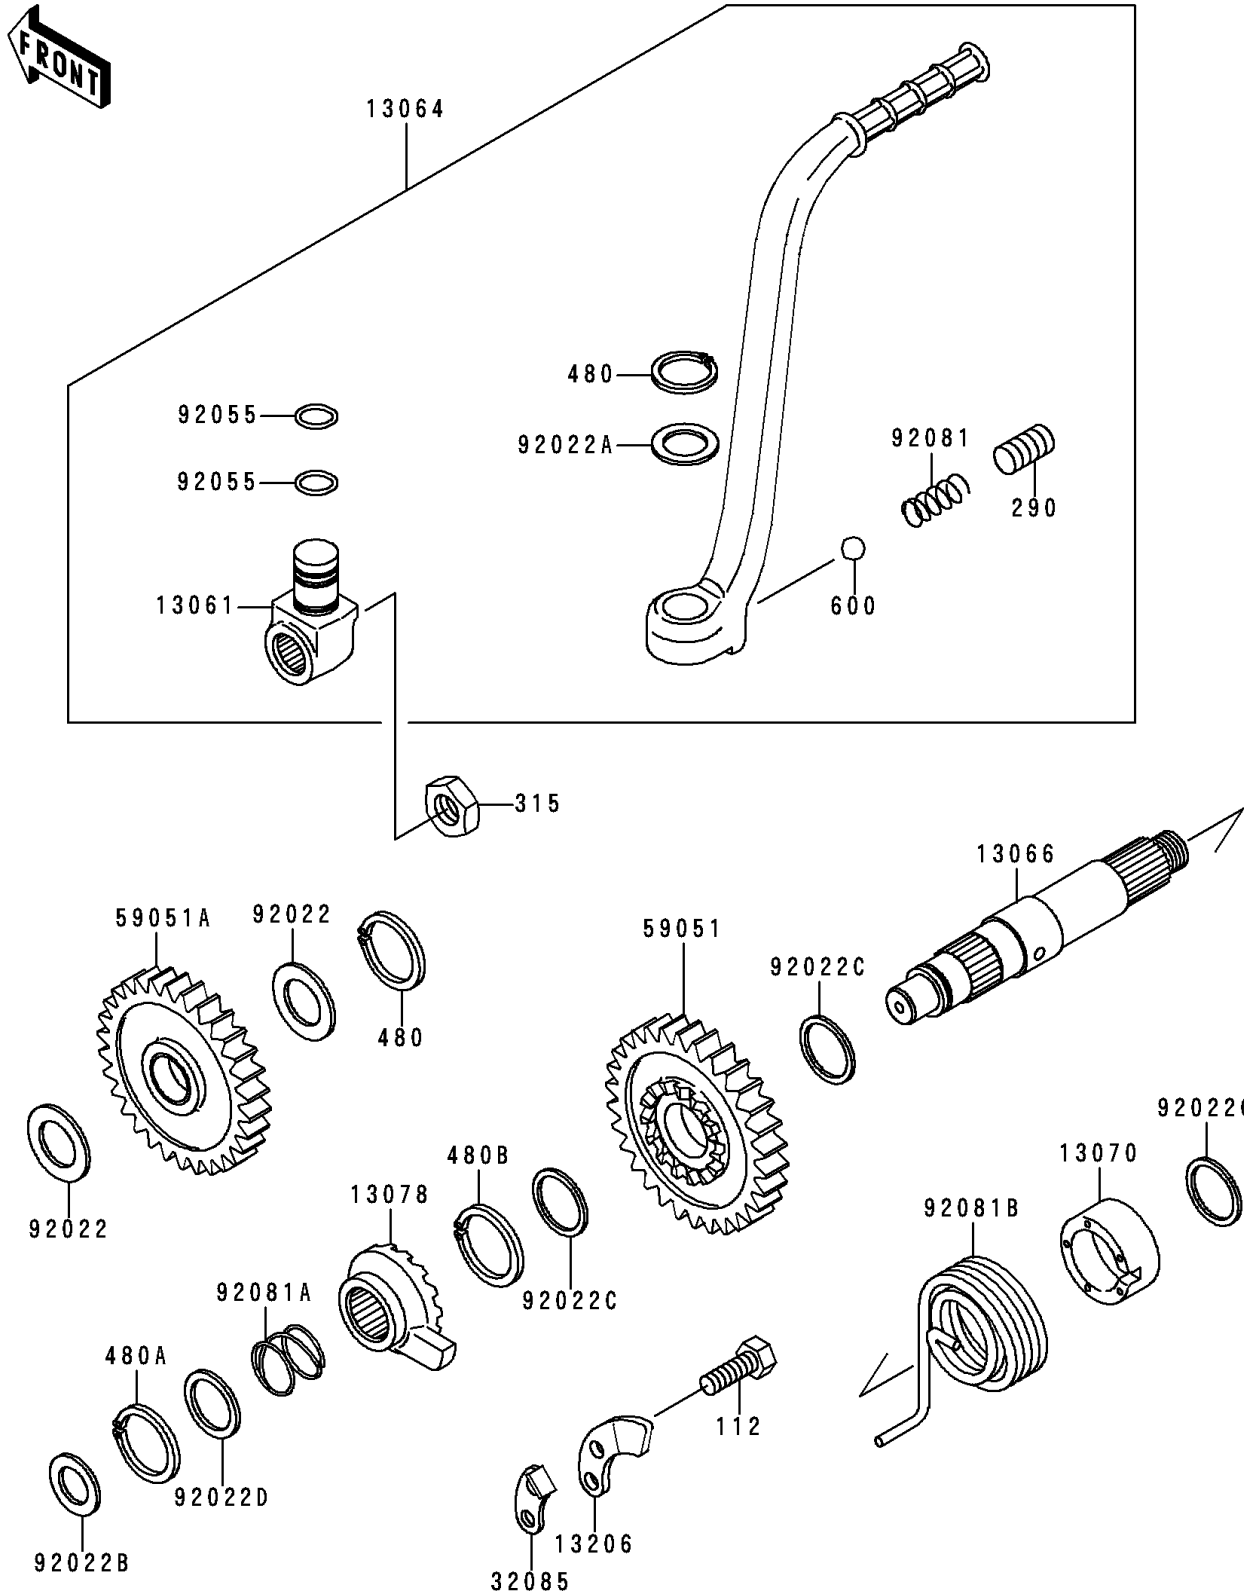

# 1994 KDX200 PARTS DIAGRAM

# 1994 KDX200 PARTS LIST

## Kickstarter Mechanism

ITEM NAME	PART NUMBER	QUANTITY
BOLT-UPSET (Ref # 112)	112Y0618	2
SCREW-SET-SOCKET,8X8 (Ref # 290)	290Q0808	1
NUT-HEX-FINE (Ref # 315)	315G1200	1
CIRCLIP-TYPE-C,15MM (Ref # 480)	480J1500	2
CIRCLIP-TYPE-C,16MM (Ref # 480A)	480J1600	1
CIRCLIP-TYPE-C,18MM (Ref # 480B)	480J1800	1
BALL-STEEL,1/4" (Ref # 600)	600A0800	1
BOSS,KICK PEDAL (Ref # 13061)	13061-1284	1
LEVER-ASSY-KICK,PEDAL (Ref # 13064)	13064-1148	1
SHAFT-KICK (Ref # 13066)	13066-1071	1
GUIDE,KICK SPRING (Ref # 13070)	13070-1063	1
RATCHET (Ref # 13078)	13078-1063	1
GUIDE-KICK (Ref # 13206)	13206-1061	1
STOPPER,KICKSTARTER (Ref # 32085)	32085-1016	1
GEAR-SPUR,KICKSTARTER (Ref # 59051)	59051-1224	1
GEAR-SPUR,KICK,30T (Ref # 59051A)	59051-1309	1
WASHER,15.3X25X0.5 (Ref # 92022)	92022-1045	2
WASHER,16.3X24X1 (Ref # 92022A)	92022-1205	1
WASHER,12.3X20X0.5 (Ref # 92022B)	92022-269	1
WASHER,18.3X22X0.5 (Ref # 92022C)	92022-271	3
WASHER,16.8X22X0.5 (Ref # 92022D)	92022-315	1
RING-O,10X1.5 (Ref # 92055)	92055-061	2
SPRING,KICK PEDAL (Ref # 92081)	92081-020	1
SPRING,RATCHET (Ref # 92081A)	92081-122	1
SPRING,KICKSTARTER (Ref # 92081B)	92081-1926	1