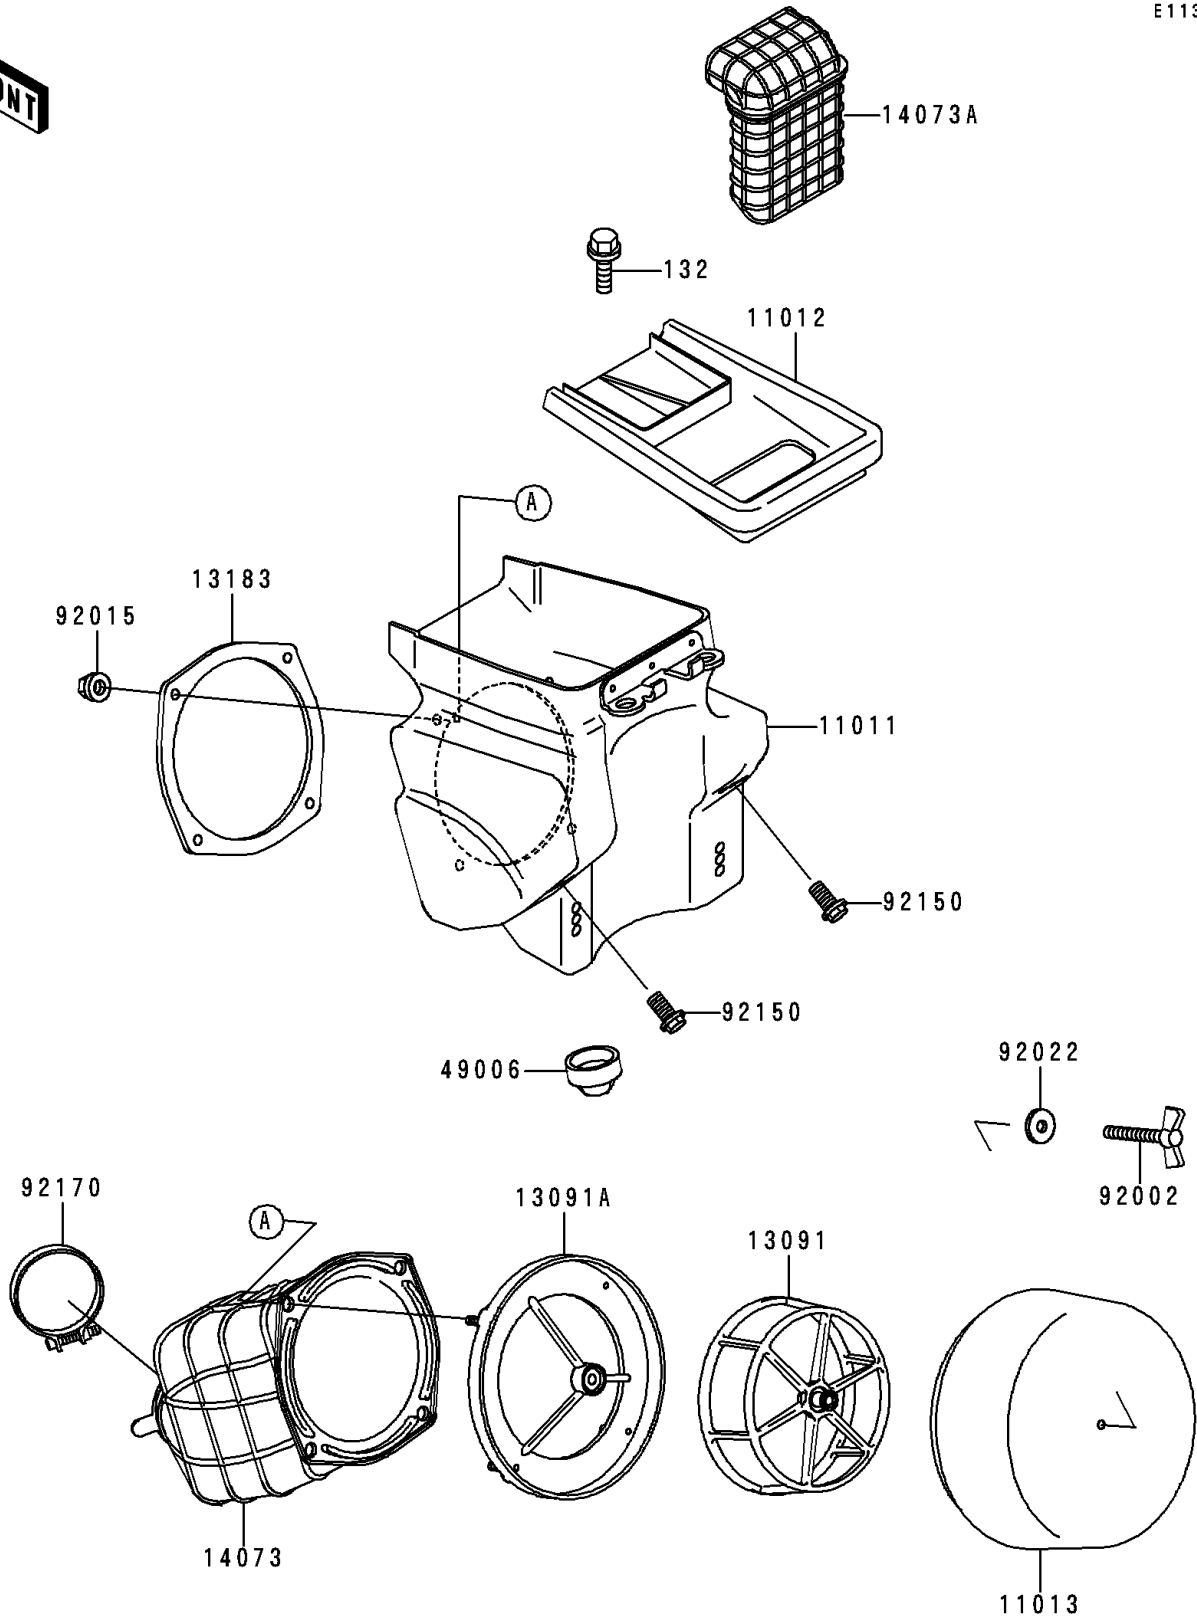

1994 KDX200 PARTS DIAGRAM

Air Cleaner

E1130

1994 KDX200 PARTS LIST

Air Cleaner

ITEM NAME	PART NUMBER	QUANTITY
BOLT-FLANGED-SMALL (Ref # 132)	132G0612	1
CASE-AIR FILTER (Ref # 11011)	11011-1297	1
CAP,AIR FILTER (Ref # 11012)	11012-1691	1
ELEMENT-AIR FILTER (Ref # 11013)	11013-1260	1
HOLDER,ELEMENT (Ref # 13091)	13091-1454	1
HOLDER (Ref # 13091A)	13091-1951	1
PLATE,DUCT FITTING (Ref # 13183)	13183-1046	1
DUCT,AIR FILTER (Ref # 14073)	14073-1362	1
DUCT,AIR INLET (Ref # 14073A)	14073-1577	1
BOOT (Ref # 49006)	49006-1248	1
BOLT,WING (Ref # 92002)	92002-1719	1
NUT,FLANGED,5MM (Ref # 92015)	92015-1259	4
WASHER,6.5X20X1.6 (Ref # 92022)	92022-125	1
BOLT,FLANGED,6X16 (Ref # 92150)	92150-1506	2
CLAMP,65MM (Ref # 92170)	92170-1526	1