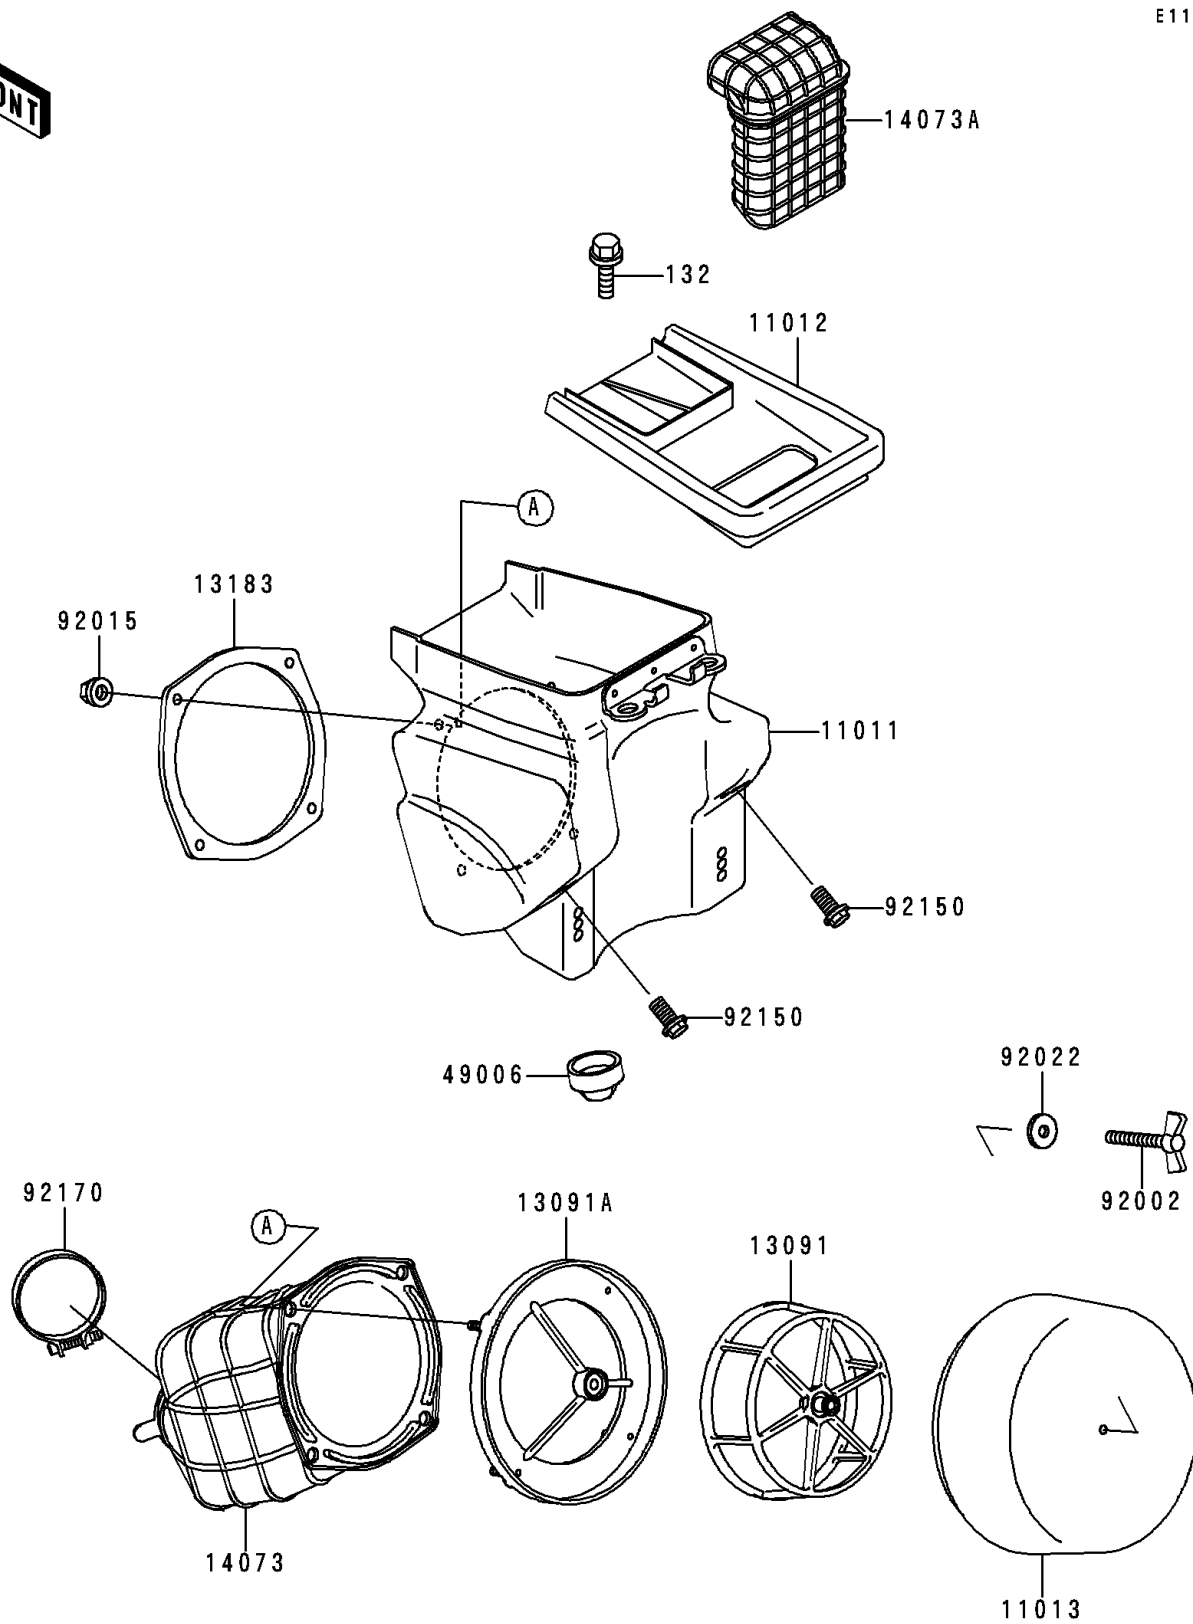

1993 KDX200 PARTS DIAGRAM

Air Cleaner

E1130

1993 KDX200 PARTS LIST

Air Cleaner

ITEM NAME	PART NUMBER	QUANTITY
BOLT-FLANGED-SMALL (Ref # 132)	132G0612	1
CASE-AIR FILTER (Ref # 11011)	11011-1297	1
CAP,AIR FILTER (Ref # 11012)	11012-1691	1
ELEMENT-AIR FILTER (Ref # 11013)	11013-1260	1
HOLDER,ELEMENT (Ref # 13091)	13091-1454	1
HOLDER (Ref # 13091A)	13091-1951	1
PLATE,DUCT FITTING (Ref # 13183)	13183-1046	1
DUCT,AIR FILTER (Ref # 14073)	14073-1362	1
DUCT,AIR INLET (Ref # 14073A)	14073-1577	1
BOOT (Ref # 49006)	49006-1248	1
BOLT,WING (Ref # 92002)	92002-1719	1
NUT,FLANGED,5MM (Ref # 92015)	92015-1259	4
WASHER,6.5X20X1.6 (Ref # 92022)	92022-125	1
BOLT,FLANGED,6X16 (Ref # 92150)	92150-1506	2
CLAMP,65MM (Ref # 92170)	92170-1526	1