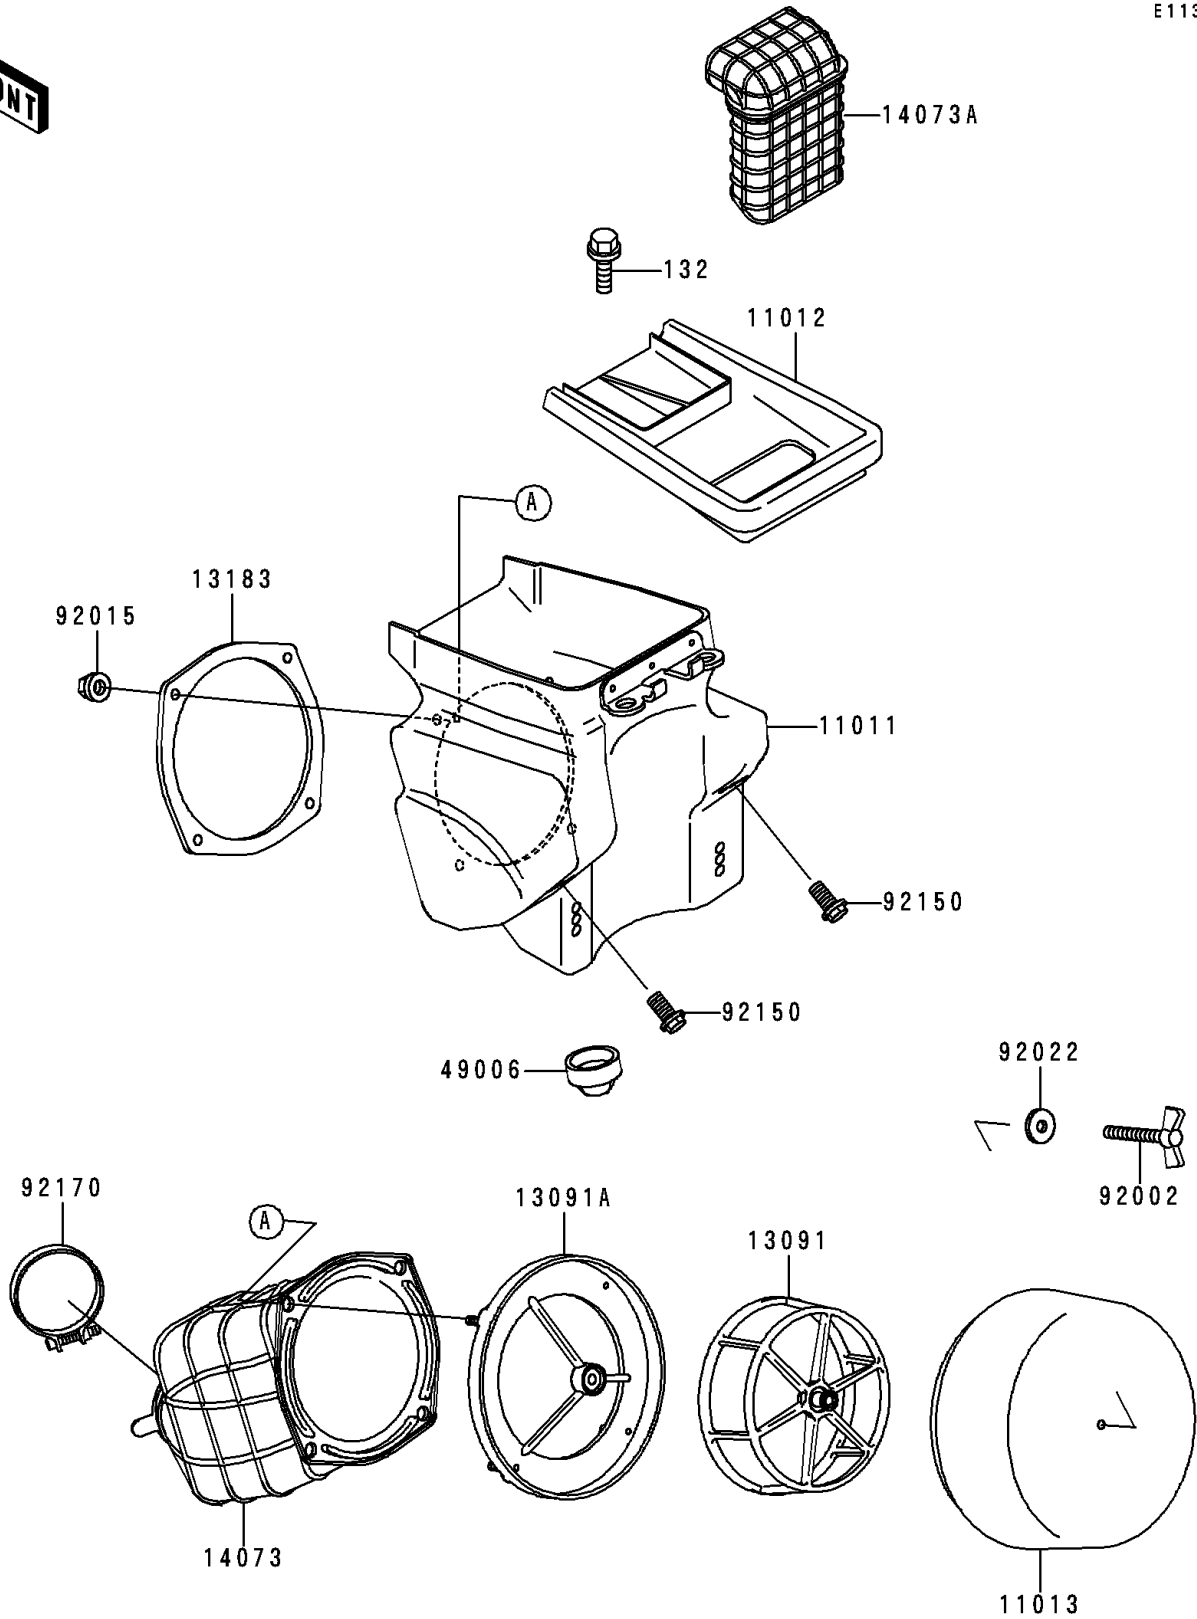

1993 KDX200 PARTS DIAGRAM

Air Cleaner

E1130

1993 KDX200 PARTS LIST

Air Cleaner

ITEM NAME	PART NUMBER	QUANTITY
BOLT-FLANGED-SMALL (Ref # 132)	132G0612	1
CASE-AIR FILTER (Ref # 11011)	11011-1297	1
CAP,AIR FILTER (Ref # 11012)	11012-1691	1
ELEMENT-AIR FILTER (Ref # 11013)	11013-1260	1
HOLDER,ELEMENT (Ref # 13091)	13091-1454	1
HOLDER (Ref # 13091A)	13091-1951	1
PLATE,DUCT FITTING (Ref # 13183)	13183-1046	1
DUCT,AIR FILTER (Ref # 14073)	14073-1362	1
DUCT,AIR INLET (Ref # 14073A)	14073-1577	1
BOOT (Ref # 49006)	49006-1248	1
BOLT,WING (Ref # 92002)	92002-1719	1
NUT,FLANGED,5MM (Ref # 92015)	92015-1259	4
WASHER,6.5X20X1.6 (Ref # 92022)	92022-125	1
BOLT,FLANGED,6X16 (Ref # 92150)	92150-1506	2
CLAMP,65MM (Ref # 92170)	92170-1526	1