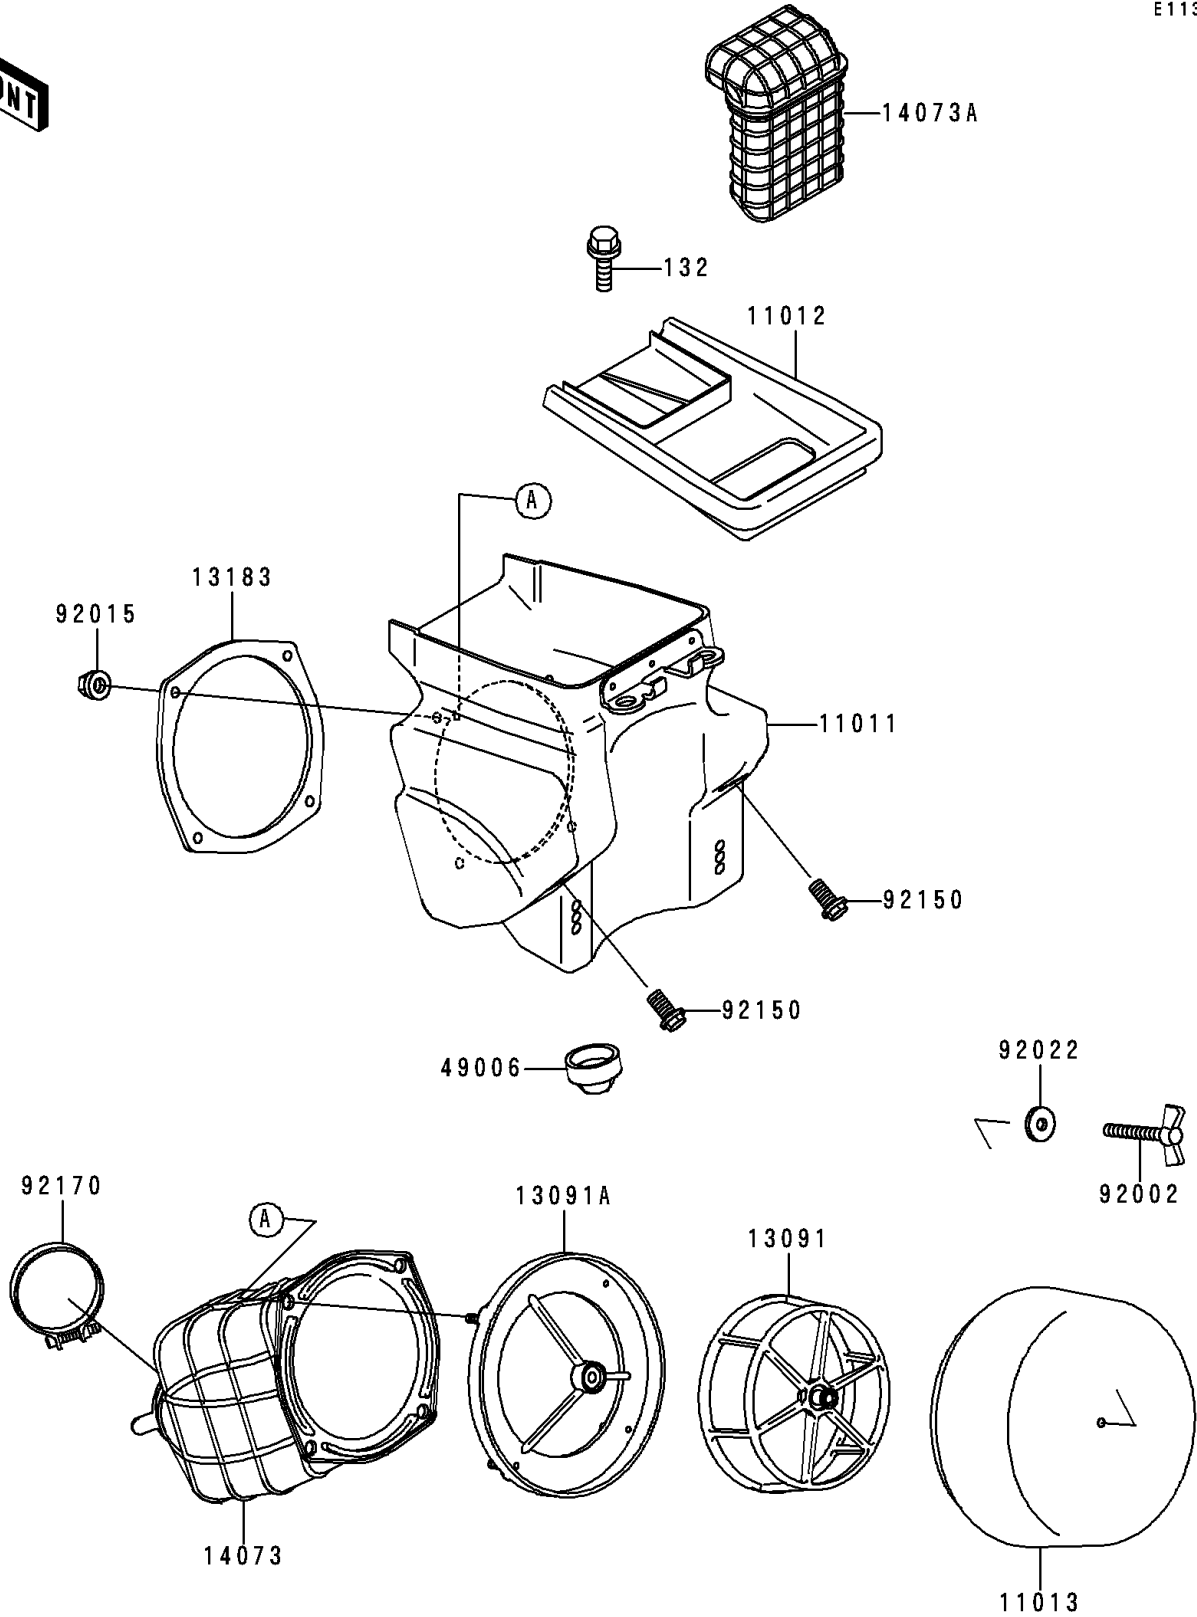

# 1992 KDX200 PARTS DIAGRAM

Air Cleaner

E1130

# 1992 KDX200 PARTS LIST

## Air Cleaner

ITEM NAME	PART NUMBER	QUANTITY
BOLT-FLANGED-SMALL (Ref # 132)	132G0612	1
CASE-AIR FILTER (Ref # 11011)	11011-1297	1
CAP,AIR FILTER (Ref # 11012)	11012-1691	1
ELEMENT-AIR FILTER (Ref # 11013)	11013-1260	1
HOLDER,ELEMENT (Ref # 13091)	13091-1454	1
HOLDER (Ref # 13091A)	13091-1951	1
PLATE,DUCT FITTING (Ref # 13183)	13183-1046	1
DUCT,AIR FILTER (Ref # 14073)	14073-1362	1
DUCT,AIR INLET (Ref # 14073A)	14073-1577	1
BOOT (Ref # 49006)	49006-1248	1
BOLT,WING (Ref # 92002)	92002-1719	1
NUT,FLANGED,5MM (Ref # 92015)	92015-1259	4
WASHER,6.5X20X1.6 (Ref # 92022)	92022-125	1
BOLT,FLANGED,6X16 (Ref # 92150)	92150-1506	2
CLAMP,65MM (Ref # 92170)	92170-1526	1