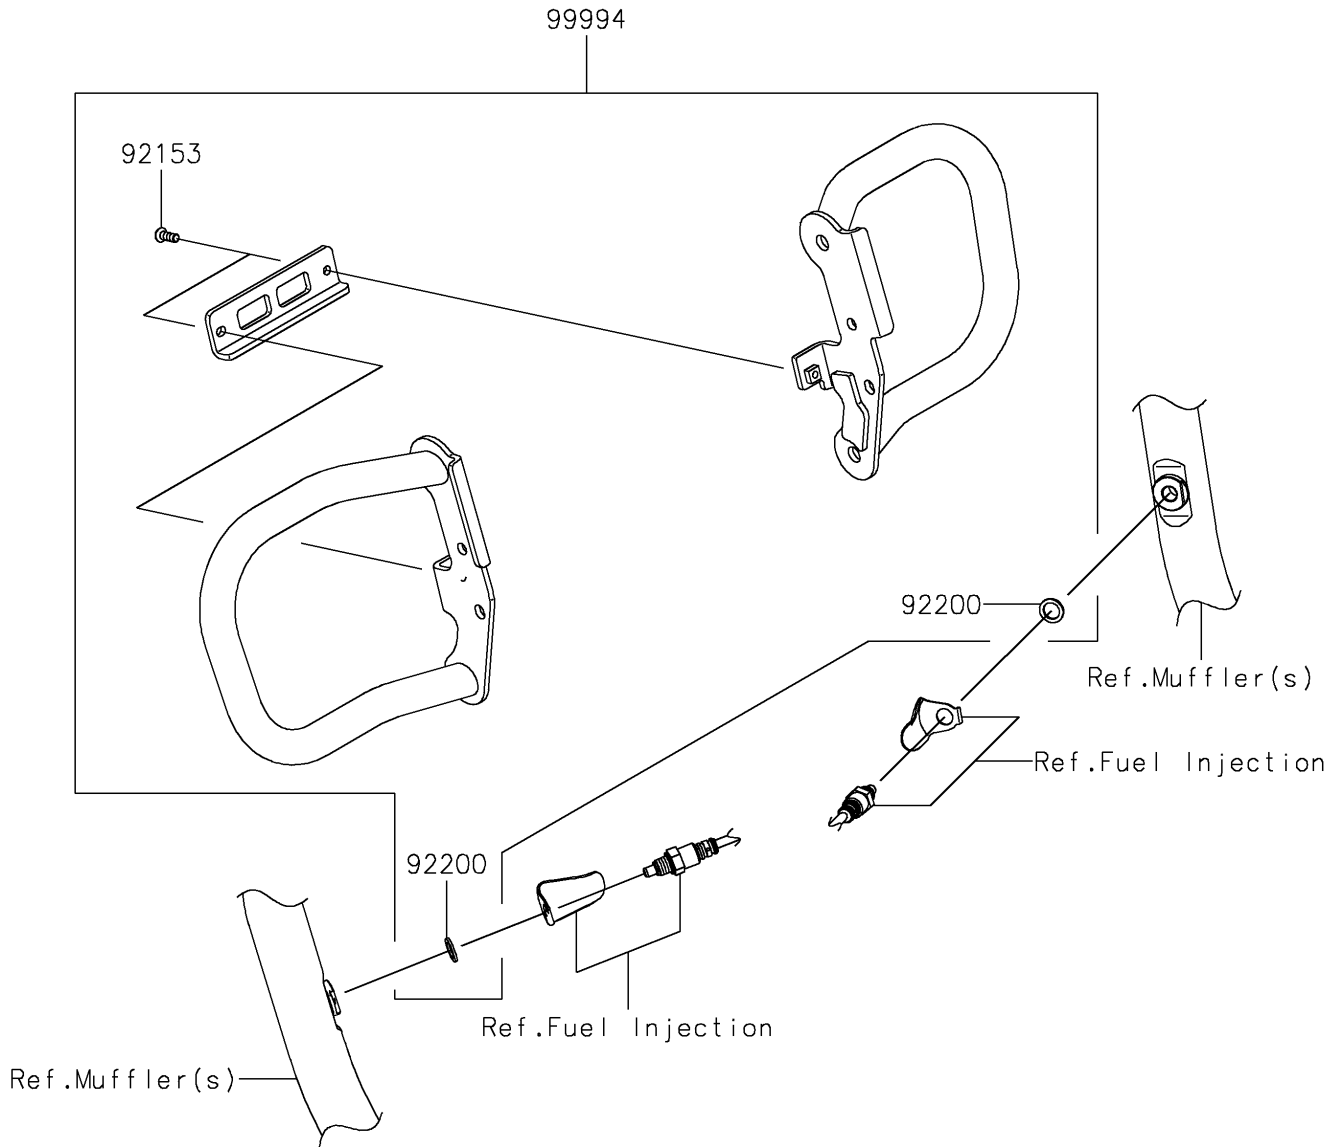

2024 W800 PARTS DIAGRAM

Accessory(Engine Guard)

F2910

2024 W800 PARTS LIST

Accessory(Engine Guard)

ITEM NAME	PART NUMBER	QUANTITY
BOLT,SOCKET,6X16 (Ref # 92153)	92153-1785	2
WASHER,12.5X18X1.6 (Ref # 92200)	92200-0087	2
ENGINE GUARD,PLATING (Ref # 99994)	99994-1446	1