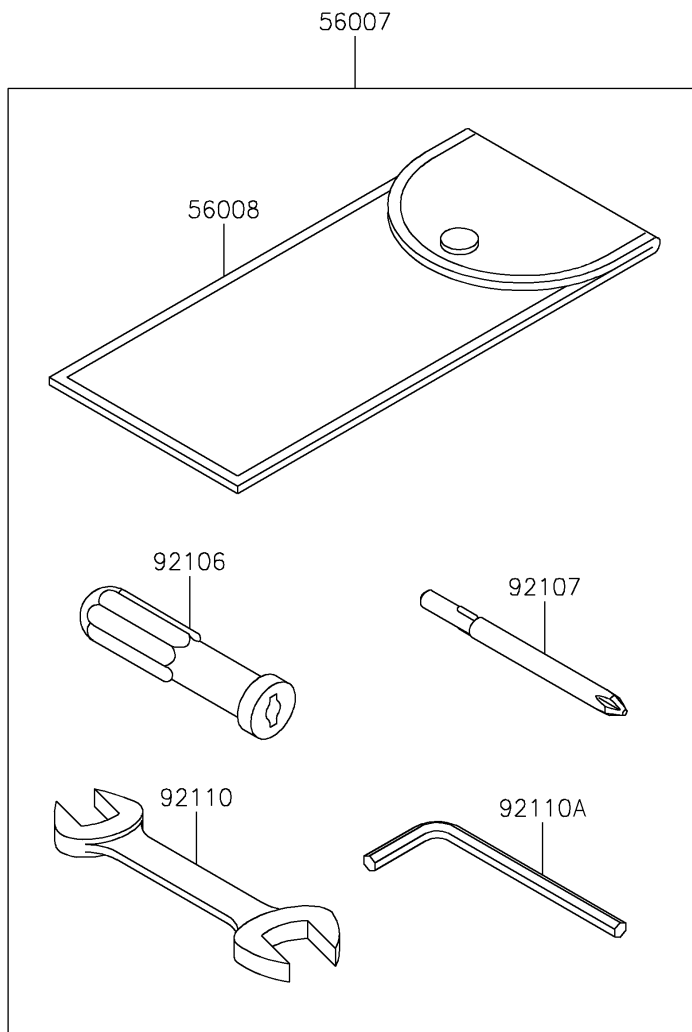

2024 W800

PARTS DIAGRAM

Owner's Tools

F2810

2024 W800

PARTS LIST

Owner's Tools

ITEM NAME	PART NUMBER	QUANTITY
TOOL-KIT (Ref # 56007)	56007-0175	1
BAG,TOOL (Ref # 56008)	56008-1075	1
GASKET-LIQUID,TB1211F,CLEAR (Ref # 92104)	92104-0004	1
GASKET-LIQUID,TB1216B,BLACK (Ref # 92104A)	92104-1064	1
GRIP-SCREW DRIVER (Ref # 92106)	92106-1001	1
TOOL-DRIVER,#3PHILLIPS (Ref # 92107)	92107-005	1
TOOL-WRENCH,OPEN END,14X17 (Ref # 92110)	92110-0626	1
TOOL-WRENCH,ALLEN,5MM (Ref # 92110A)	92110-1015	1