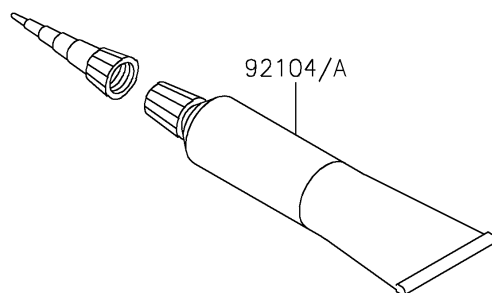

2024 W800

PARTS DIAGRAM

Owner's Tools

F2810

2024 W800

PARTS LIST

Owner's Tools

ITEM NAME	PART NUMBER	QUANTITY
TOOL-KIT (Ref # 56007)	56007-0175	1
BAG,TOOL (Ref # 56008)	56008-1075	1
GASKET-LIQUID,TB1211F,CLEAR (Ref # 92104)	92104-0004	1
GASKET-LIQUID,TB1216B,BLACK (Ref # 92104A)	92104-1064	1
GRIP-SCREW DRIVER (Ref # 92106)	92106-1001	1
TOOL-DRIVER,#3PHILLIPS (Ref # 92107)	92107-005	1
TOOL-WRENCH,OPEN END,14X17 (Ref # 92110)	92110-0626	1
TOOL-WRENCH,ALLEN,5MM (Ref # 92110A)	92110-1015	1