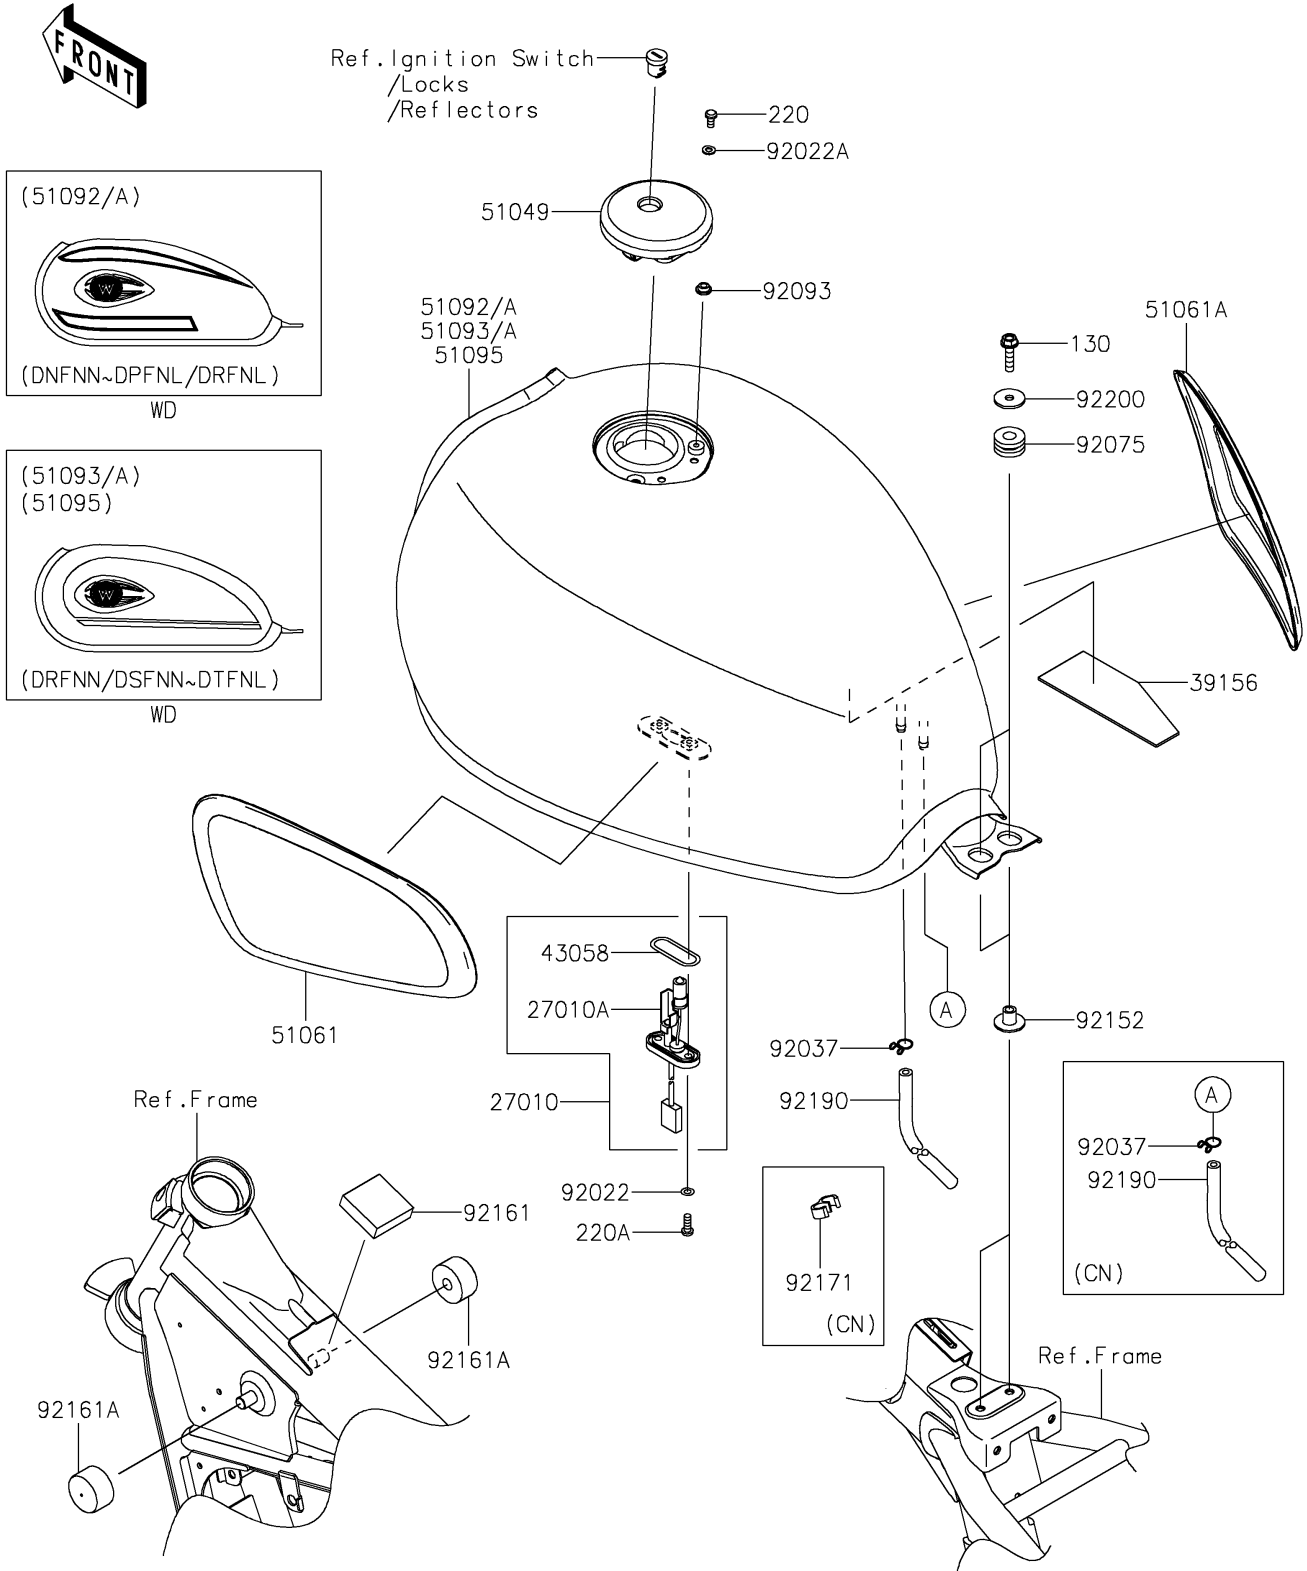

2025 W800

PARTS DIAGRAM

Fuel Tank

F2410

2025 W800

PARTS LIST

Fuel Tank

ITEM NAME	PART NUMBER	QUANTITY
SWITCH,FUEL LEVEL (Ref # 27010)	27010-0718	1
SWITCH (Ref # 27010A)	27010-1534	1
PAD,FUEL TANK,INNER (Ref # 39156)	39156-2550	1
RING,FUEL LEVEL SWITCH (Ref # 43058)	43058-1004	1
CAP-TANK,FUEL (Ref # 51049)	51049-0003	1
PAD-KNEE,LH (Ref # 51061)	51061-0006	1
PAD-KNEE,RH (Ref # 51061A)	51061-0007	1
TANK-COMP-FUEL,M.B.G.BLACK (Ref # 51093A)	51093-5471-76B	1
WASHER,5.2X10X1.5 (Ref # 92022)	92022-1023	2
WASHER,5.1X10X1.0 (Ref # 92022A)	92022-1977	2
DAMPER,10X24X12 (Ref # 92075)	92075-1690	2
SEAL,FUEL TANK CAP (Ref # 92093)	92093-1030	1
COLLAR (Ref # 92152)	92152-0365	2
DAMPER,40X40X12 (Ref # 92161)	92161-2147	1
DAMPER,FUEL TANK (Ref # 92161A)	92161-2532	2
WASHER,6.5X24X2 (Ref # 92200)	92200-2230	2
BOLT-FLANGED,6X25 (Ref # 130)	130BC0625	2
SCREW-PAN-CROS,5X10 (Ref # 220)	220AA0510	2
SCREW-PAN-CROS,5X14 (Ref # 220A)	220AA0514	2