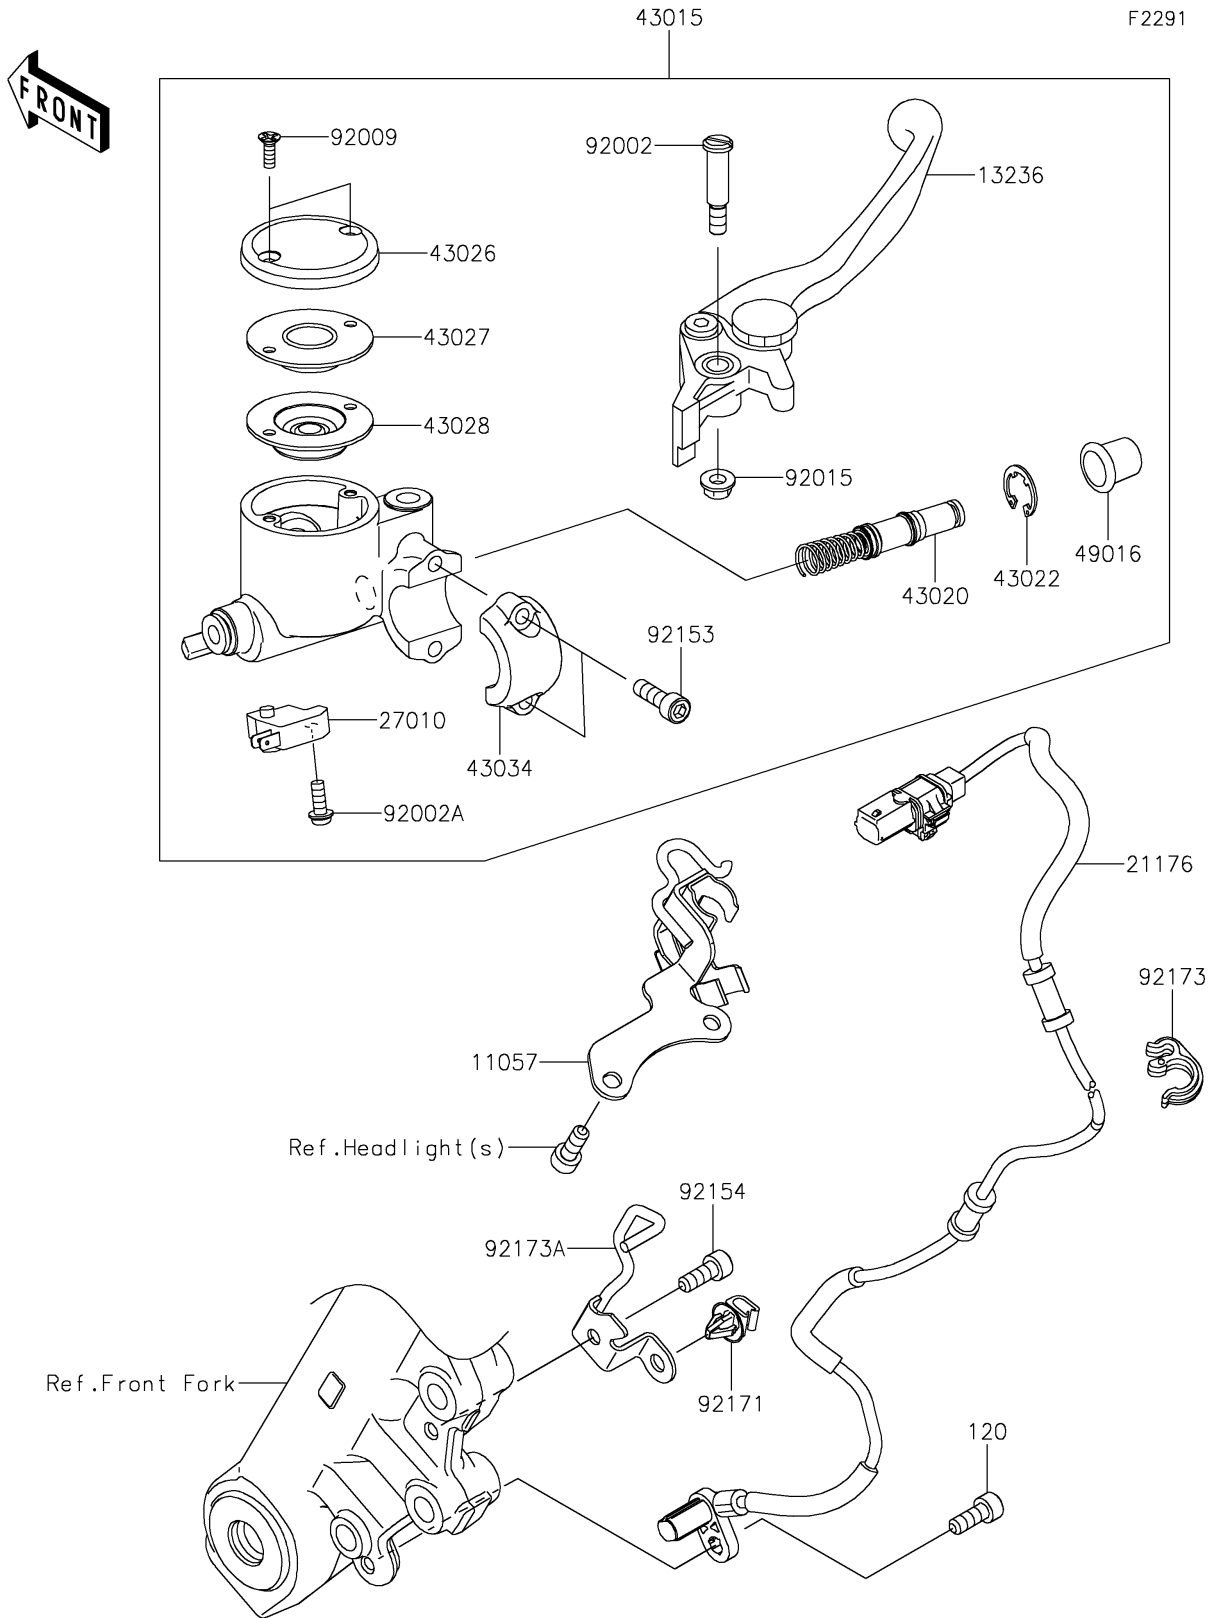

2025 W800

PARTS DIAGRAM

Front Master Cylinder

2025 W800

PARTS LIST

Front Master Cylinder

Kawasaki

Let the Good Times Roll®

ITEM NAME	PART NUMBER	QUANTITY
BRACKET,BRAKE HOSE (Ref # 11057)	11057-1872	1
LEVER-COMP,FRONT BRAKE (Ref # 13236)	13236-1221	1
SENSOR,ABS,FR (Ref # 21176)	21176-0921	1
SWITCH,BRAKE (Ref # 27010)	27010-0762	1
CYLINDER-ASSY-MASTER,FR (Ref # 43015)	43015-0720	1
PISTON-COMP-BRAKE (Ref # 43020)	43020-1098	1
STOPPER-BRAKE,PISTON (Ref # 43022)	43022-1010	1
CAP-BRAKE (Ref # 43026)	43026-0024	1
PLATE-DIAPHRAGM (Ref # 43027)	43027-1058	1
DIAPHRAGM (Ref # 43028)	43028-1087	1
HOLDER-BRAKE (Ref # 43034)	43034-0065	1
COVER-SEAL,MASTER CYLINDER (Ref # 49016)	49016-1044	1
BOLT,LEVER SET,BLACK (Ref # 92002)	92002-1322	1
BOLT,SCREW,4X12 (Ref # 92002A)	92002-1323	1
SCREW,4MM (Ref # 92009)	92009-1458	2
NUT,FLANGED,6MM (Ref # 92015)	92015-1528	1
BOLT,SOCKET,6X20 (Ref # 92153)	92153-0417	2
BOLT,SOCKET,6X16 (Ref # 92154)	92154-4074	1
CLAMP (Ref # 92171)	92171-0640	1
CLAMP,HOSE&SENSOR LINE (Ref # 92173)	92173-1613	1
CLAMP,SENSOR LINE (Ref # 92173A)	92173-2159	1
BOLT-SOCKET,6X16 (Ref # 120)	120CB0616	1