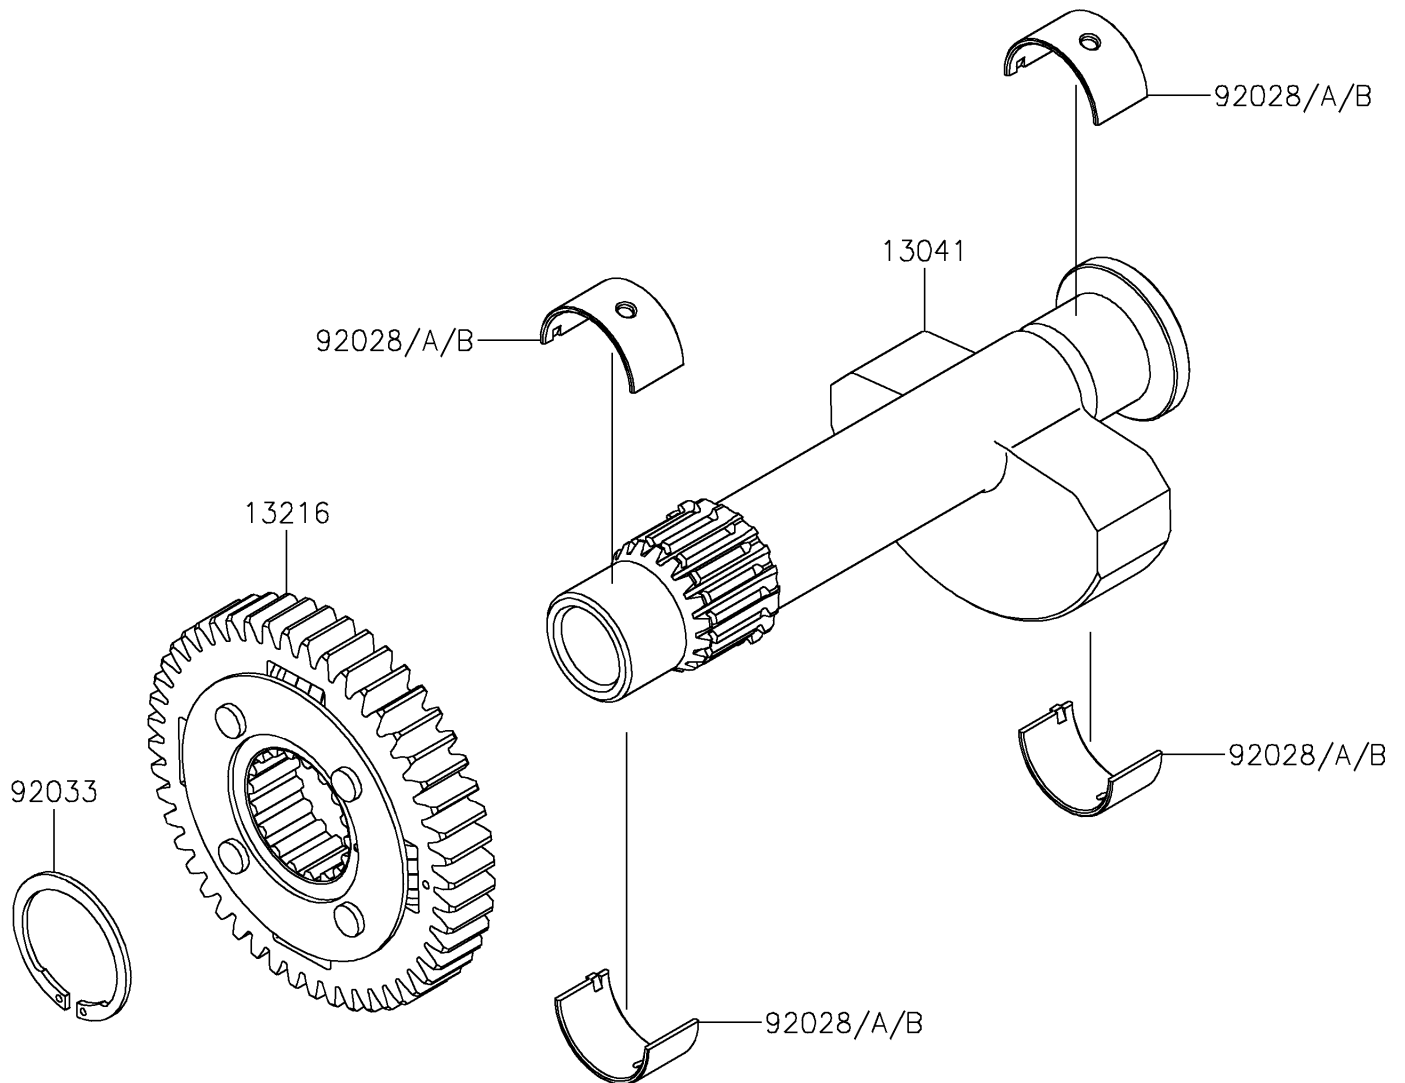

2024 W800

PARTS DIAGRAM

Balancer

E1323

2024 W800

PARTS LIST

Balancer

ITEM NAME	PART NUMBER	QUANTITY
BALANCER (Ref # 13041)	13041-1124	1
GEAR-COMP,BALANCER (Ref # 13216)	13216-1179	1
BUSHING,BALANCER SHAFT,BLUE (Ref # 92028)	92028-1909	4
BUSHING,BALANCER SHAFT,BLACK (Ref # 92028A)	92028-1910	AR
BUSHING,BALANCER SHAFT,BROWN (Ref # 92028B)	92028-1911	AR
RING-SNAP (Ref # 92033)	92033-1302	1