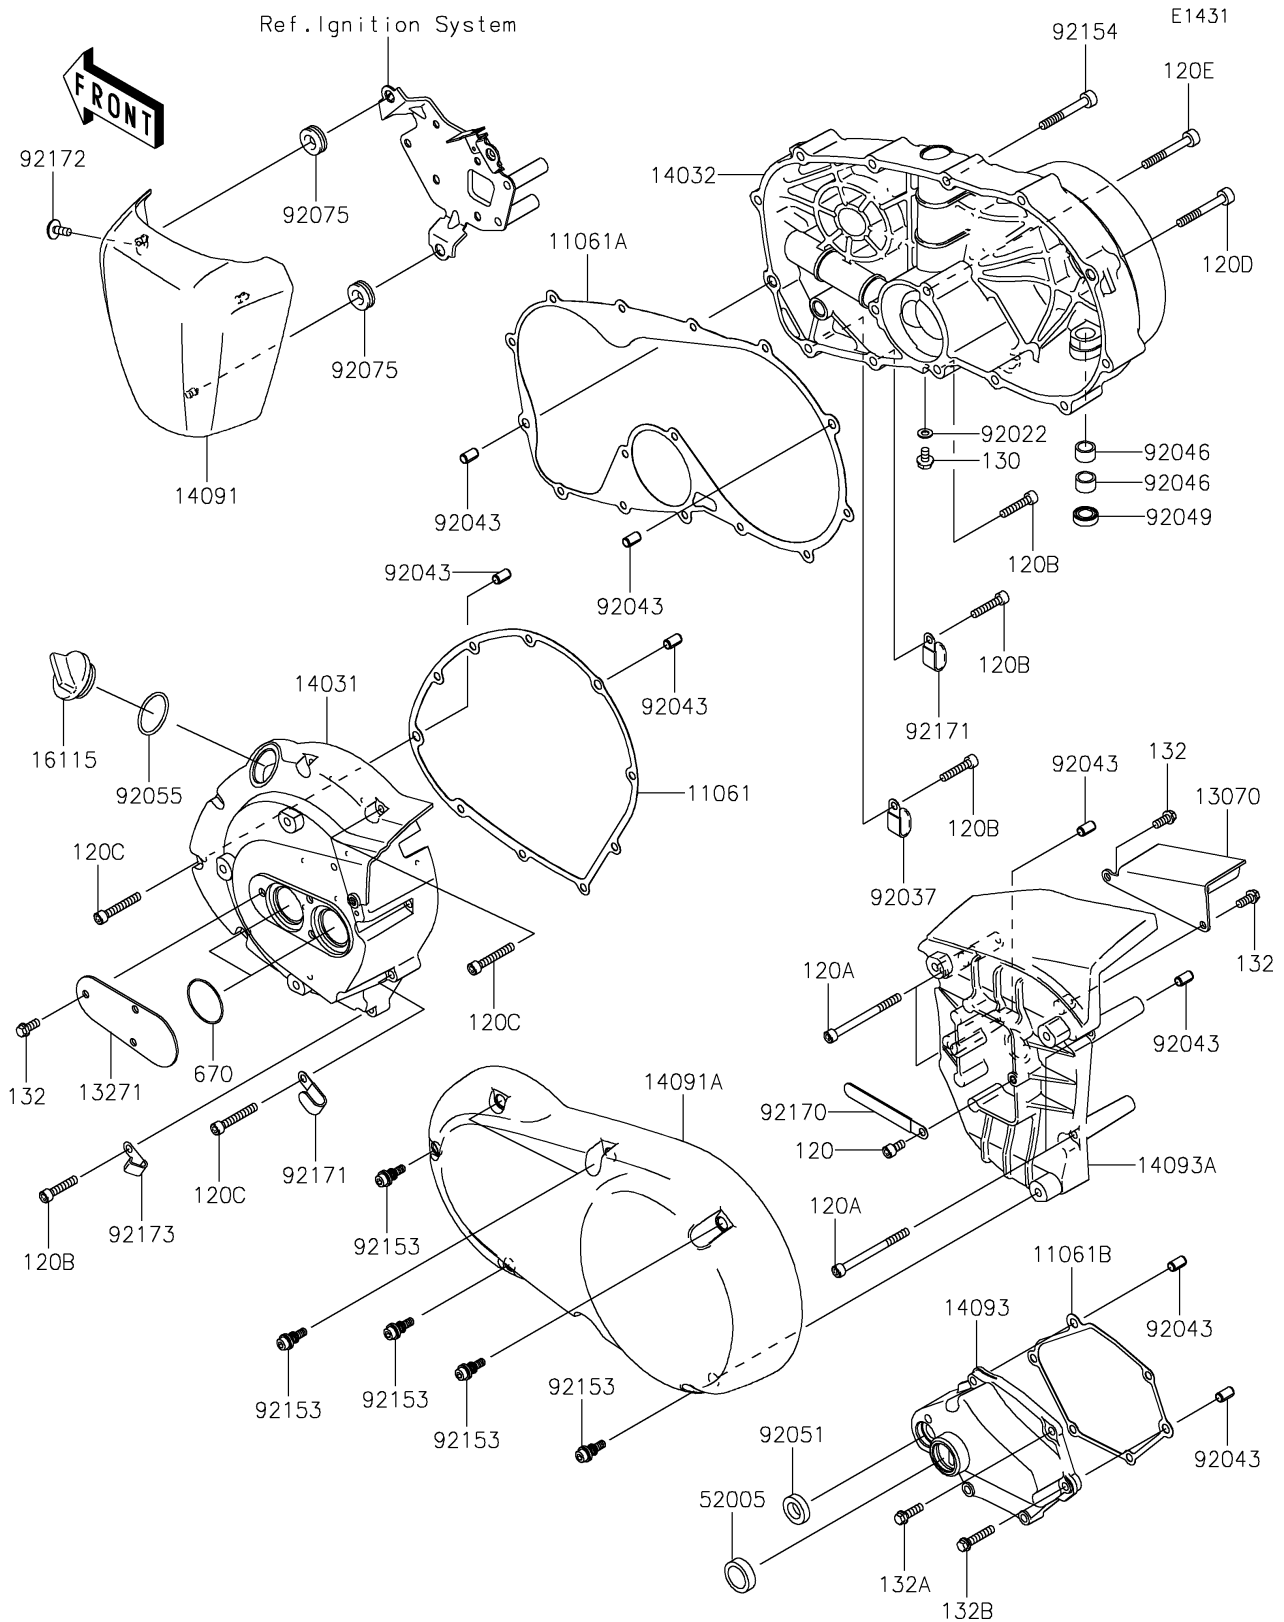

2022 Vulcan 900 Classic LT

PARTS DIAGRAM

Engine Cover(s)

2022 Vulcan 900 Classic LT

PARTS LIST

Engine Cover(s)

ITEM NAME	PART NUMBER	QUANTITY
GASKET,GENERATOR COVER (Ref # 11061)	11061-0209	1
GASKET,CLUTCH COVER (Ref # 11061A)	11061-1517	1
GASKET,MECHANISM COVER (Ref # 11061B)	11061-1519	1
GUIDE,BELT (Ref # 13070)	13070-0055	1
PLATE (Ref # 13271)	13271-0700	1
COVER-GENERATOR (Ref # 14031)	14031-0620	1
COVER-CLUTCH (Ref # 14032)	14032-0076	1
COVER (Ref # 14091)	14091-0289	1
COVER,OUTER,LH (Ref # 14091A)	14091-0511	1
COVER,CHANGE MECHANISM (Ref # 14093)	14093-0673	1
COVER,PULLEY (Ref # 14093A)	14093-0674	1
CAP-OIL FILLER (Ref # 16115)	16115-1009	1
GAUGE,OIL LEVEL (Ref # 52005)	52005-1009	1
WASHER,6.1X12X1 (Ref # 92022)	92022-077	1
CLAMP,L=45 (Ref # 92037)	92037-1539	1
PIN,6.2X8X14 (Ref # 92043)	92043-1263	8
BEARING-NEEDLE,HK1210FM (Ref # 92046)	92046-0034	2
SEAL-OIL,TB12205.5 (Ref # 92049)	92049-1271	1
SEAL-OIL,TB13225.5 (Ref # 92051)	92051-005	1
RING-O,31.5X2.6 (Ref # 92055)	92055-049	1
DAMPER (Ref # 92075)	92075-1629	3
BOLT,SOCKET,6X22 (Ref # 92153)	92153-1331	6
BOLT,SOCKET,6X50 (Ref # 92154)	92154-0270	1
CLAMP (Ref # 92170)	92170-1925	1
CLAMP (Ref # 92171)	92171-0739	2
SCREW,5X12 (Ref # 92172)	92172-0101	1
CLAMP,HARNESS (Ref # 92173)	92173-1368	1
BOLT-SOCKET,6X12 (Ref # 120)	120CA0612	1
BOLT-SOCKET,6X75 (Ref # 120A)	120CA0675	4

2022 Vulcan 900 Classic LT

PARTS LIST

Engine Cover(s)

ITEM NAME	PART NUMBER	QUANTITY
BOLT-SOCKET,6X30 (Ref # 120B)	120CC0630	9
BOLT-SOCKET,6X40 (Ref # 120C)	120CC0640	4
BOLT-SOCKET,6X50 (Ref # 120D)	120CC0650	10
BOLT-SOCKET,6X65 (Ref # 120E)	120CC0665	1
BOLT-FLANGED,6X10 (Ref # 130)	130BA0610	1
BOLT-FLANGED-SMALL,6X14 (Ref # 132)	132BA0614	5
BOLT-FLANGED-SMALL,6X20 (Ref # 132A)	132BA0620	1
BOLT-FLANGED-SMALL,6X30 (Ref # 132B)	132BA0630	5
O RING,34MM (Ref # 670)	670B3034	2