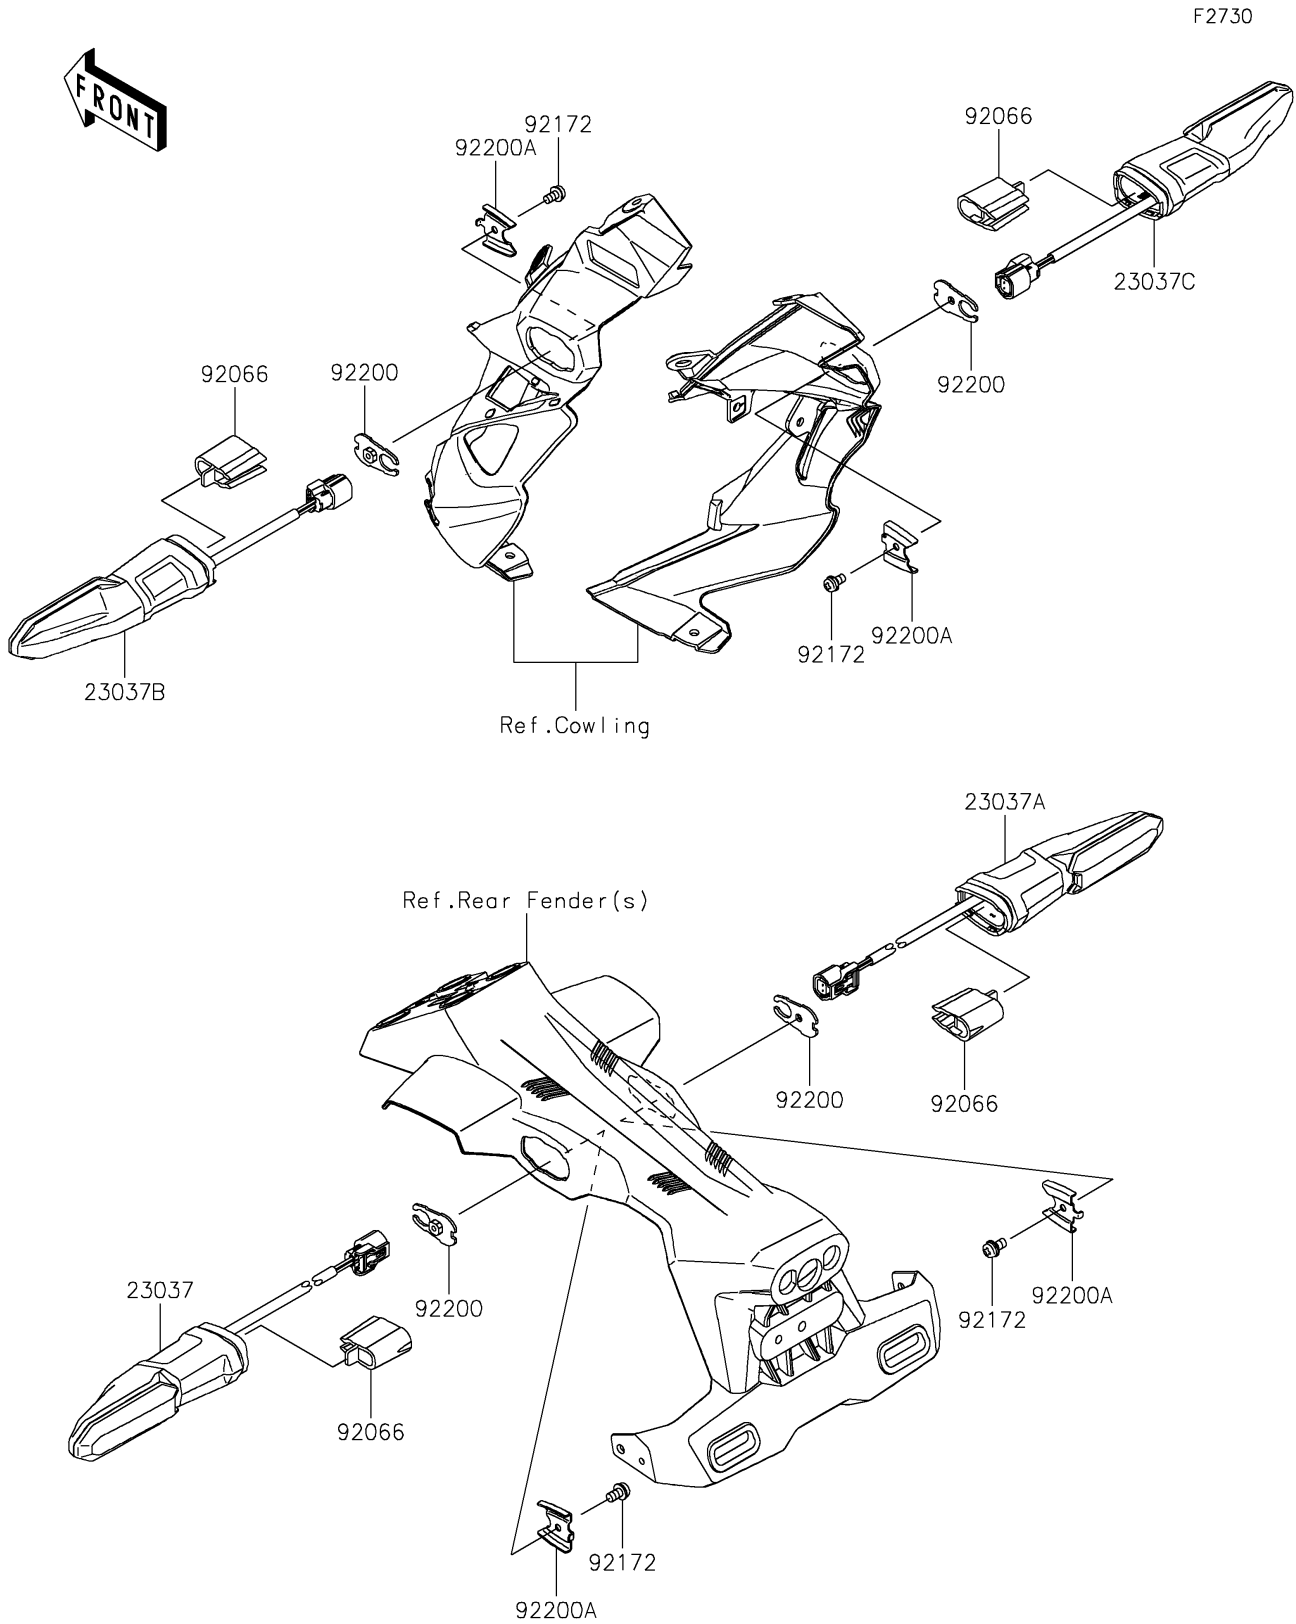

2026 Z900 ABS PARTS DIAGRAM

Turn Signals

2026 Z900 ABS PARTS LIST

Turn Signals

ITEM NAME	PART NUMBER	QUANTITY
LAMP-ASSY-SIGNAL,LED,RR,LH (Ref # 23037)	23037-0565	1
LAMP-ASSY-SIGNAL,LED,RR,RH (Ref # 23037A)	23037-0566	1
LAMP-ASSY-SIGNAL,LED,FR,LH (Ref # 23037B)	23037-0590	1
LAMP-ASSY-SIGNAL,LED,FR,RH (Ref # 23037C)	23037-0591	1
PLUG,SIGNAL LAMP (Ref # 92066)	92066-0919	4
SCREW-PAN-WP-CROS,4X8 (Ref # 92172)	92172-1426	4
WASHER,SIGNAL LAMP (Ref # 92200)	92200-2294	4
WASHER (Ref # 92200A)	92200-2421	4