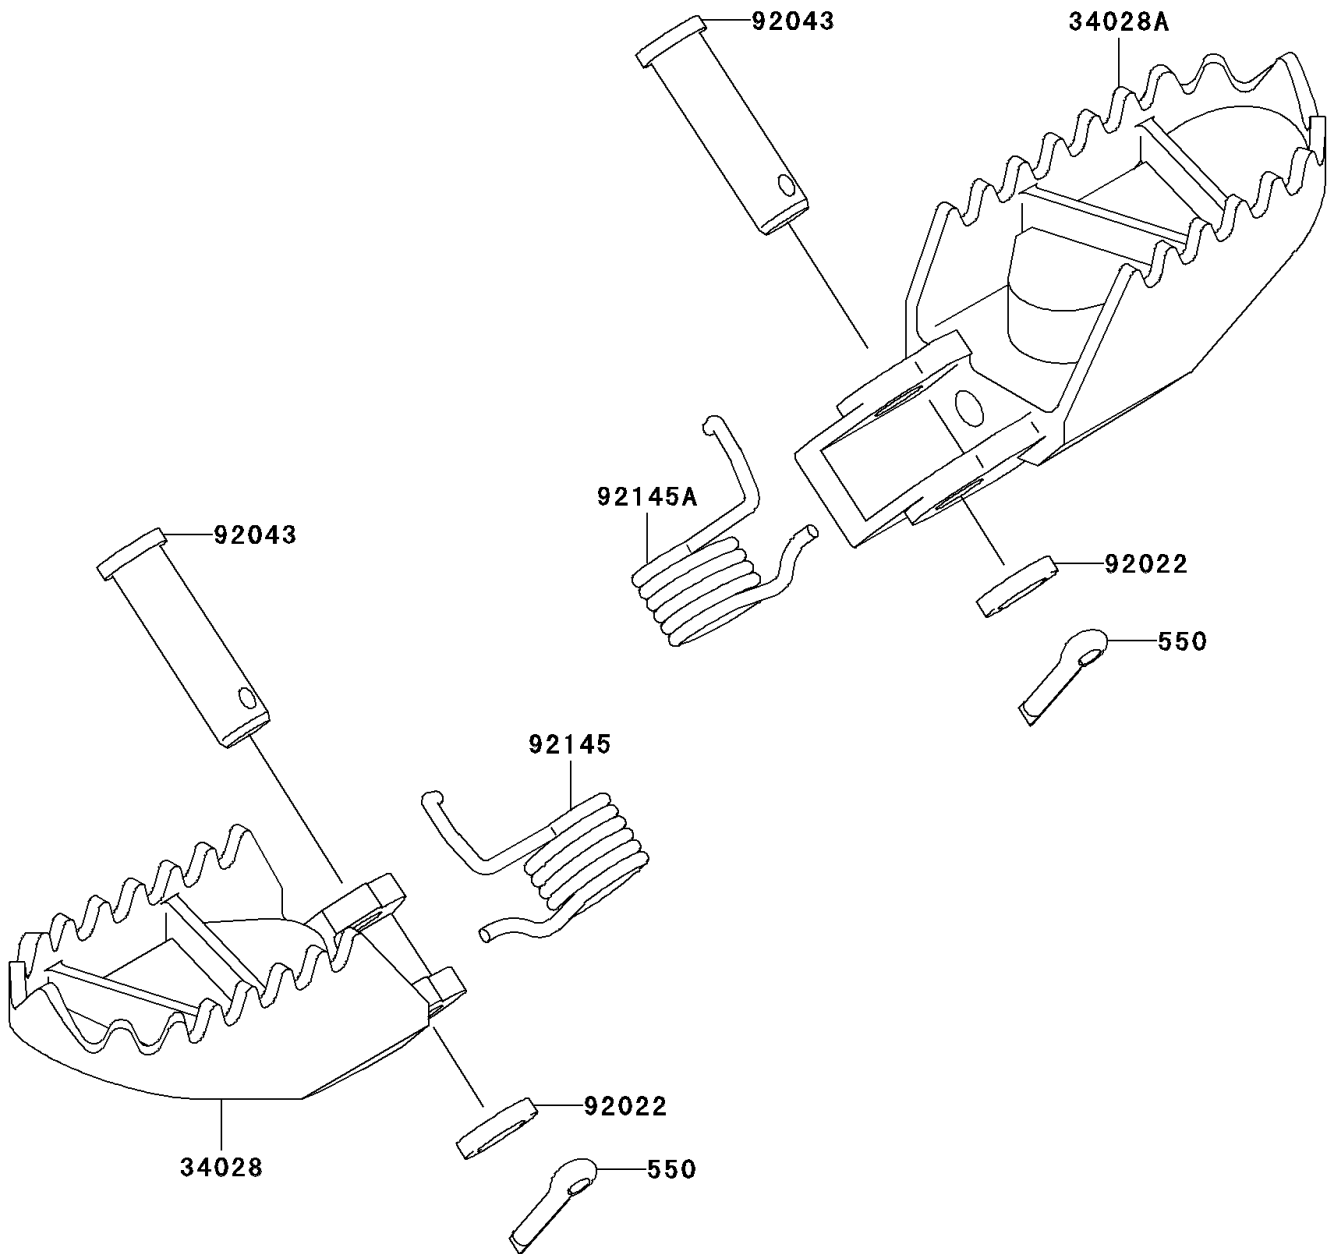

2006 KX85 PARTS DIAGRAM

Footrests

F2160

2006 KX85 PARTS LIST

Footrests

| ITEM NAME | PART NUMBER | QUANTITY |
|--------------------------------|---------------|----------|
| PIN-COTTER,3.0X20 (Ref # 550) | 550S3020 | 2 |
| STEP,LH,SILVER (Ref # 34028) | 34028-1498-CE | 1 |
| STEP,RH,SILVER (Ref # 34028A) | 34028-1499-CE | 1 |
| WASHER,10.2X16X1 (Ref # 92022) | 92022-1829 | 2 |
| PIN,10X37.5 (Ref # 92043) | 92043-1643 | 2 |
| SPRING,STEP,LH (Ref # 92145) | 92145-1106 | 1 |
| SPRING,STEP,RH (Ref # 92145A) | 92145-1107 | 1 |