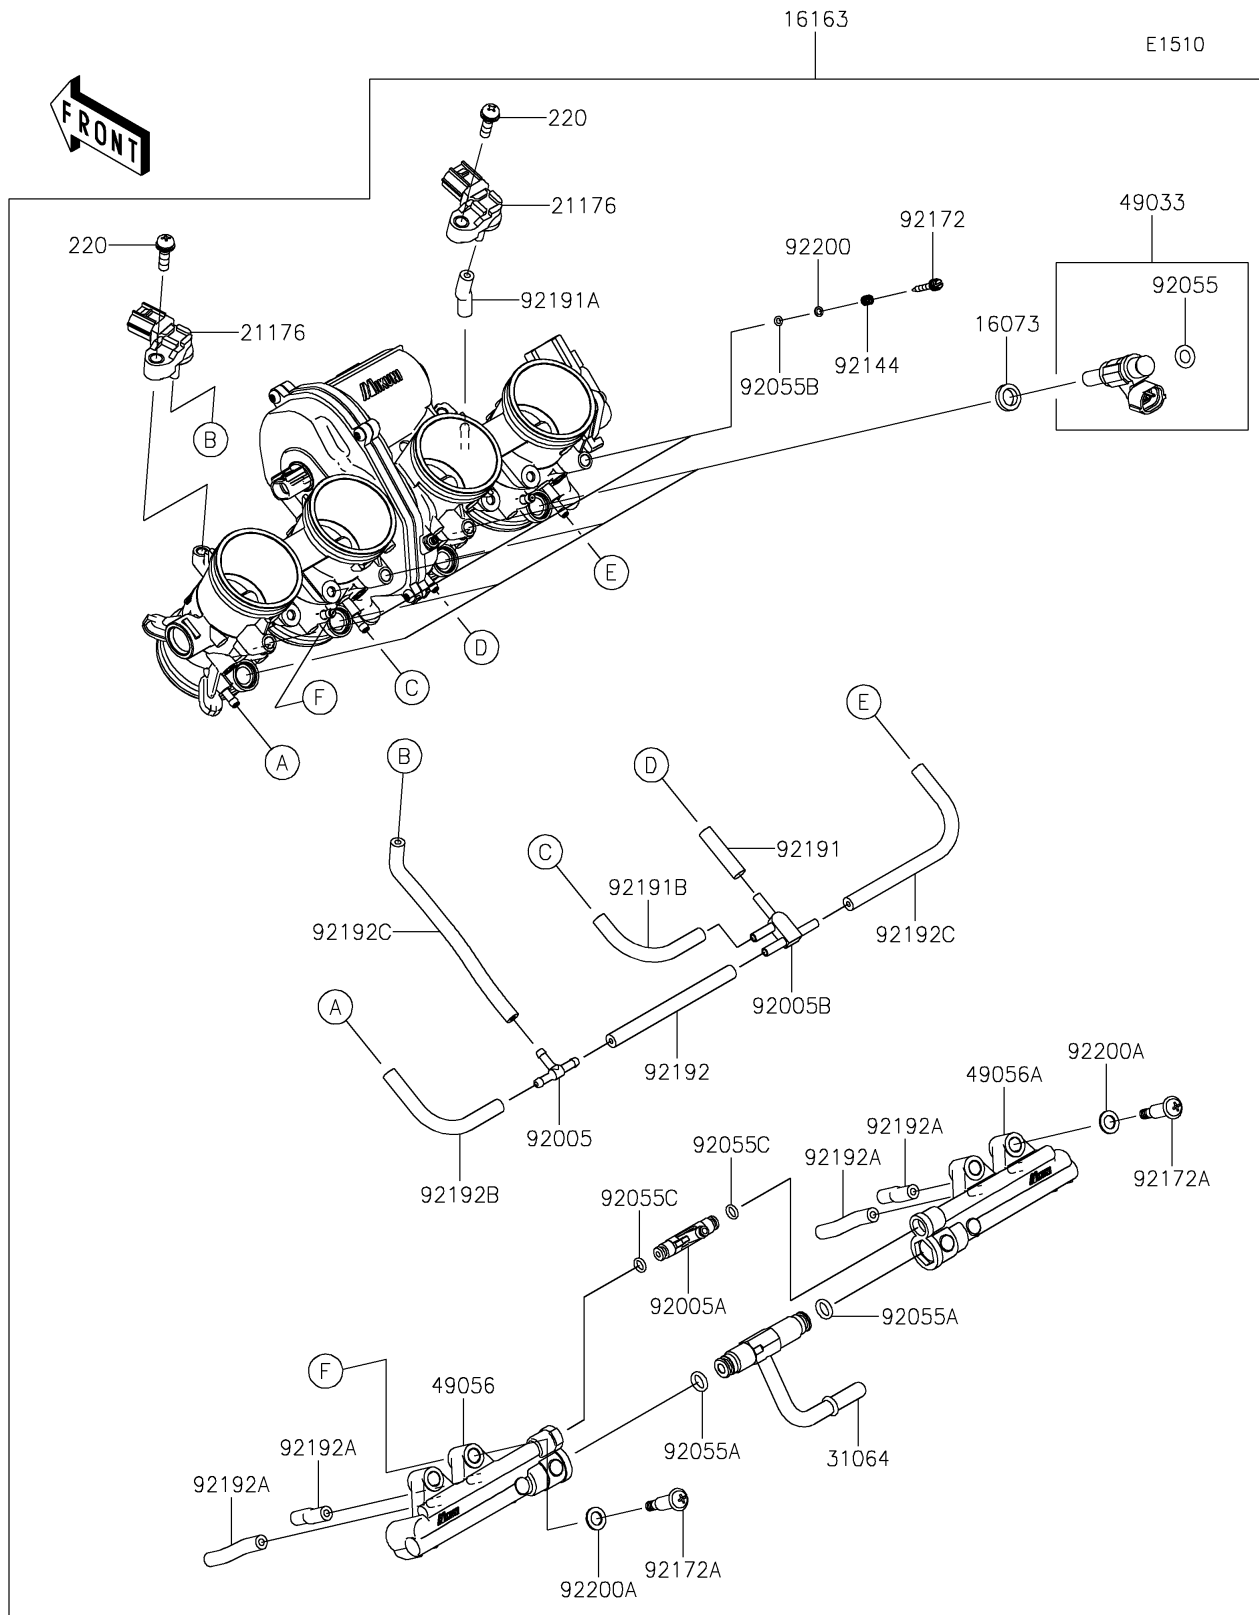

2026 Z900RS PARTS DIAGRAM

Throttle

2026 Z900RS PARTS LIST

Throttle

ITEM NAME	PART NUMBER	QUANTITY
INSULATOR (Ref # 16073)	16073-0848	4
THROTTLE-ASSY (Ref # 16163)	16163-1322	1
SENSOR,PRESSURE (Ref # 21176)	21176-0906	2
PIPE-COMP (Ref # 31064)	31064-0714	1
NOZZLE-INJECTION (Ref # 49033)	49033-0563	4
PIPE-INJECTION,LH (Ref # 49056)	49056-0569	1
PIPE-INJECTION,RH (Ref # 49056A)	49056-0570	1
FITTING (Ref # 92005)	92005-1380	1
FITTING (Ref # 92005A)	92005-1475	1
FITTING (Ref # 92005B)	92005-1476	1
RING-O,INJECTION NOZZLE (Ref # 92055)	92055-0124	4
RING-O (Ref # 92055A)	92055-0761	2
RING-O,AIR SCREW (Ref # 92055B)	92055-1658	4
RING-O (Ref # 92055C)	92055-1758	2
SPRING,THROTTLE STOP SCREW (Ref # 92144)	92144-1674	4
SCREW (Ref # 92172)	92172-0156	4
SCREW,PIPE INJECTION (Ref # 92172A)	92172-0828	4
TUBE,3.2X7.4X30 (Ref # 92191)	92191-1550	1
TUBE,3.2X7.4X40 (Ref # 92191A)	92191-1551	1
TUBE,3.2X7.4X70 (Ref # 92191B)	92191-1552	1
TUBE,3.2X7.4X90 (Ref # 92192)	92192-1265	1
TUBE,3.5X7.5X40 (Ref # 92192A)	92192-1494	4
TUBE,3.2X7.4X80 (Ref # 92192B)	92192-2727	1
TUBE,3.2X7.4X125 (Ref # 92192C)	92192-2729	2
WASHER,PILOT AIR SCREW (Ref # 92200)	92200-1564	4
WASHER (Ref # 92200A)	92200-3807	4
SCREW-PAN-CROS,5X16 (Ref # 220)	220AA0516	2