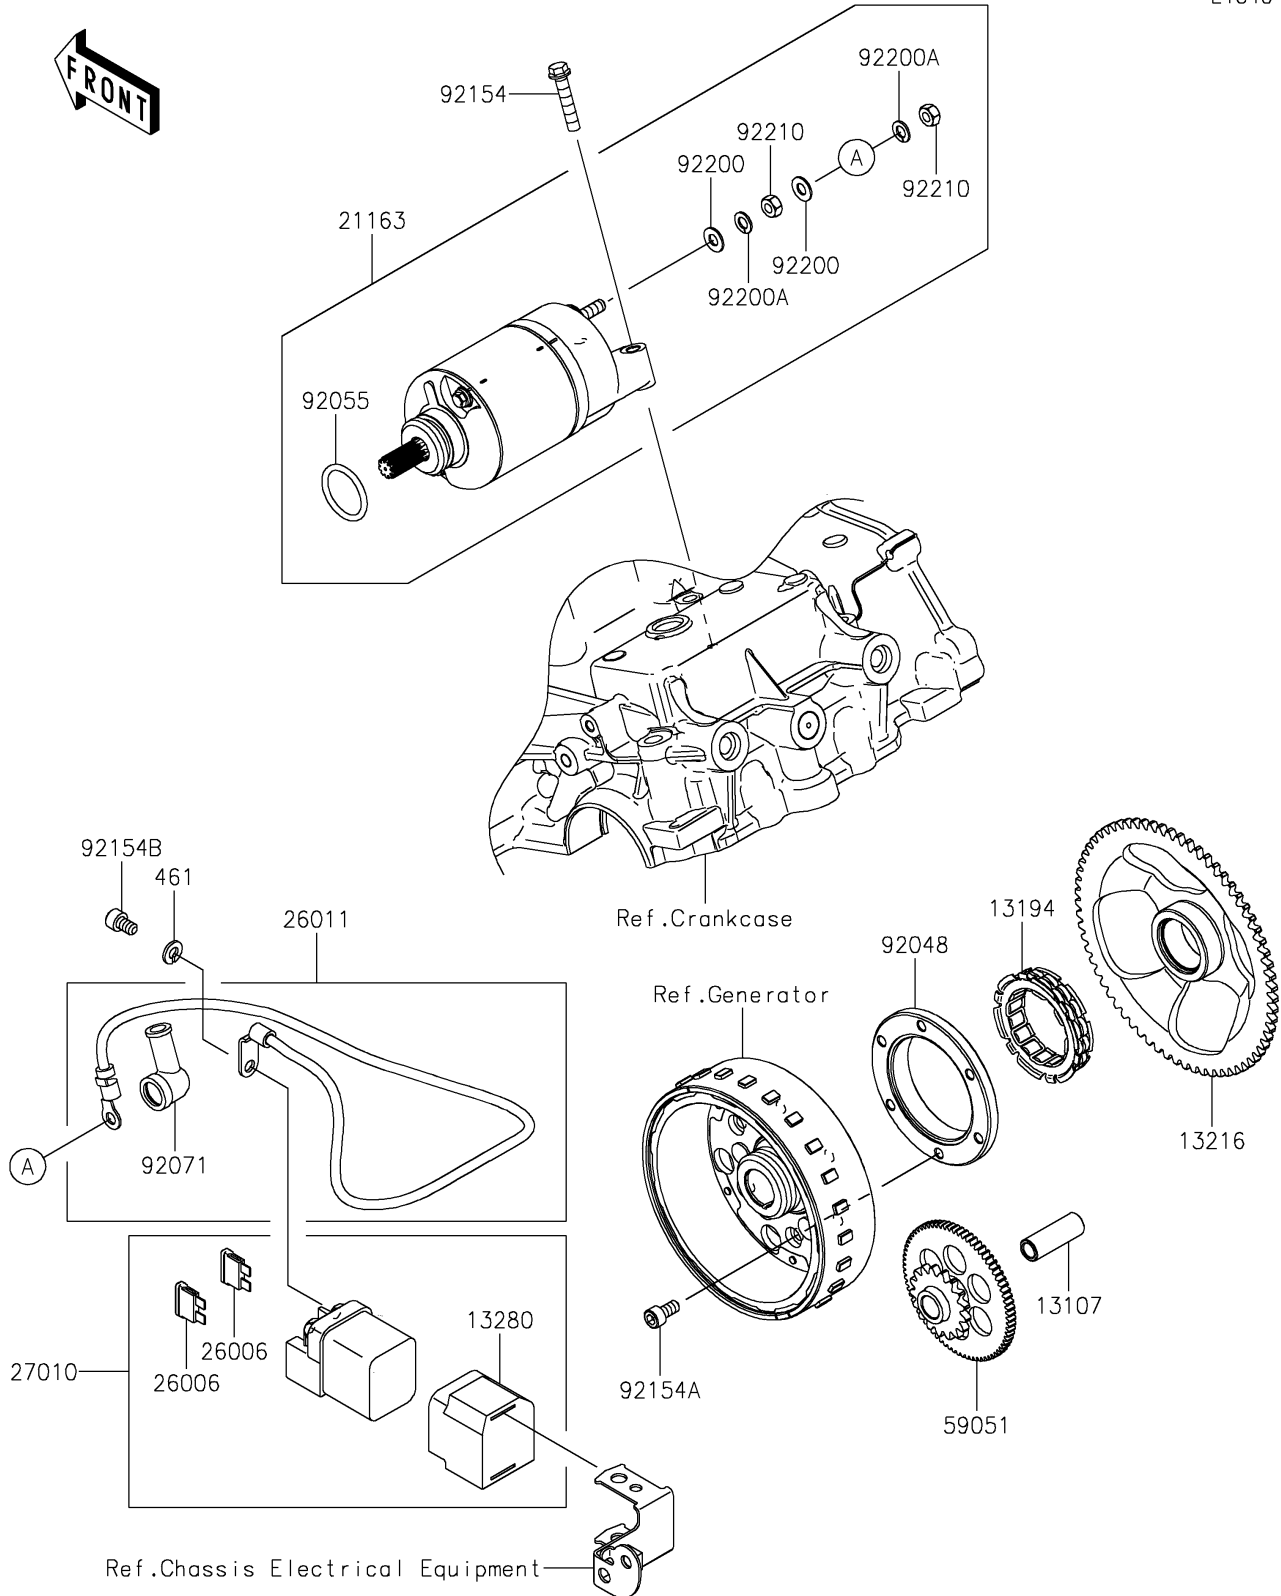

2025 Z500

PARTS DIAGRAM

Starter Motor

E1840

2025 Z500

PARTS LIST

Starter Motor

ITEM NAME	PART NUMBER	QUANTITY
SHAFT,IDLER (Ref # 13107)	13107-0861	1
CLUTCH-ONEWAY (Ref # 13194)	13194-1096	1
GEAR-COMP,ONEWAY CLUTCH,67T (Ref # 13216)	13216-0895	1
HOLDER (Ref # 13280)	13280-0301	1
STARTER-ELECTRIC (Ref # 21163)	21163-0794	1
FUSE,BLADE,30A,GREEN (Ref # 26006)	26006-1006	2
WIRE-LEAD,STARTER (Ref # 26011)	26011-1867	1
SWITCH,MAGNETIC (Ref # 27010)	27010-0099	1
GEAR-SPUR,IDLER (Ref # 59051)	59051-0799	1
RACE (Ref # 92048)	92048-0024	1
RING-O (Ref # 92055)	92055-0822	1
GROMMET (Ref # 92071)	92071-0787	1
BOLT,FLANGED,6X30 (Ref # 92154)	92154-1773	2
BOLT,SOCKET,6X12 (Ref # 92154A)	92154-1889	6
BOLT,SOCKET,6X10 (Ref # 92154B)	92154-4401	2
WASHER (Ref # 92200)	92200-1678	2
WASHER (Ref # 92200A)	92200-1679	2
NUT (Ref # 92210)	92210-1664	2
WASHER-SPRING,6MM (Ref # 461)	461DA0600	2