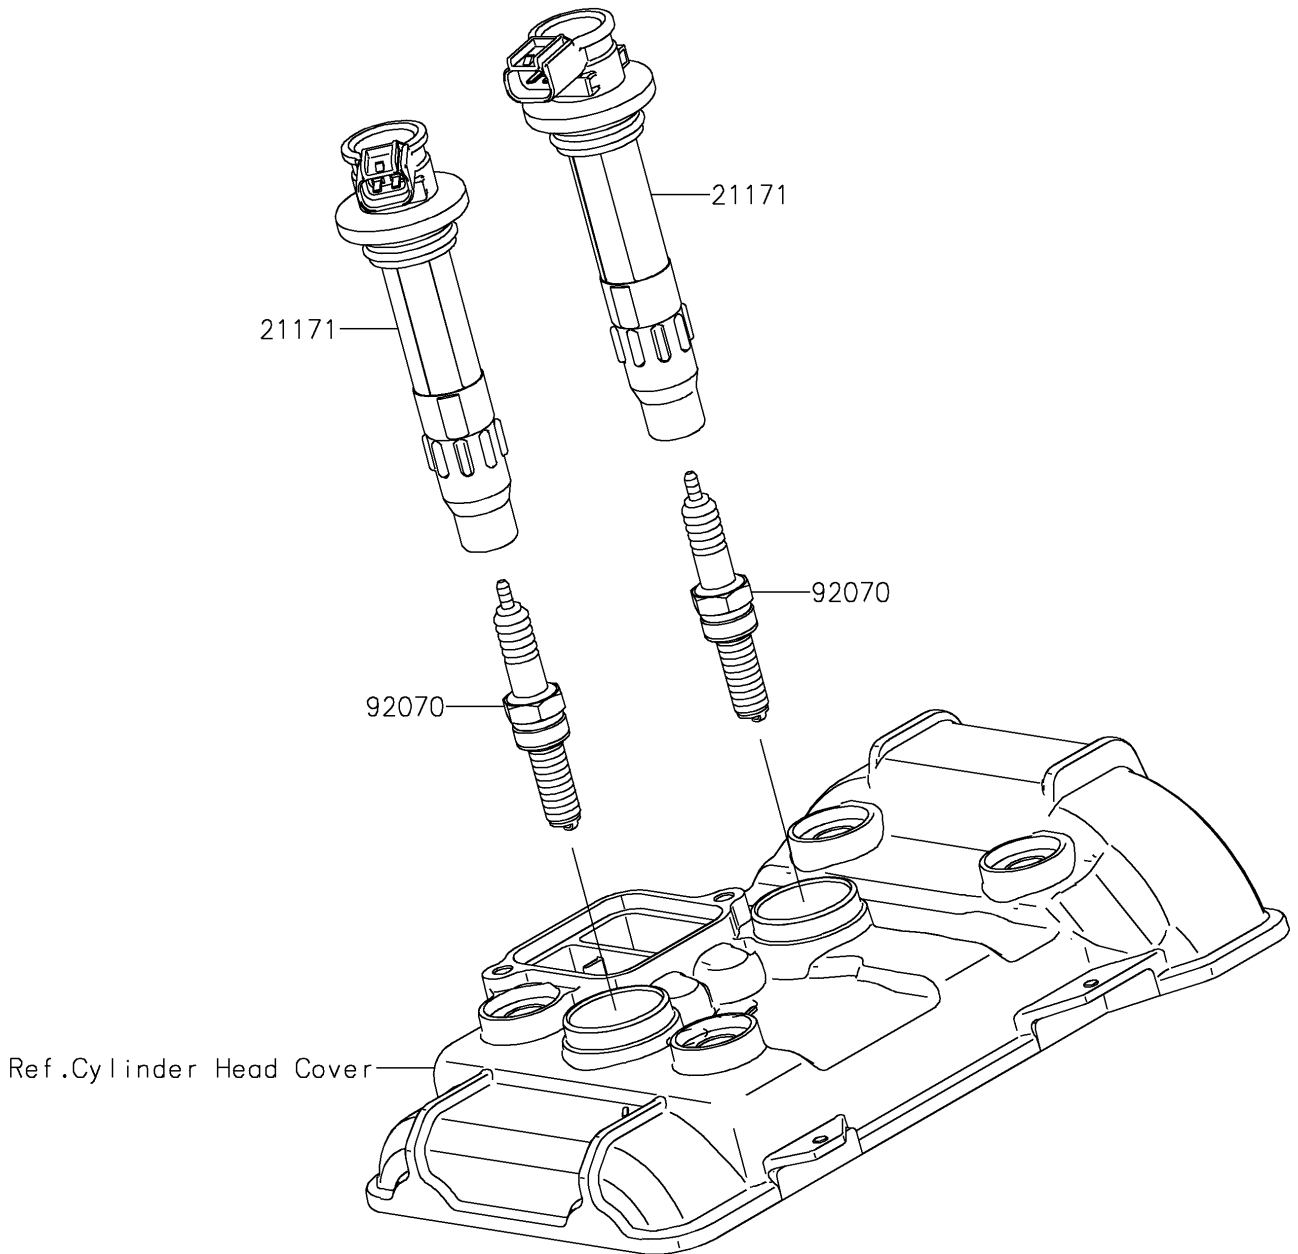

# 2024 Z500 ABS PARTS DIAGRAM

Ignition System

E1830

## 2024 Z500 ABS PARTS LIST

### Ignition System

ITEM NAME	PART NUMBER	QUANTITY
COIL-ASSY-IGNITION (Ref # 21171)	21171-0751	2
PLUG-SPARK,LMAR9G(NGK) (Ref # 92070)	92070-0716	2