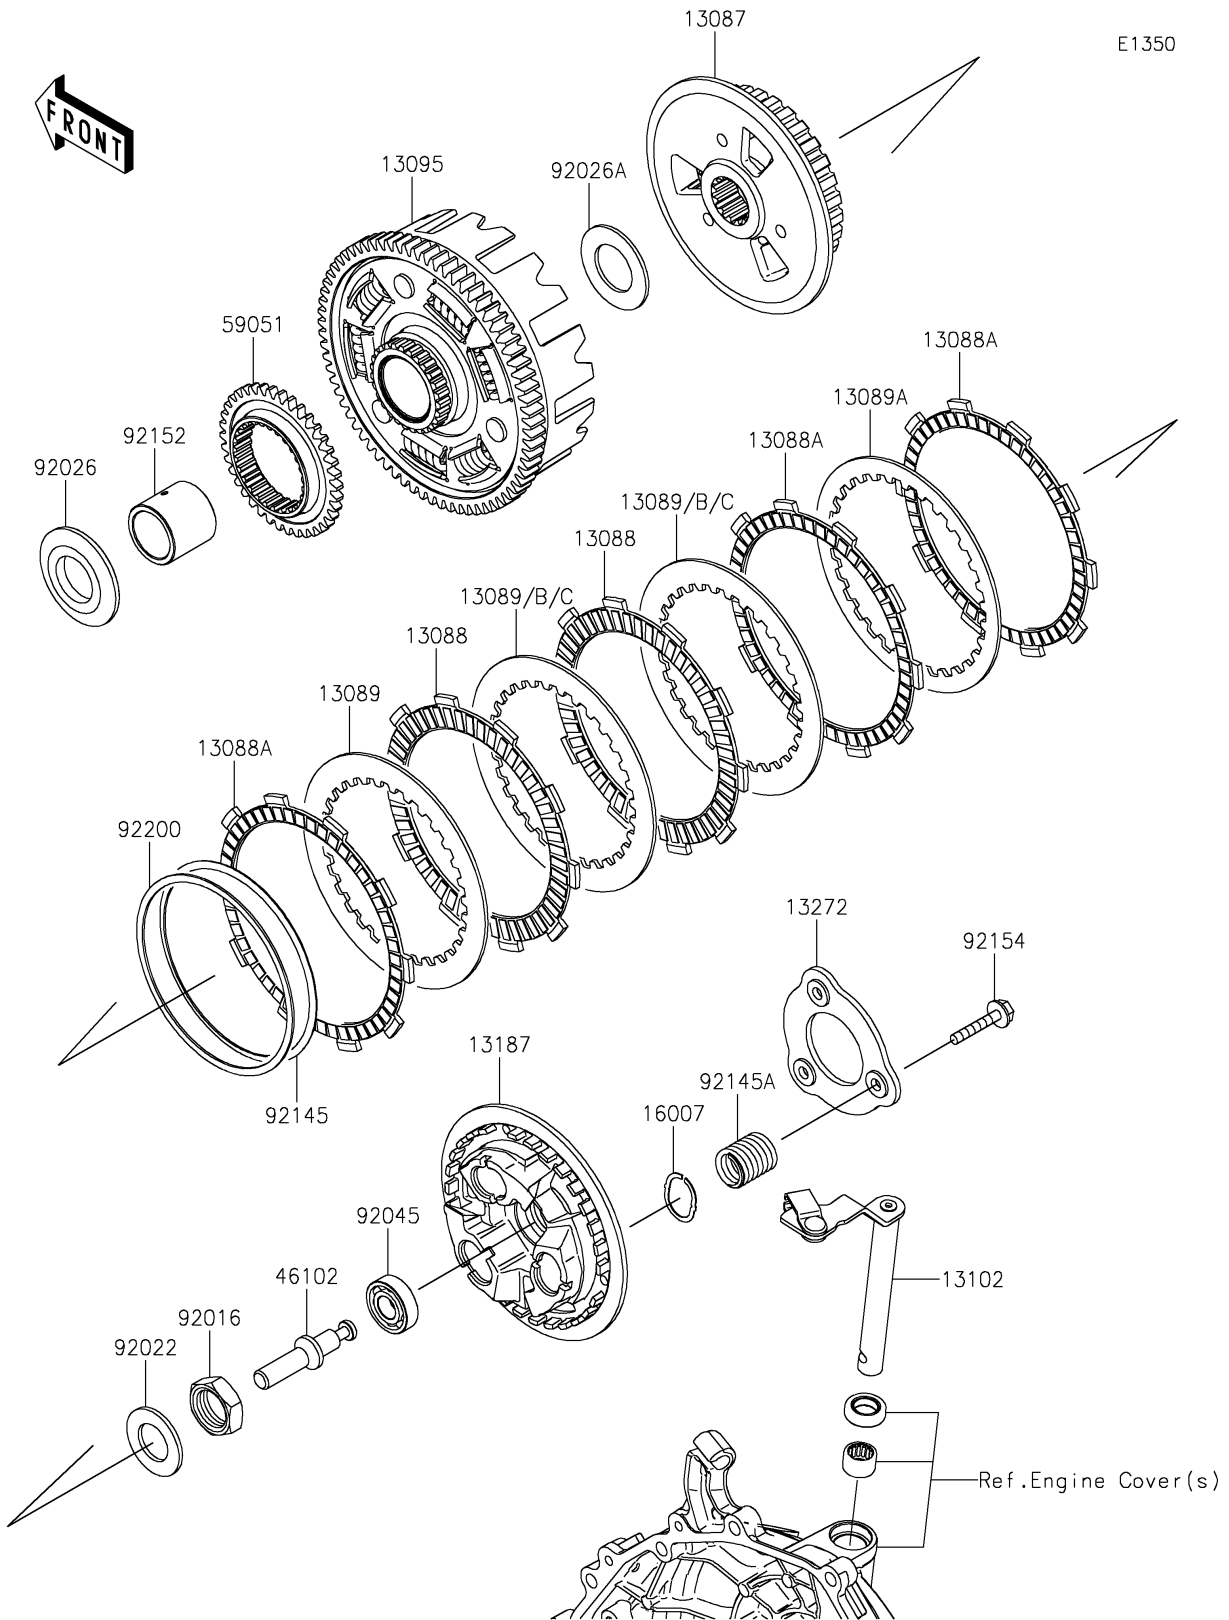

2024 Z500 ABS PARTS DIAGRAM

Clutch

2024 Z500 ABS PARTS LIST

Clutch

ITEM NAME	PART NUMBER	QUANTITY
HUB-CLUTCH (Ref # 13087)	13087-0585	1
PLATE-FRICTION (Ref # 13088)	13088-0592	2
PLATE-FRICTION (Ref # 13088A)	13088-0630	3
PLATE-CLUTCH,T=2.0 (Ref # 13089)	13089-0041	3
PLATE-CLUTCH,T=2.0 (Ref # 13089A)	13089-0042	1
PLATE-CLUTCH,T=1.6 (Ref # 13089B)	13089-0043	AR
PLATE-CLUTCH,T=2.3 (Ref # 13089C)	13089-0044	AR
HOUSING-COMP-CLUTCH (Ref # 13095)	13095-0618	1
RELEASE-COMP-CLUTCH (Ref # 13102)	13102-0087	1
PLATE-CLUTCH OPERATING (Ref # 13187)	13187-0033	1
PLATE (Ref # 13272)	13272-2414	1
SEAT-SPRING (Ref # 16007)	16007-0711	3
ROD (Ref # 46102)	46102-0648	1
GEAR-SPUR,OIL PUMP,38T (Ref # 59051)	59051-0796	1
NUT,20MM (Ref # 92016)	92016-028	1
WASHER,20.3X36X2.3 (Ref # 92022)	92022-1116	1
SPACER,25X52X5.5 (Ref # 92026)	92026-0115	1
SPACER,25.5X44.5X2 (Ref # 92026A)	92026-0734	1
BEARING-BALL (Ref # 92045)	92045-0937	1
SPRING,JUDDER (Ref # 92145)	92145-1829	1
SPRING (Ref # 92145A)	92145-2273	3
COLLAR,25X32X29.1 (Ref # 92152)	92152-2524	1
BOLT,UPSET,6X30 (Ref # 92154)	92154-0997	3
WASHER,99.4X107X1.2 (Ref # 92200)	92200-1987	1