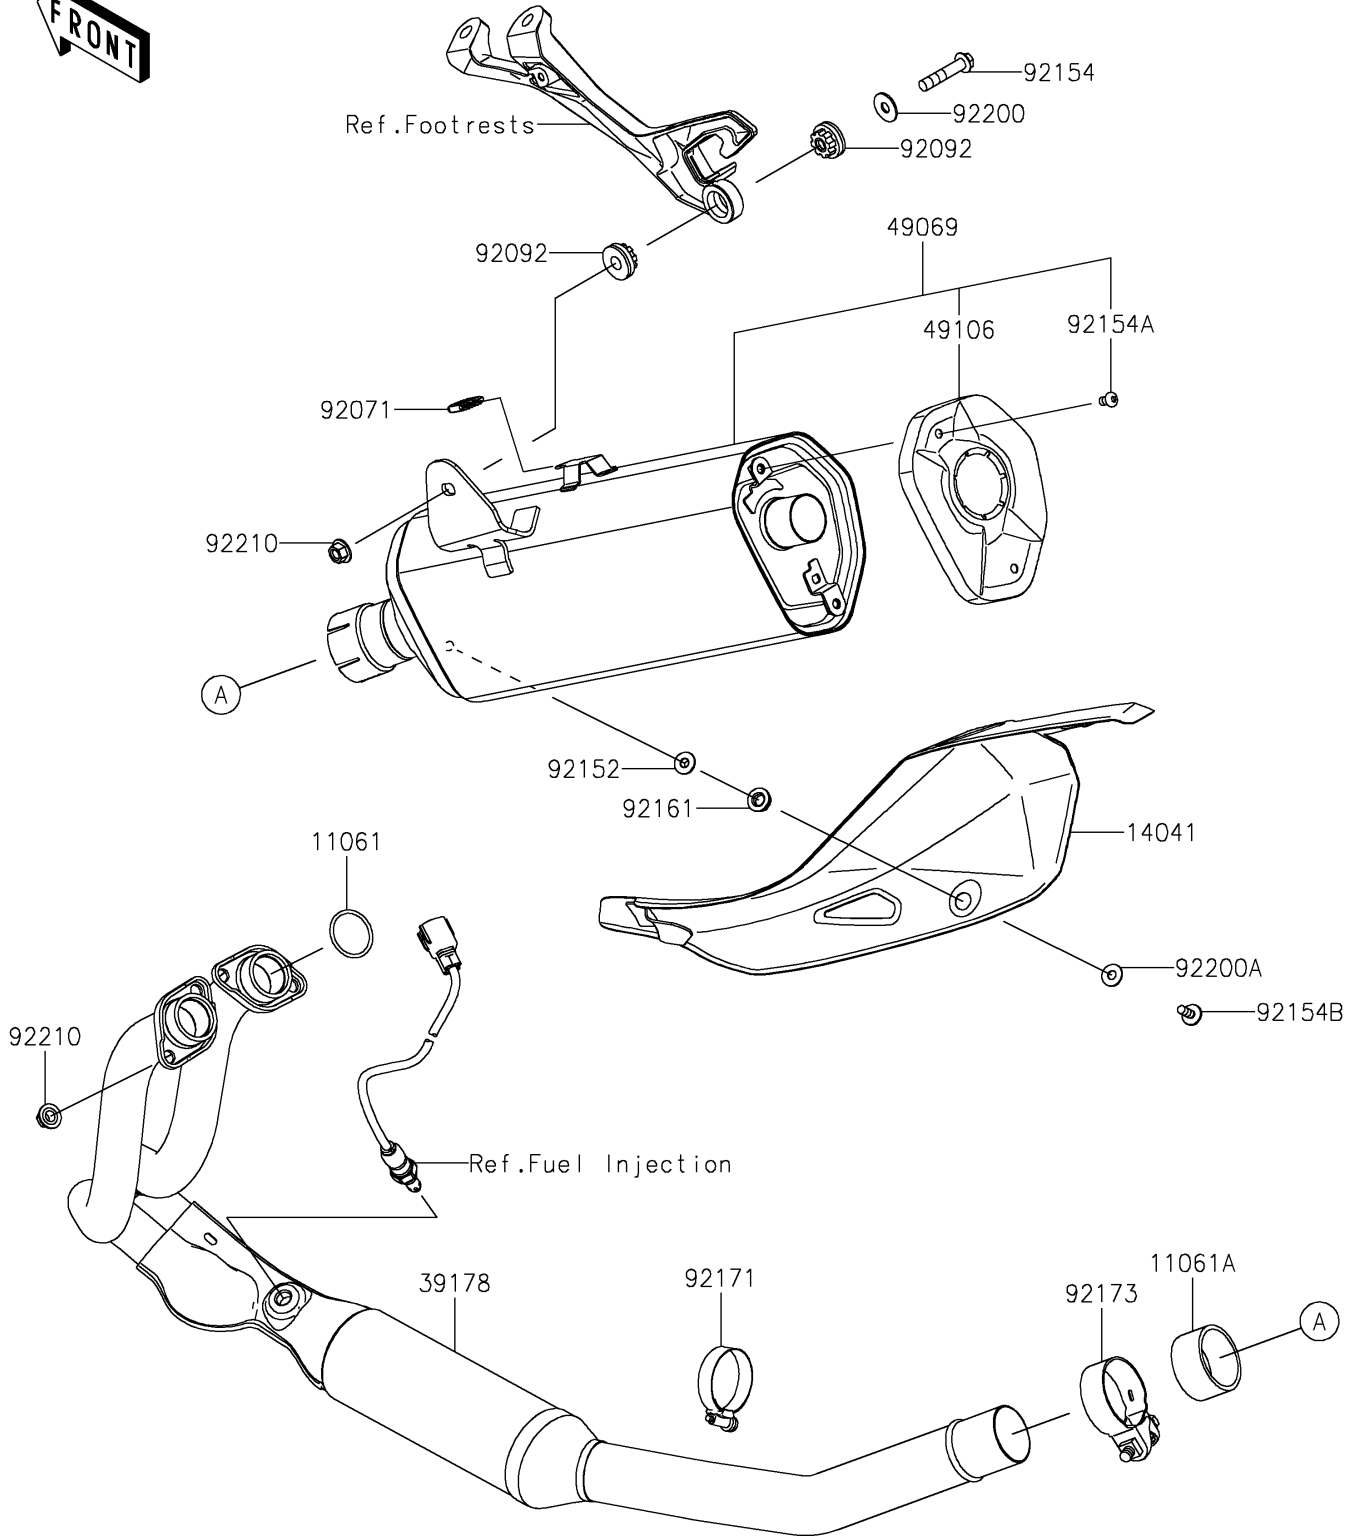

2024 Z500 ABS PARTS DIAGRAM

Muffler(s)

E1140

2024 Z500 ABS PARTS LIST

Muffler(s)

| ITEM NAME | PART NUMBER | QUANTITY |
|---|-------------|----------|
| GASKET,EXHAUST PIPE (Ref # 11061) | 11061-1249 | 2 |
| GASKET,EXHAUST PIPE CONNECTING (Ref # 11061A) | 11061-1266 | 1 |
| COVER-COMP,MUFFLER (Ref # 14041) | 14041-0630 | 1 |
| MANIFOLD-COMP-EXHAUST (Ref # 39178) | 39178-0473 | 1 |
| MUFFLER-ASSY (Ref # 49069) | 49069-0913 | 1 |
| COVER-MUFFLER (Ref # 49106) | 49106-0872 | 1 |
| GROMMET (Ref # 92071) | 92071-0786 | 1 |
| BUSHING-RUBBER (Ref # 92092) | 92092-0044 | 2 |
| COLLAR (Ref # 92152) | 92152-3804 | 1 |
| BOLT,FLANGED,8X40 (Ref # 92154) | 92154-4399 | 1 |
| BOLT,SOCKET,6X10 (Ref # 92154A) | 92154-7250 | 2 |
| BOLT,SOCKET,6X16 (Ref # 92154B) | 92154-7454 | 1 |
| DAMPER (Ref # 92161) | 92161-2534 | 1 |
| CLAMP (Ref # 92171) | 92171-0058 | 1 |
| CLAMP (Ref # 92173) | 92173-1931 | 1 |
| WASHER,8.0X22.0X1.5 (Ref # 92200) | 92200-0174 | 1 |
| WASHER (Ref # 92200A) | 92200-2636 | 1 |
| NUT,8MM (Ref # 92210) | 92210-1114 | 5 |