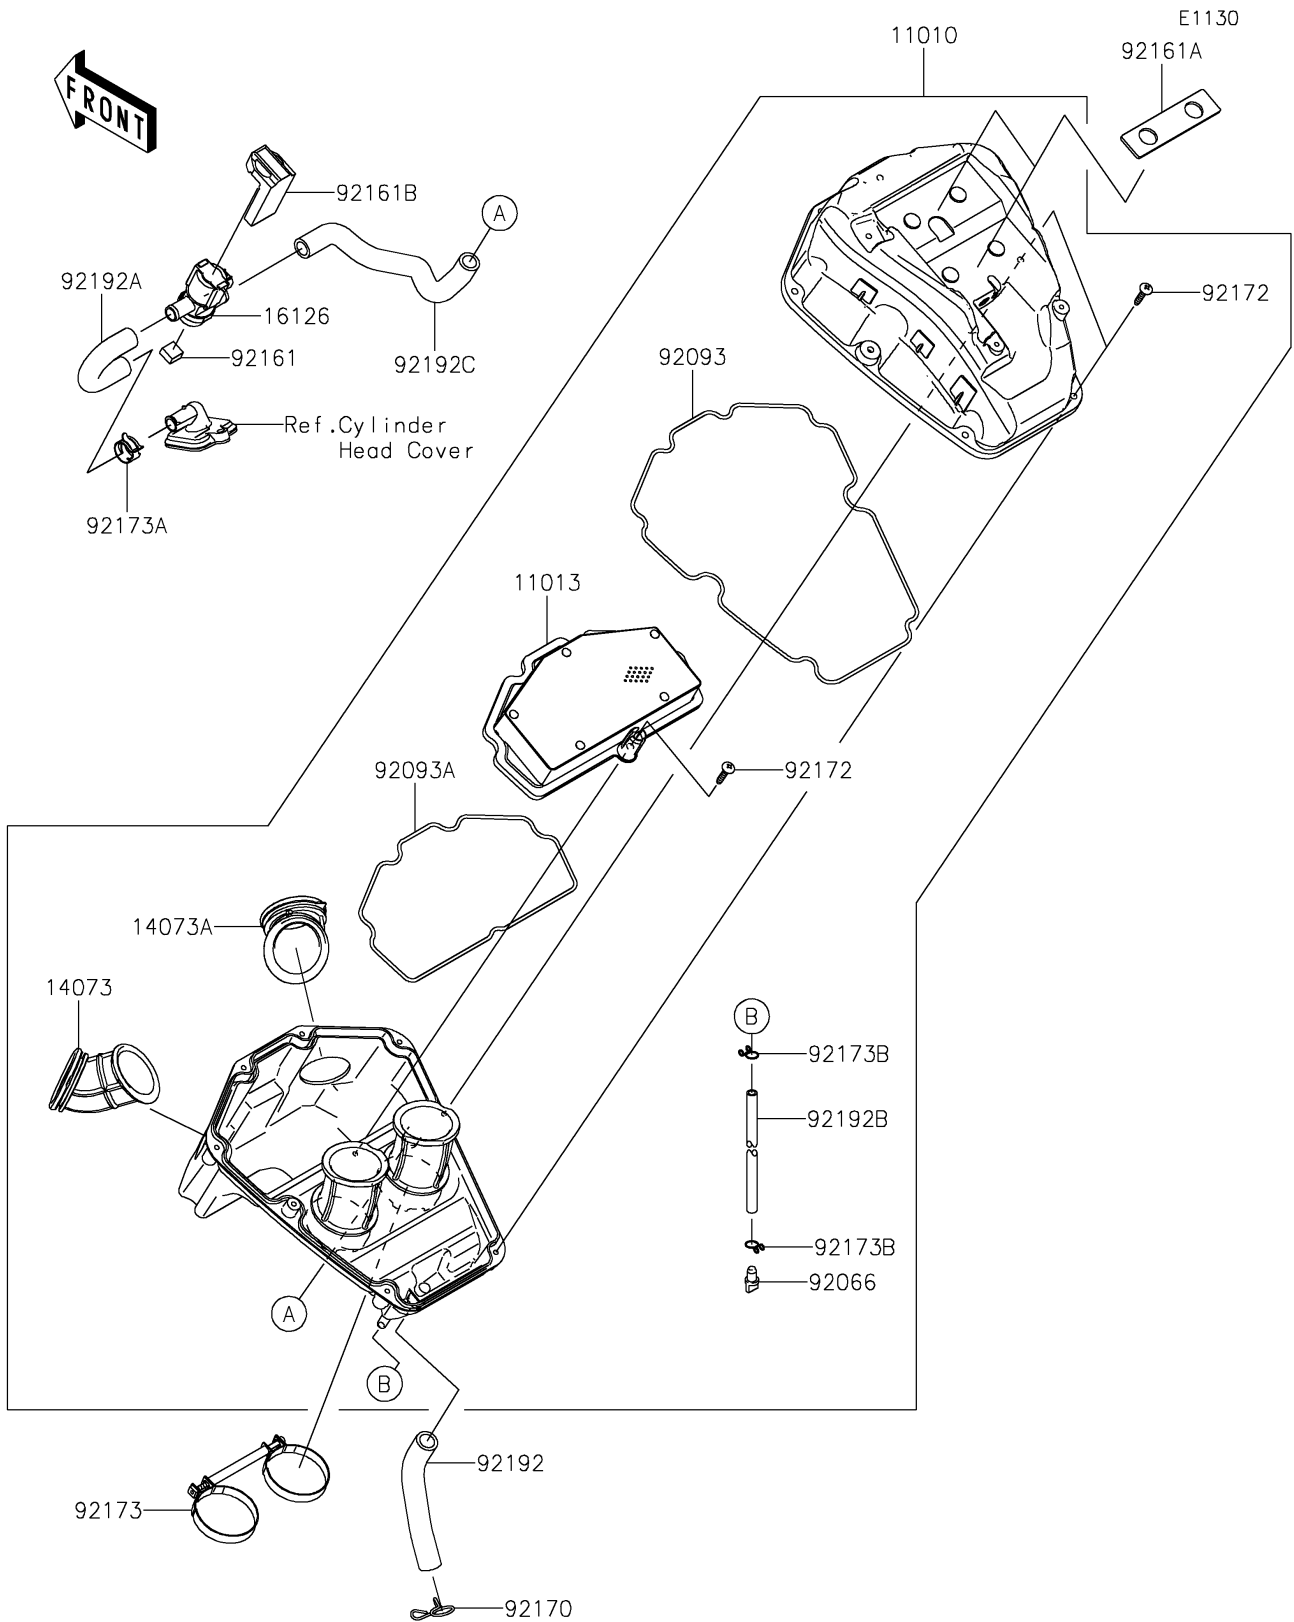

2025 Vulcan S CAFÉ PARTS DIAGRAM

Air Cleaner

2025 Vulcan S CAFÉ PARTS LIST

Air Cleaner

ITEM NAME	PART NUMBER	QUANTITY
FILTER-ASSY-AIR (Ref # 11010)	11010-0873	1
ELEMENT-AIR FILTER (Ref # 11013)	11013-0745	1
DUCT,INTAKE,LH (Ref # 14073)	14073-0799	1
DUCT,INTAKE,RH (Ref # 14073A)	14073-0800	1
VALVE,AIR SWITCHING (Ref # 16126)	16126-0743	1
PLUG,DRAIN (Ref # 92066)	92066-0782	1
SEAL (Ref # 92093)	92093-0610	1
SEAL,ELEMENT (Ref # 92093A)	92093-0611	1
DAMPER (Ref # 92161)	92161-1374	1
DAMPER (Ref # 92161A)	92161-1428	2
DAMPER (Ref # 92161B)	92161-1933	1
CLAMP (Ref # 92170)	92170-1017	1
SCREW,5X25 (Ref # 92172)	92172-0891	9
CLAMP (Ref # 92173)	92173-1698	1
CLAMP (Ref # 92173A)	92173-2344	1
CLAMP,10MM (Ref # 92173B)	92173-2400	2
TUBE,BREATHER (Ref # 92192)	92192-0958	1
TUBE,ASV-HEAD (Ref # 92192A)	92192-0960	1
TUBE,DRAIN,L=245 (Ref # 92192B)	92192-1380	1
TUBE,ASV-A/C (Ref # 92192C)	92192-1381	1