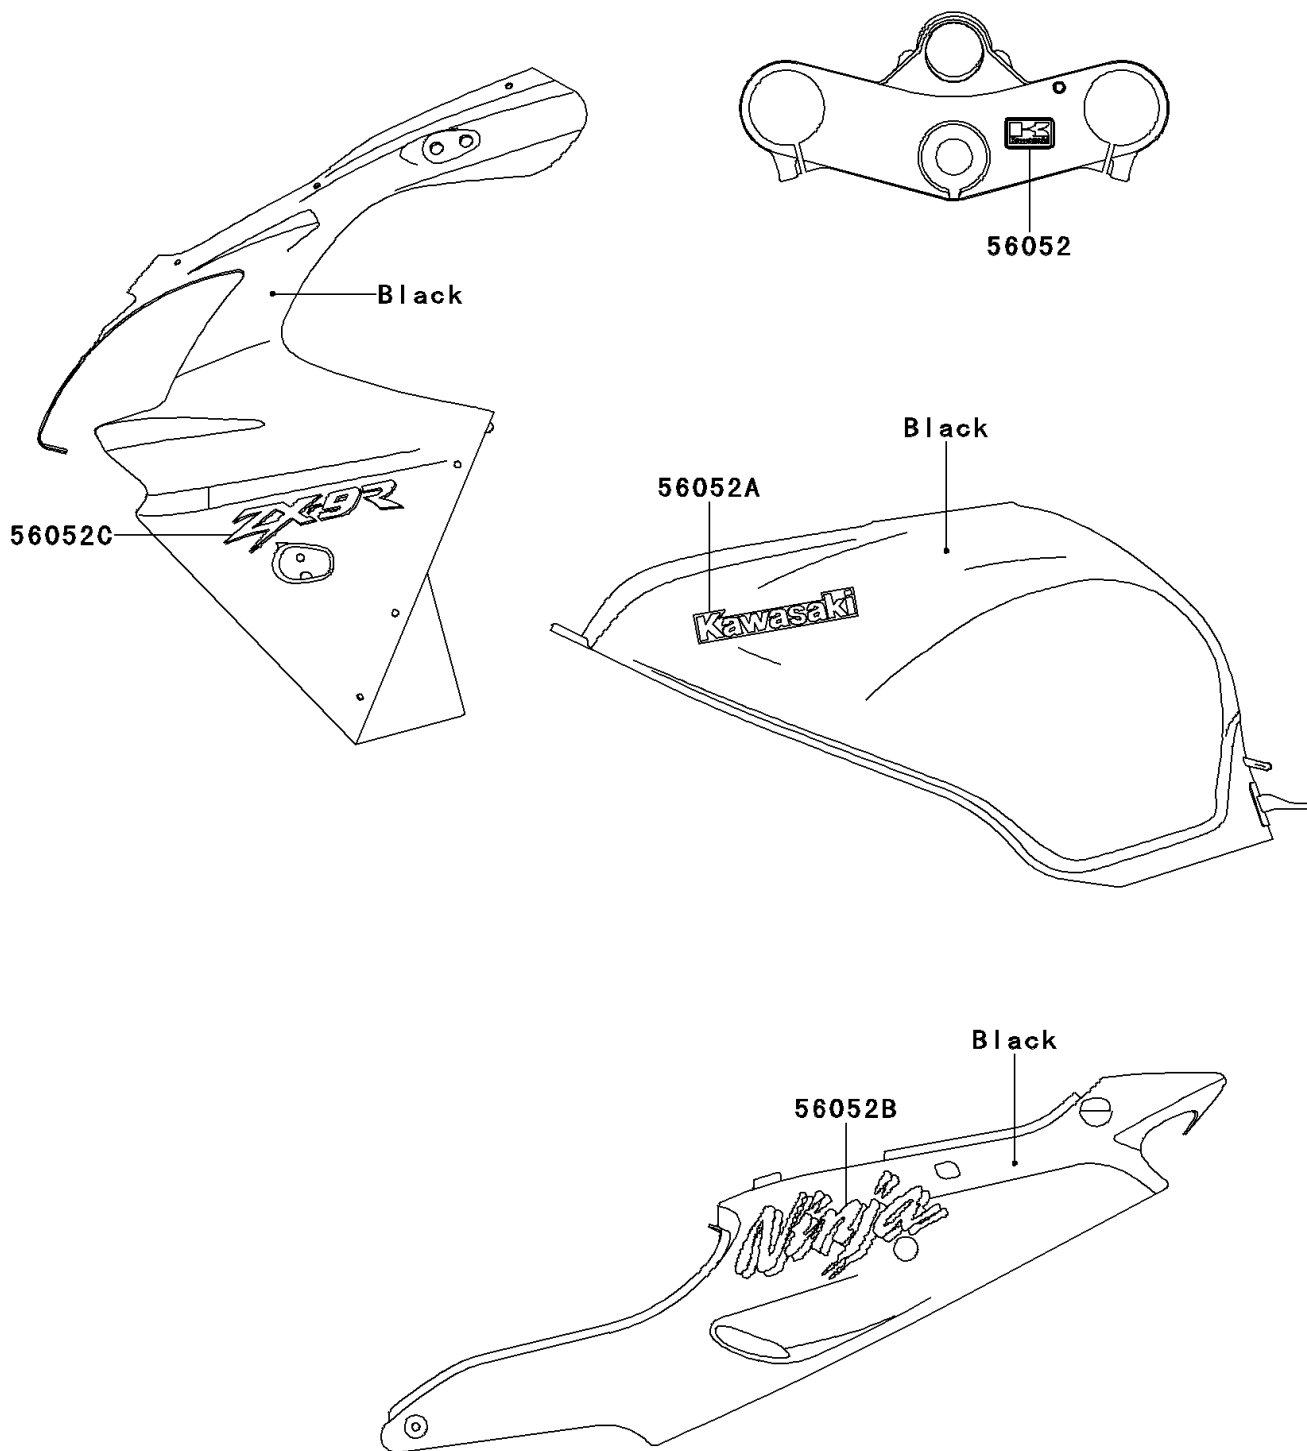

## 2000 Ninja® ZX™-9R PARTS DIAGRAM

Decals(Black)(ZX900-E1)

F2861B

## 2000 Ninja® ZX™-9R PARTS LIST

Decals(Black)(ZX900-E1)

ITEM NAME	PART NUMBER	QUANTITY
MARK,K.KAWASAKI (Ref # 56052)	56052-1202	1
MARK,FUEL TANK,KAWASAKI (Ref # 56052A)	56052-1207	1
MARK,SEAT COVER,NINJA (Ref # 56052B)	56052-1208	1
MARK,UPP COWLING,ZX-9R (Ref # 56052C)	56052-1209	1