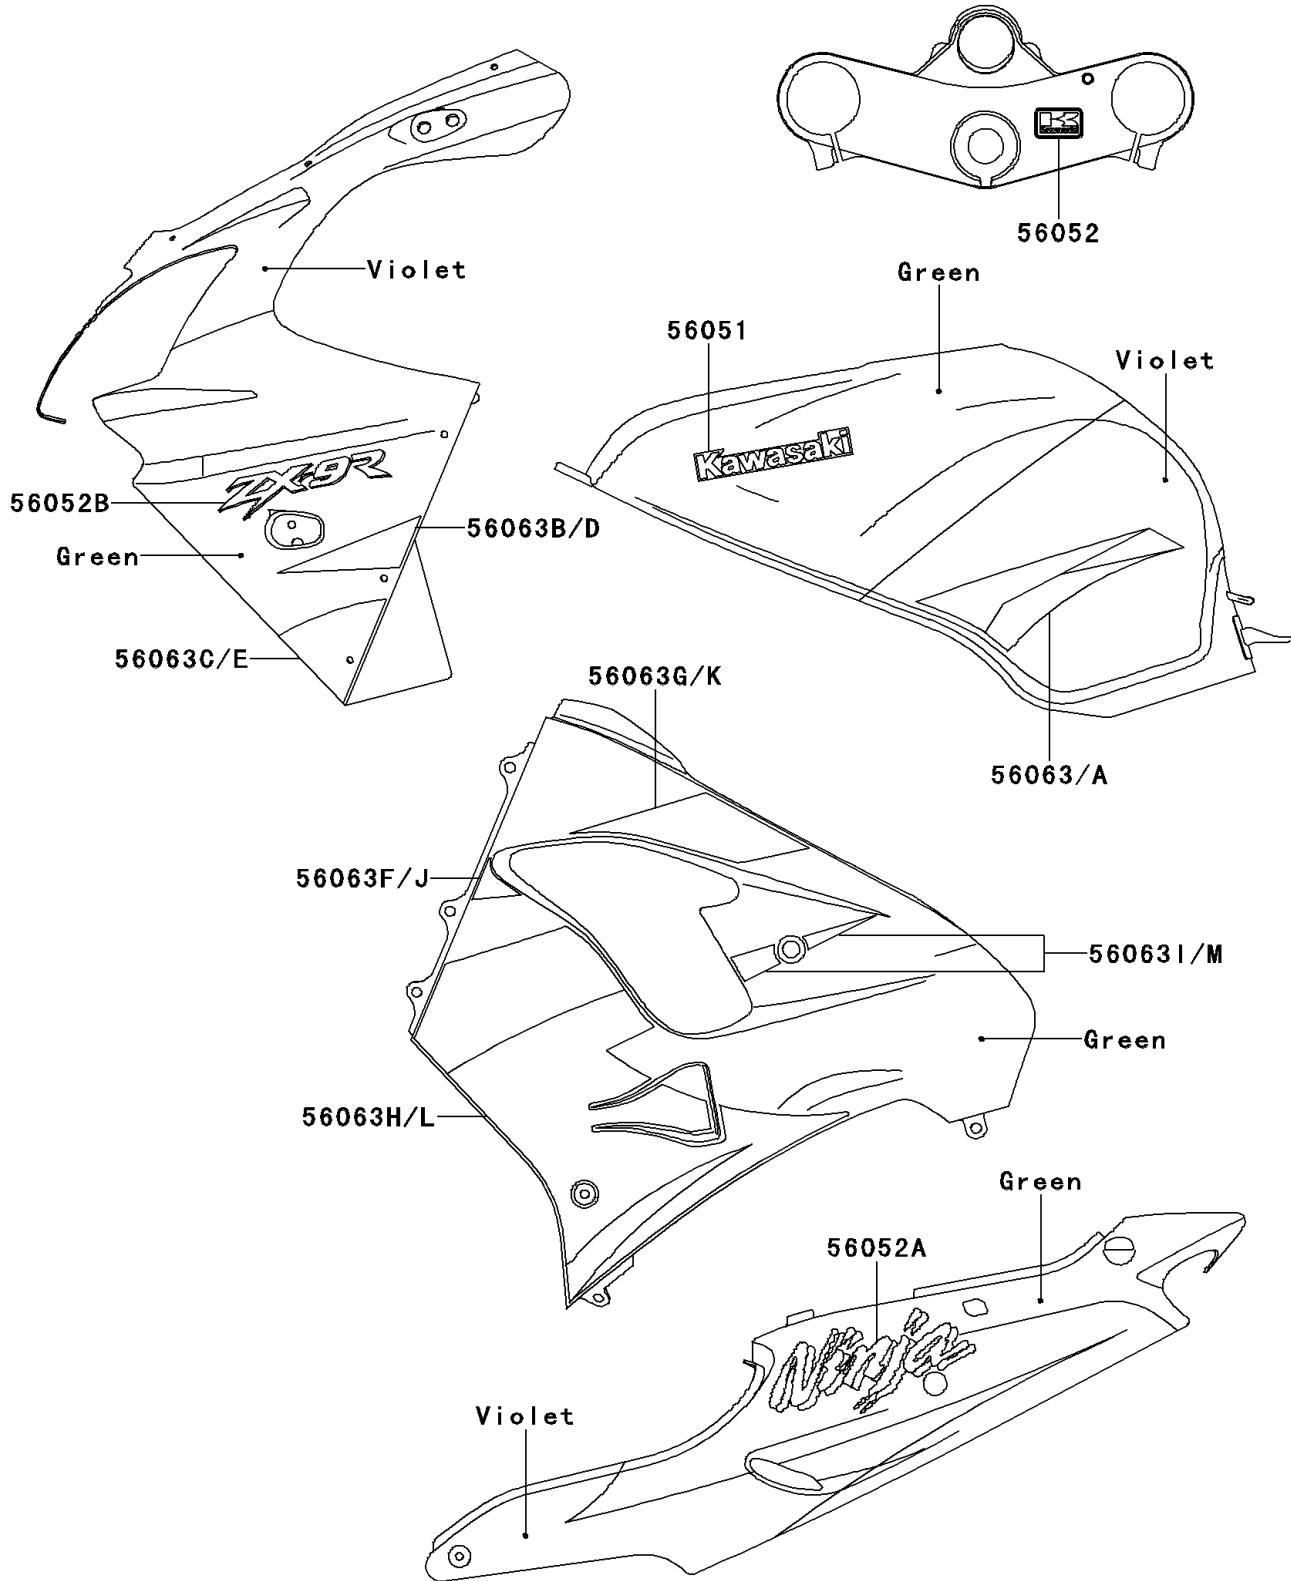

## 2000 Ninja® ZX™-9R PARTS DIAGRAM

Decals(Green/Violet)(ZX900-E1)

F2861A

## 2000 Ninja® ZX™-9R PARTS LIST

Decals(Green/Violet)(ZX900-E1)

ITEM NAME	PART NUMBER	QUANTITY
MARK,FUEL TANK,KAWASAKI (Ref # 56051)	56051-1750	1
MARK,K.KAWASAKI (Ref # 56052)	56052-1202	1
MARK,SEAT COVER,NINJA (Ref # 56052A)	56052-1205	1
MARK,UPP COWLING,ZX-9R (Ref # 56052B)	56052-1206	1
PATTERN,FUEL TANK,LH (Ref # 56063)	56063-1522	1
PATTERN,FUEL TANK,RH (Ref # 56063A)	56063-1523	1
PATTERN,UPP COWLING,UPP,LH (Ref # 56063B)	56063-1524	1
PATTERN,UPP COWLING,LWR,LH (Ref # 56063C)	56063-1525	1
PATTERN,UPP COWLING,UPP,RH (Ref # 56063D)	56063-1526	1
PATTERN,UPP COWLING,LWR,RH (Ref # 56063E)	56063-1527	1
PATTERN,CNT COWLING,UPP,FR,LH (Ref # 56063F)	56063-1528	1
PATTERN,CNT COWLING,UPP,RR,LH (Ref # 56063G)	56063-1529	1
PATTERN,CNT COWLING,LWR,FR,LH (Ref # 56063H)	56063-1530	1
PATTERN,CNT COWLING,LWR,RR,LH (Ref # 56063I)	56063-1531	1
PATTERN,CNT COWLING,UPP,FR,RH (Ref # 56063J)	56063-1532	1
PATTERN,CNT COWLING,UPP,RR,RH (Ref # 56063K)	56063-1533	1
PATTERN,CNT COWLING,LWR,FR,RH (Ref # 56063L)	56063-1534	1
PATTERN,CNT COWLING,LWR,RR,RH (Ref # 56063M)	56063-1535	1