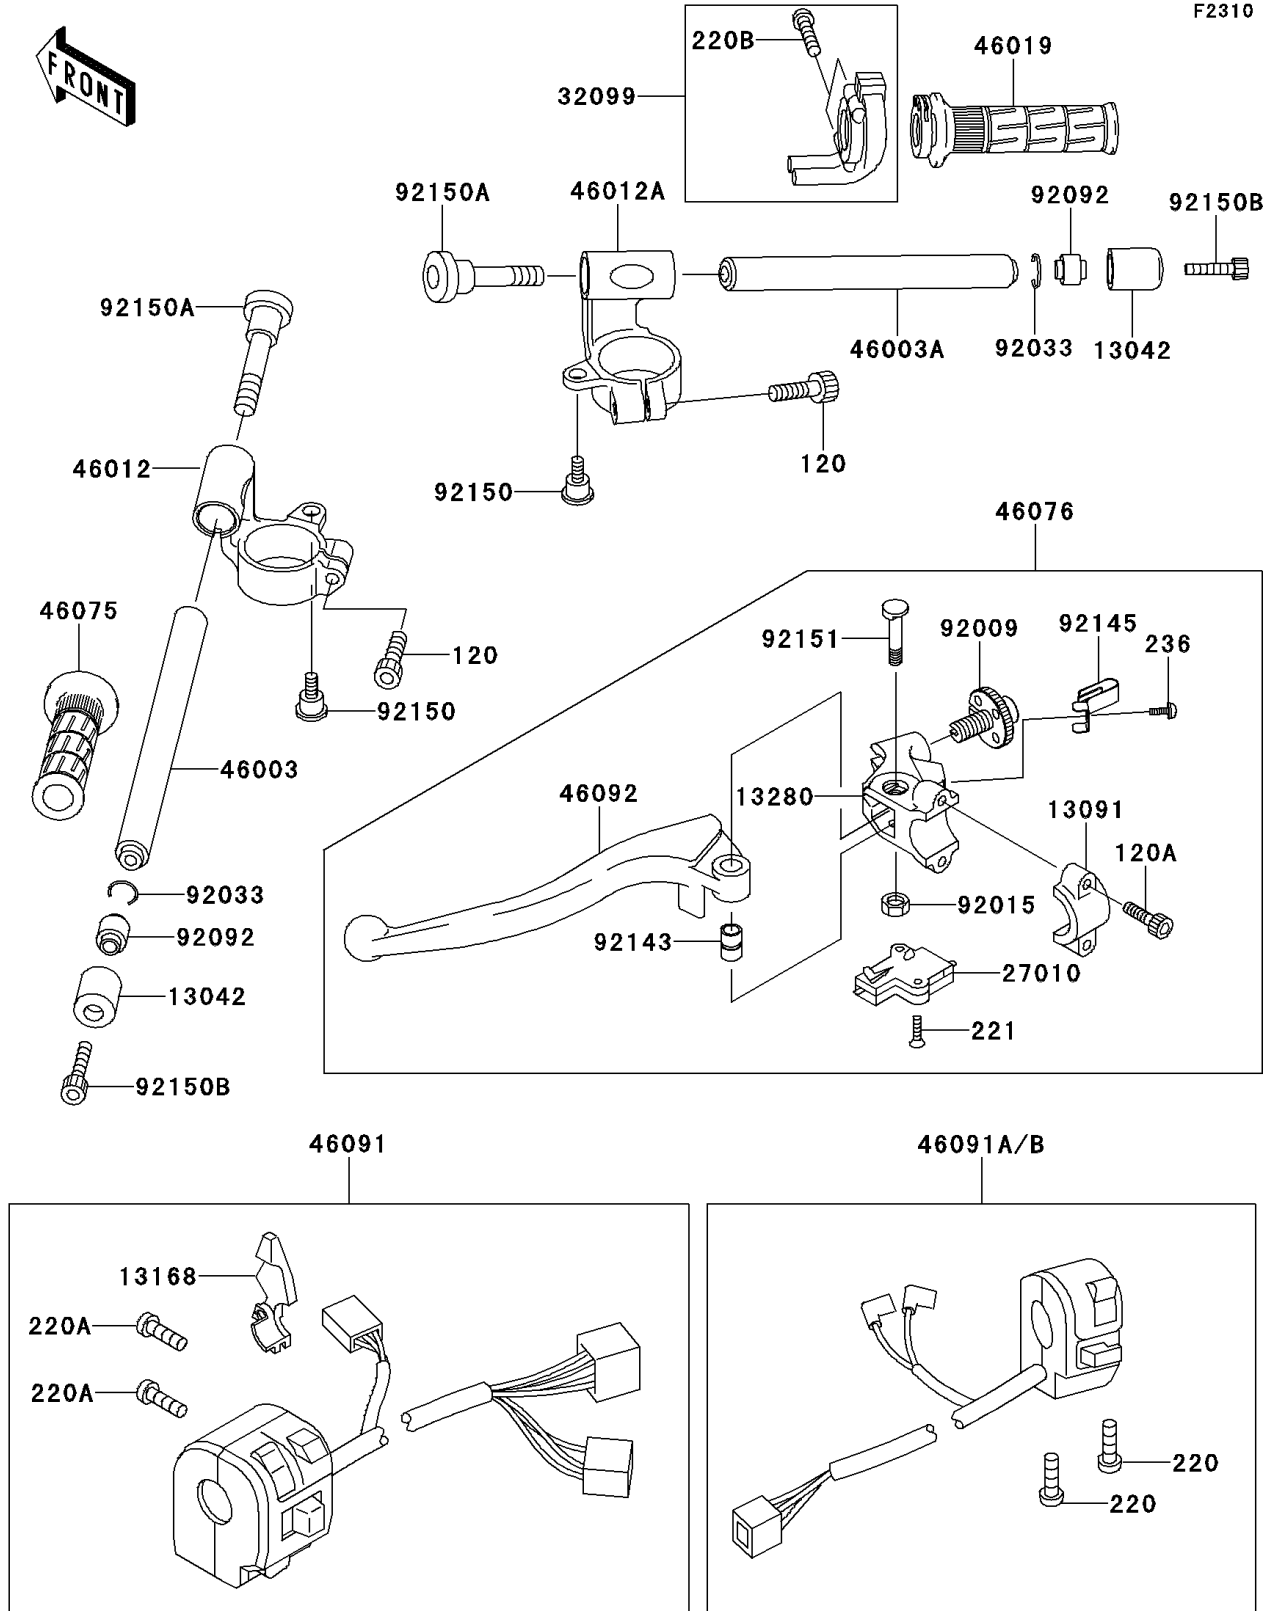

2000 Ninja® ZX™-9R PARTS DIAGRAM

Handlebar

2000 Ninja® ZX™-9R PARTS LIST

Handlebar

ITEM NAME	PART NUMBER	QUANTITY
BOLT-SOCKET,8X30 (Ref # 120)	120P0830	2
BOLT-SOCKET,6X20 (Ref # 120A)	120S0620	2
SCREW-PAN-CROS (Ref # 220)	220C0522	2
SCREW-PAN-CROS (Ref # 220A)	220C0525	2
SCREW-PAN-CROS (Ref # 220B)	220C0535	2
SCREW-CSK-CROS (Ref # 221)	221C0316	2
SCREW-PAN-WSP-CROS,4X10 (Ref # 236)	236C0410	1
WEIGHT,HANDLE (Ref # 13042)	13042-1133	2
HOLDER,CLUTCH LEVER (Ref # 13091)	13091-1624	1
LEVER,CHOKE (Ref # 13168)	13168-1516	1
HOLDER,CLUTCH LEVER (Ref # 13280)	13280-1160	1
SWITCH,CLUTCH,BLACK (Ref # 27010)	27010-1094	1
CASE,THROTTLE CABLE (Ref # 32099)	32099-1193	1
HANDLE,LH (Ref # 46003)	46003-1523	1
HANDLE,RH (Ref # 46003A)	46003-1525	1
HOLDER-HANDLE,LH (Ref # 46012)	46012-1298	1
HOLDER-HANDLE,RH (Ref # 46012A)	46012-1299	1
GRIP-ASSY,THROTTLE (Ref # 46019)	46019-1095	1
GRIP,LH (Ref # 46075)	46075-1144	1
LEVER-ASSY-GRIP,CLUTCH (Ref # 46076)	46076-1228	1
HOUSING-ASSY-CONTROL,LH (Ref # 46091)	46091-1716	1
HOUSING-ASSY-CONTROL,RH (Ref # 46091A)	46091-1728	1
LEVER-GRIP,CLUTCH (Ref # 46092)	46092-1211	1
SCREW (Ref # 92009)	92009-1910	1
NUT,LOCK,6MM,BLACK (Ref # 92015)	92015-1191	1
RING-SNAP,OD=22.2 (Ref # 92033)	92033-1102	2
BUSHING-RUBBER,HANDLE (Ref # 92092)	92092-1075	2
COLLAR (Ref # 92143)	92143-1351	1
SPRING (Ref # 92145)	92145-1286	1

2000 Ninja® ZX™-9R PARTS LIST

Handlebar

ITEM NAME	PART NUMBER	QUANTITY
BOLT,6MM (Ref # 92150)	92150-1090	2
BOLT,SOCKET,10X37 (Ref # 92150A)	92150-1469	2
BOLT,SOCKET,8X30 (Ref # 92150B)	92150-1604	2
BOLT (Ref # 92151)	92151-1523	1