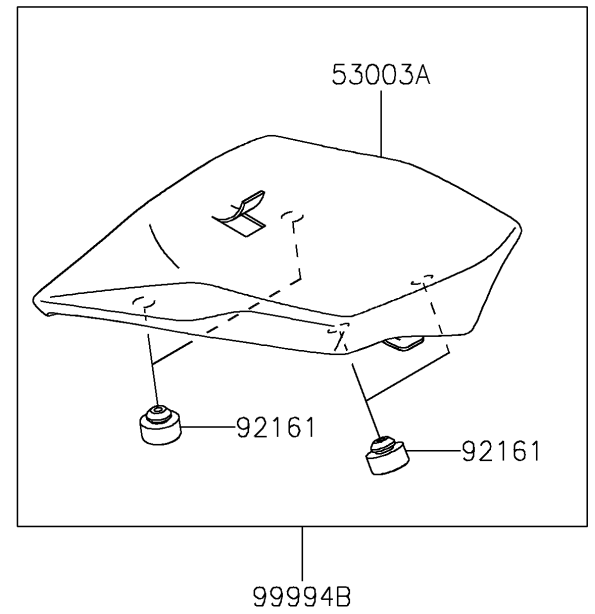

2025 NINJA® 1100SX SE ABS PARTS DIAGRAM

Accessory(Seat)

F2910E

2025 NINJA® 1100SX SE ABS PARTS LIST

Accessory(Seat)

ITEM NAME	PART NUMBER	QUANTITY
LEATHER,FR SEAT,BLACK (Ref # 53003)	53003-0524-MA	1
LEATHER,RR SEAT,BLACK (Ref # 53003A)	53003-0525-MA	1
LEATHER,BLACK (Ref # 53003B)	53003-0586-MA	1
DAMPER (Ref # 92075)	92075-1634	2
DAMPER,SEAT (Ref # 92161)	92161-0930	4
DAMPER,FR SEAT,FR (Ref # 92161A)	92161-0954	2
DAMPER,FR SEAT,RR (Ref # 92161B)	92161-0955	2
DAMPER,20X40X15 (Ref # 92161C)	92161-1608	1
KIT-ACCESSORY,LOW SEAT (Ref # 99994)	99994-1576	1
HIGH SEAT(FRONT) (Ref # 99994A)	99994-2060	1
HIGH SEAT(REAR) (Ref # 99994B)	99994-2061	1