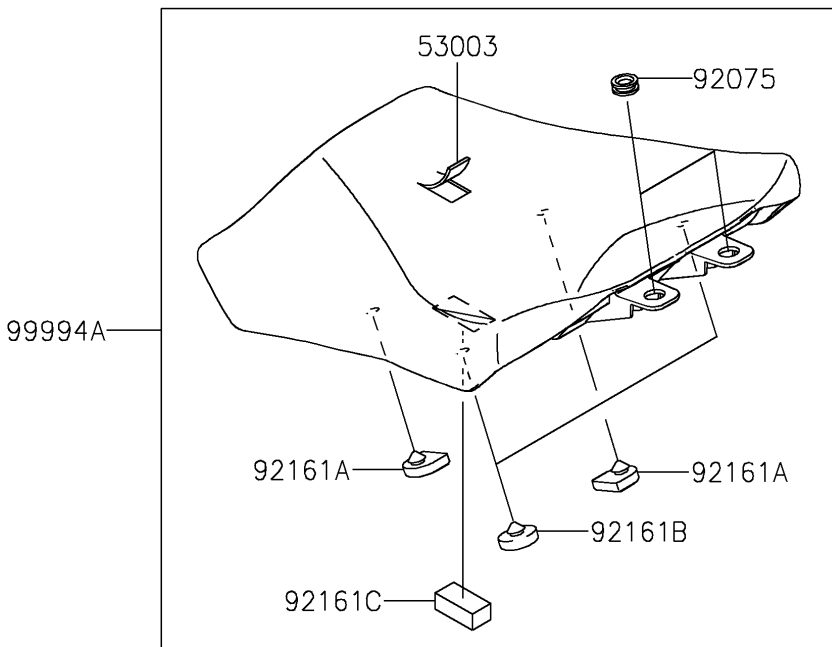

2025 NINJA® 1100SX SE ABS PARTS DIAGRAM

Accessory(Seat)

F2910E

2025 NINJA® 1100SX SE ABS PARTS LIST

Accessory(Seat)

ITEM NAME	PART NUMBER	QUANTITY
LEATHER,FR SEAT,BLACK (Ref # 53003)	53003-0524-MA	1
LEATHER,RR SEAT,BLACK (Ref # 53003A)	53003-0525-MA	1
LEATHER,BLACK (Ref # 53003B)	53003-0586-MA	1
DAMPER (Ref # 92075)	92075-1634	2
DAMPER,SEAT (Ref # 92161)	92161-0930	4
DAMPER,FR SEAT,FR (Ref # 92161A)	92161-0954	2
DAMPER,FR SEAT,RR (Ref # 92161B)	92161-0955	2
DAMPER,20X40X15 (Ref # 92161C)	92161-1608	1
KIT-ACCESSORY,LOW SEAT (Ref # 99994)	99994-1576	1
HIGH SEAT(FRONT) (Ref # 99994A)	99994-2060	1
HIGH SEAT(REAR) (Ref # 99994B)	99994-2061	1