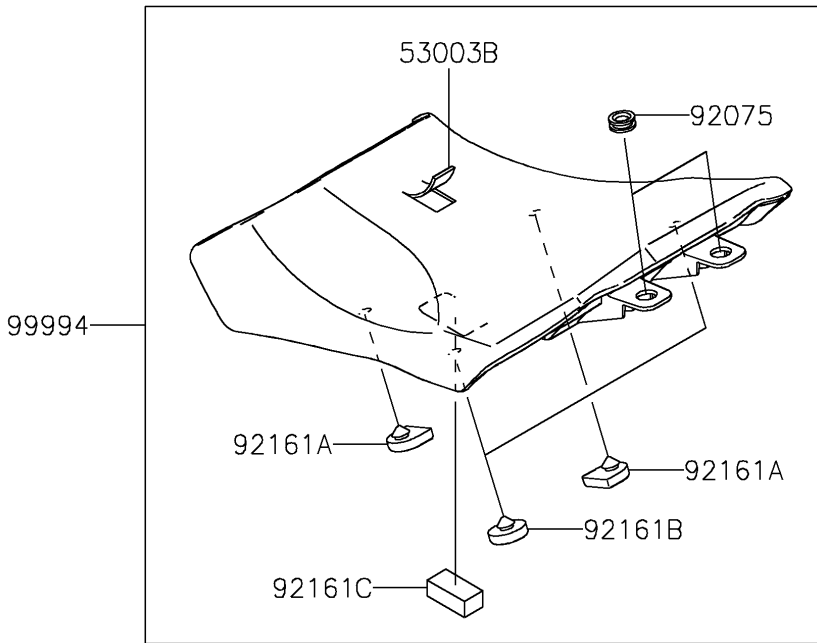

2025 NINJA® 1100SX SE ABS PARTS DIAGRAM

Accessory(Seat)

F2910E

2025 NINJA® 1100SX SE ABS PARTS LIST

Accessory(Seat)

ITEM NAME	PART NUMBER	QUANTITY
LEATHER,FR SEAT,BLACK (Ref # 53003)	53003-0524-MA	1
LEATHER,RR SEAT,BLACK (Ref # 53003A)	53003-0525-MA	1
LEATHER,BLACK (Ref # 53003B)	53003-0586-MA	1
DAMPER (Ref # 92075)	92075-1634	2
DAMPER,SEAT (Ref # 92161)	92161-0930	4
DAMPER,FR SEAT,FR (Ref # 92161A)	92161-0954	2
DAMPER,FR SEAT,RR (Ref # 92161B)	92161-0955	2
DAMPER,20X40X15 (Ref # 92161C)	92161-1608	1
KIT-ACCESSORY,LOW SEAT (Ref # 99994)	99994-1576	1
HIGH SEAT(FRONT) (Ref # 99994A)	99994-2060	1
HIGH SEAT(REAR) (Ref # 99994B)	99994-2061	1