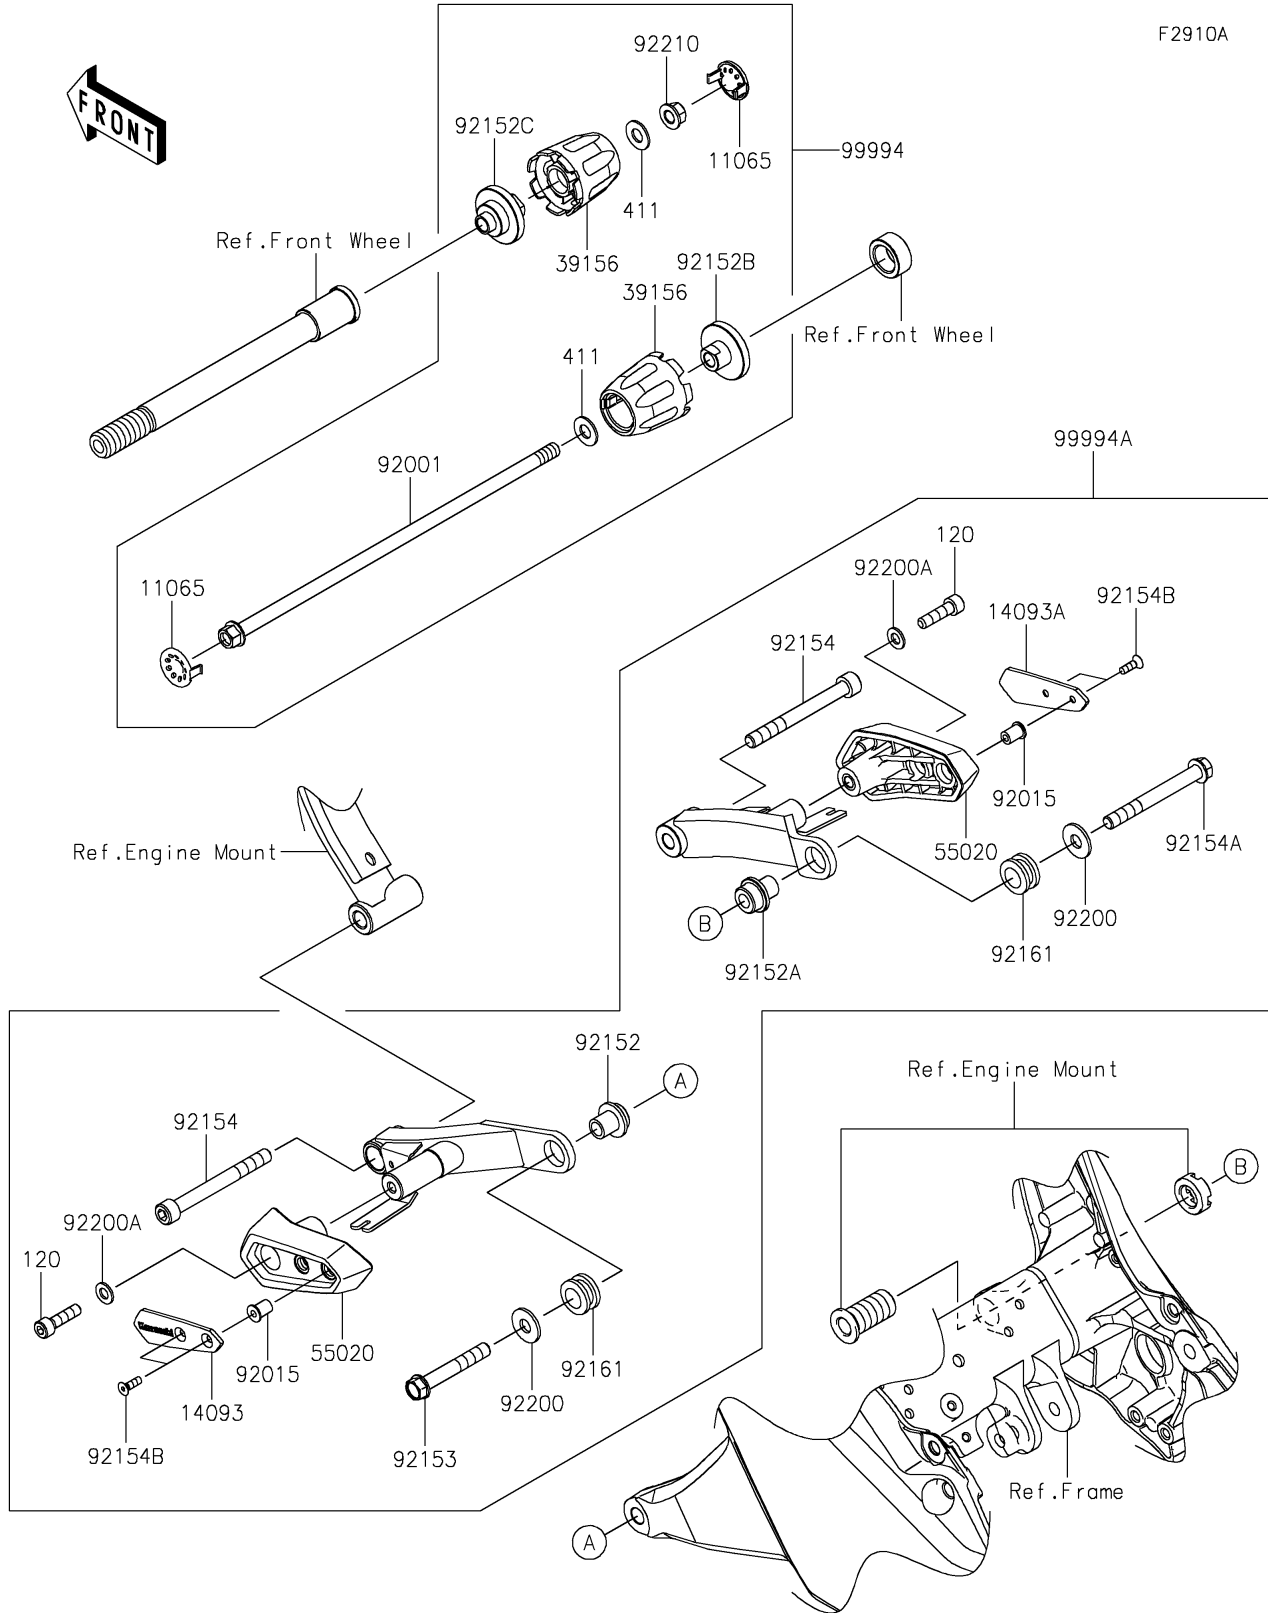

2025 NINJA® 1100SX SE ABS PARTS DIAGRAM

Accessory(Slider)

2025 NINJA® 1100SX SE ABS PARTS LIST

Accessory(Slider)

ITEM NAME	PART NUMBER	QUANTITY
CAP,B.SILVER (Ref # 11065)	11065-1313-54N	2
COVER,SLIDER,LH (Ref # 14093)	14093-0350	1
COVER,SLIDER,RH (Ref # 14093A)	14093-0351	1
PAD,AXLE SLIDER (Ref # 39156)	39156-2212	2
GUARD (Ref # 55020)	55020-1997	2
BOLT,FLANGED,10X320,BLACK (Ref # 92001)	92001-1624	1
NUT,WELL,5MM (Ref # 92015)	92015-1757	4
COLLAR,RR,LH (Ref # 92152)	92152-1519	1
COLLAR,RR,RH (Ref # 92152A)	92152-1520	1
COLLAR,LH,L=25.5 (Ref # 92152B)	92152-2305	1
COLLAR,RH,L=34.1 (Ref # 92152C)	92152-2307	1
BOLT,FLANGED,10X65 (Ref # 92153)	92153-1931	1
BOLT,SOCKET,10X95 (Ref # 92154)	92154-0447	2
BOLT,FLANGED,10X90 (Ref # 92154A)	92154-0448	1
BOLT,SOCKET,5X16 (Ref # 92154B)	92154-1014	4
DAMPER,15.5X26X14.5 (Ref # 92161)	92161-1361	2
WASHER,10.5X26X2.3 (Ref # 92200)	92200-0088	2
WASHER,8.4X16X1.6 (Ref # 92200A)	92200-0807	2
NUT,LOCK,FLANGED,10MM (Ref # 92210)	92210-1139	1
KIT,FRONT AXLE SLIDER (Ref # 99994)	99994-1276	1
FRAME SLIDER (Ref # 99994A)	99994-1411	1
BOLT-SOCKET,8X30 (Ref # 120)	120CA0830	2
WASHER-PLAIN,10MM (Ref # 411)	411AA1000	2