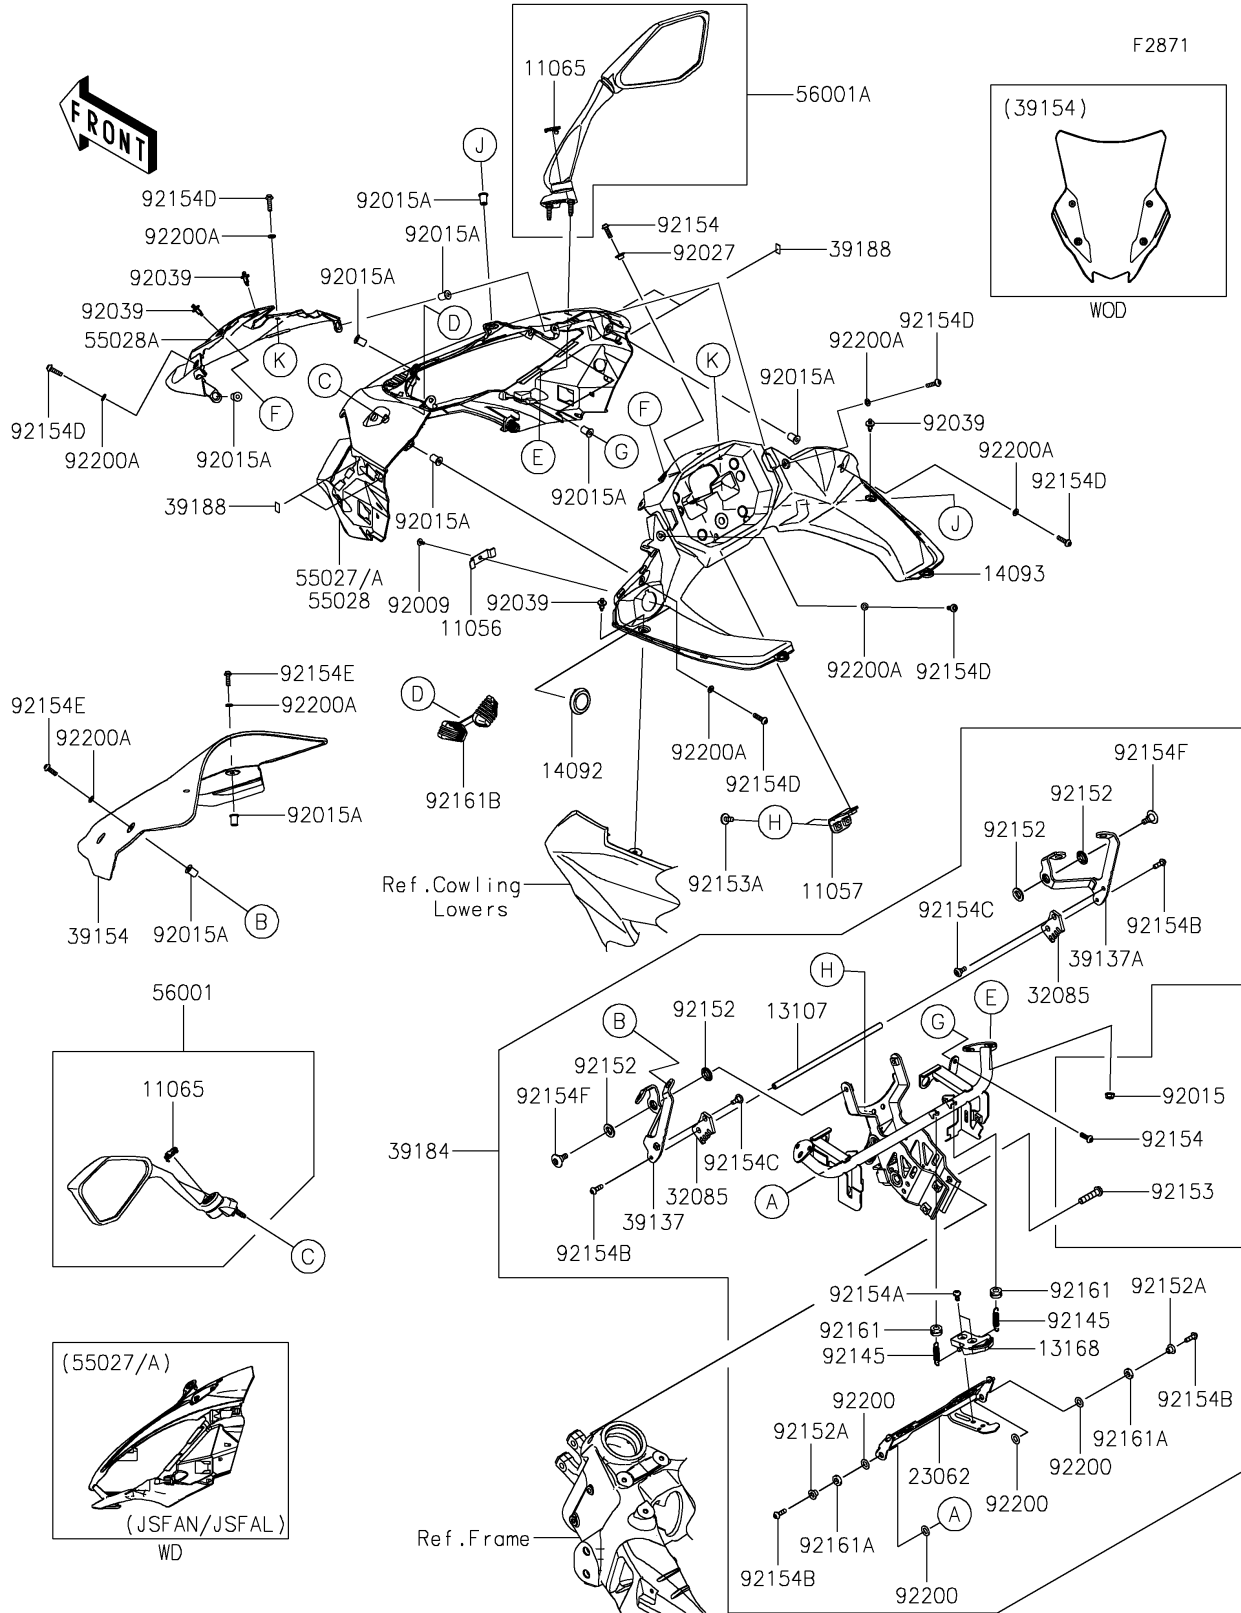

2025 NINJA® 1100SX SE ABS PARTS DIAGRAM

Cowling

2025 NINJA® 1100SX SE ABS PARTS LIST

Cowling

ITEM NAME	PART NUMBER	QUANTITY
BRACKET (Ref # 11056)	11056-0373	1
BRACKET,METER COVER (Ref # 11057)	11057-0403	1
CAP,MIRROR (Ref # 11065)	11065-0945	2
SHAFT (Ref # 13107)	13107-0241	1
LEVER,ADJUST (Ref # 13168)	13168-0211	1
COVER,DC SOCKET (Ref # 14092)	14092-0214	1
COVER,METER (Ref # 14093)	14093-1097	1
BRACKET-COMP (Ref # 23062)	23062-0136	1
STOPPER (Ref # 32085)	32085-0865	2
STAY-COMP,LH (Ref # 39137)	39137-0670	1
STAY-COMP,RH (Ref # 39137A)	39137-0671	1
WINDSHIELD (Ref # 39154)	39154-0434	1
BRACKET-ASSY,WINDSHIELD (Ref # 39184)	39184-0749	1
TAPE (Ref # 39188)	39188-0022	4
COWLING,UPP,M.D.BLACK (Ref # 55027)	55027-5407-17K	1
COWLING,UPP,M.M.G.GRAY (Ref # 55027A)	55027-5408-68P	1
COWLING,FR (Ref # 55028A)	55028-0621	1
MIRROR-ASSY,LH (Ref # 56001)	56001-0259	1
MIRROR-ASSY,RH (Ref # 56001A)	56001-0260	1
SCREW,TAPPING,4X8 (Ref # 92009)	92009-1155	1
NUT,FLANGED,6MM,BLACK (Ref # 92015)	92015-1233	4
NUT,WELL,5MM (Ref # 92015A)	92015-1757	12
COLLAR (Ref # 92027)	92027-1880	1
RIVET (Ref # 92039)	92039-0068	4
SPRING (Ref # 92145)	92145-0805	2
COLLAR,10X20X3.75 (Ref # 92152)	92152-0913	4
COLLAR,5.6X8X7.8 (Ref # 92152A)	92152-1506	2
BOLT,SOCKET,8X35 (Ref # 92153)	92153-0419	2
BOLT,SOCKET,6X14 (Ref # 92153A)	92153-1021	2

2025 NINJA® 1100SX SE ABS PARTS LIST

Cowling

ITEM NAME	PART NUMBER	QUANTITY
BOLT,SOCKET,5X16 (Ref # 92154)	92154-0209	3
BOLT,SOCKET,5X10 (Ref # 92154A)	92154-0211	2
BOLT,SOCKET,5X16 (Ref # 92154B)	92154-0287	4
BOLT,SOCKET,5X14 (Ref # 92154C)	92154-0427	2
BOLT,SOCKET,5X20 (Ref # 92154D)	92154-0919	6
BOLT,SOCKET,5X18 (Ref # 92154E)	92154-1945	4
BOLT,SOCKET,6X18 (Ref # 92154F)	92154-2316	2
DAMPER (Ref # 92161)	92161-0056	2
DAMPER,8.2X15X3 (Ref # 92161A)	92161-0998	2
DAMPER (Ref # 92161B)	92161-1886	1
WASHER,8.2X15X1 (Ref # 92200)	92200-0742	4
WASHER,5.2X10X1.0 (Ref # 92200A)	92200-1820	10