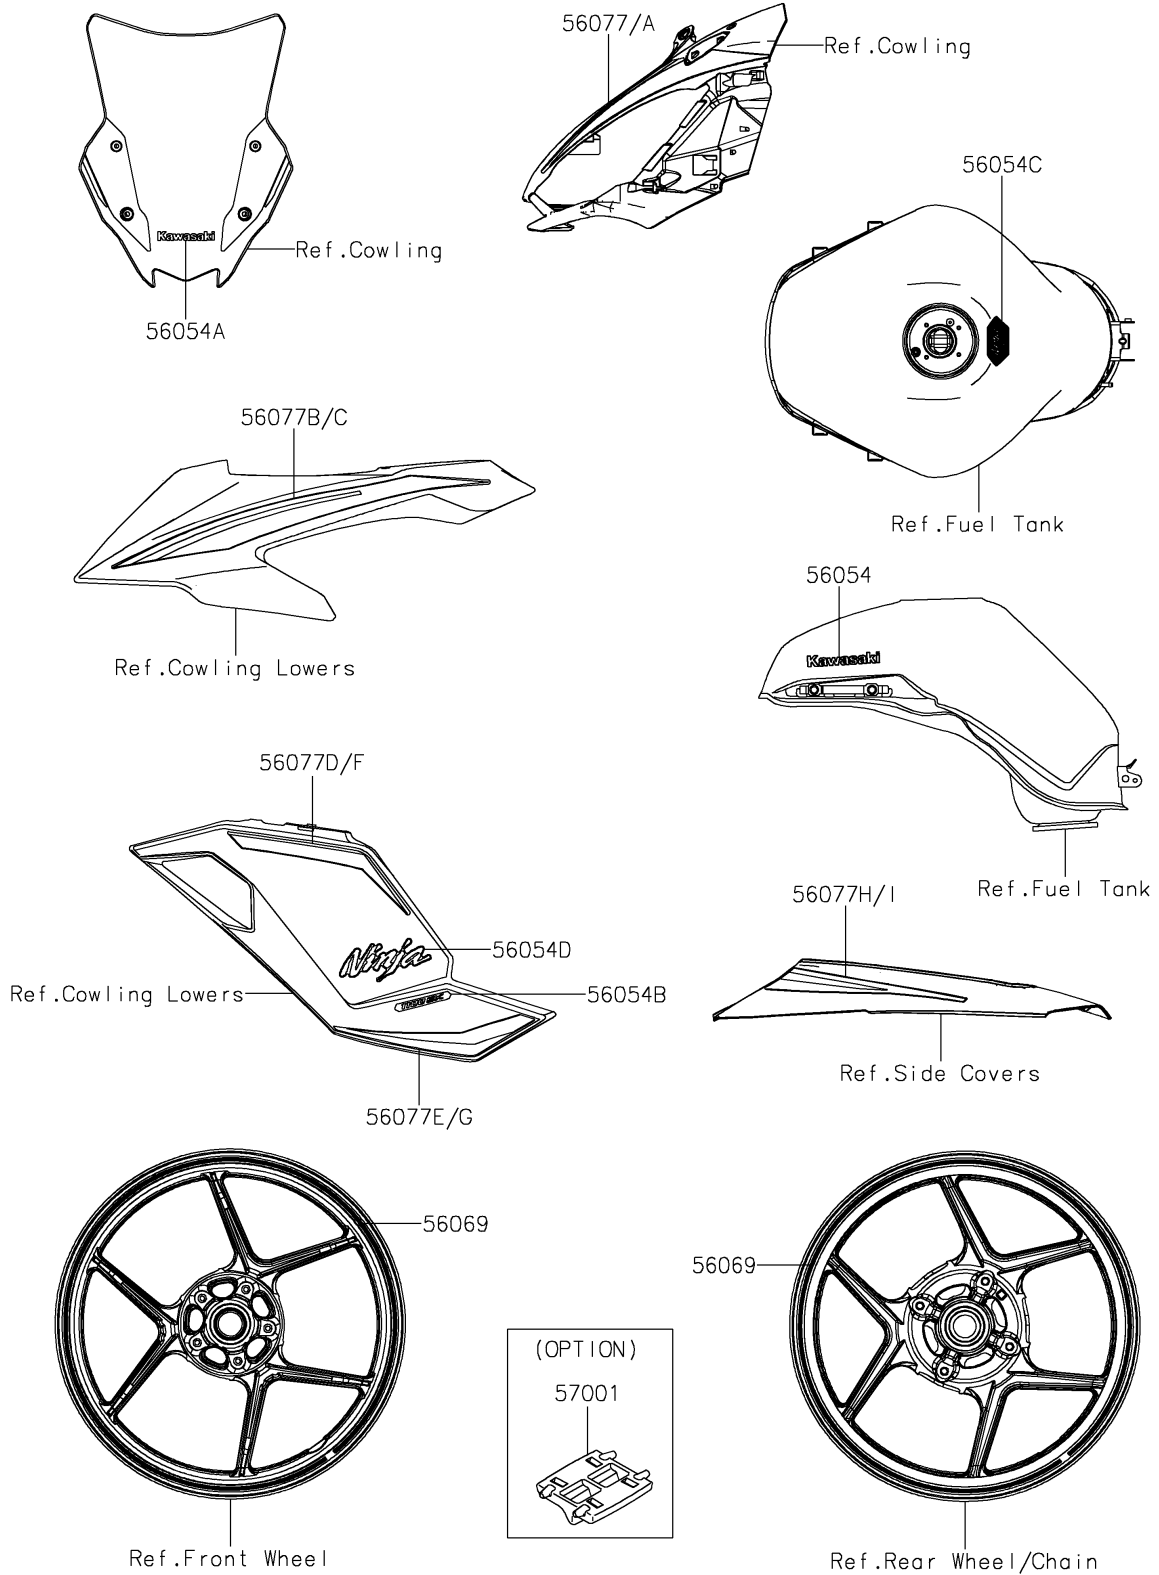

2025 NINJA® 1100SX SE ABS PARTS DIAGRAM

Decals(Gray)(JSFAN)(CN)

F2861A

2025 NINJA® 1100SX SE ABS PARTS LIST

Decals(Gray)(JSFAN)(CN)

| ITEM NAME | PART NUMBER | QUANTITY |
|--|-------------|----------|
| MARK,KAWASAKI (Ref # 56054) | 56054-1358 | 2 |
| MARK,WINDSHIELD,KAWASAKI (Ref # 56054A) | 56054-2185 | 1 |
| MARK,SIDE COWL.,1100SX,3D (Ref # 56054B) | 56054-4067 | 2 |
| MARK,FUEL TANK,NINJA 1100SX (Ref # 56054C) | 56054-4209 | 1 |
| MARK,SIDE COWL.,NINJA (Ref # 56054D) | 56054-4210 | 2 |
| PATTERN,WHEEL,RED,4X1353 (Ref # 56069) | 56069-1659 | 4 |
| PATTERN,UPP COWL.,LH (Ref # 56077) | 56077-1704 | 1 |
| PATTERN,UPP COWL.,RH (Ref # 56077A) | 56077-1705 | 1 |
| PATTERN,SIDE COWL.,LH,UPP (Ref # 56077B) | 56077-1706 | 1 |
| PATTERN,SIDE COWL.,RH,UPP (Ref # 56077C) | 56077-1707 | 1 |
| PATTERN,SIDE COWL.,LH,CNT,UPP (Ref # 56077D) | 56077-1708 | 1 |
| PATTERN,SIDE COWL.,LH,CNT,LWR (Ref # 56077E) | 56077-1709 | 1 |
| PATTERN,SIDE COWL.,RH,CNT,UPP (Ref # 56077F) | 56077-1710 | 1 |
| PATTERN,SIDE COWL.,RH,CNT,LWR (Ref # 56077G) | 56077-1711 | 1 |
| PATTERN,TAIL COVER,LH (Ref # 56077H) | 56077-1712 | 1 |
| PATTERN,TAIL COVER,RH (Ref # 56077I) | 56077-1713 | 1 |
| RIM STRIPE APPLICATOR (Ref # 57001) | 57001-1752 | AR |